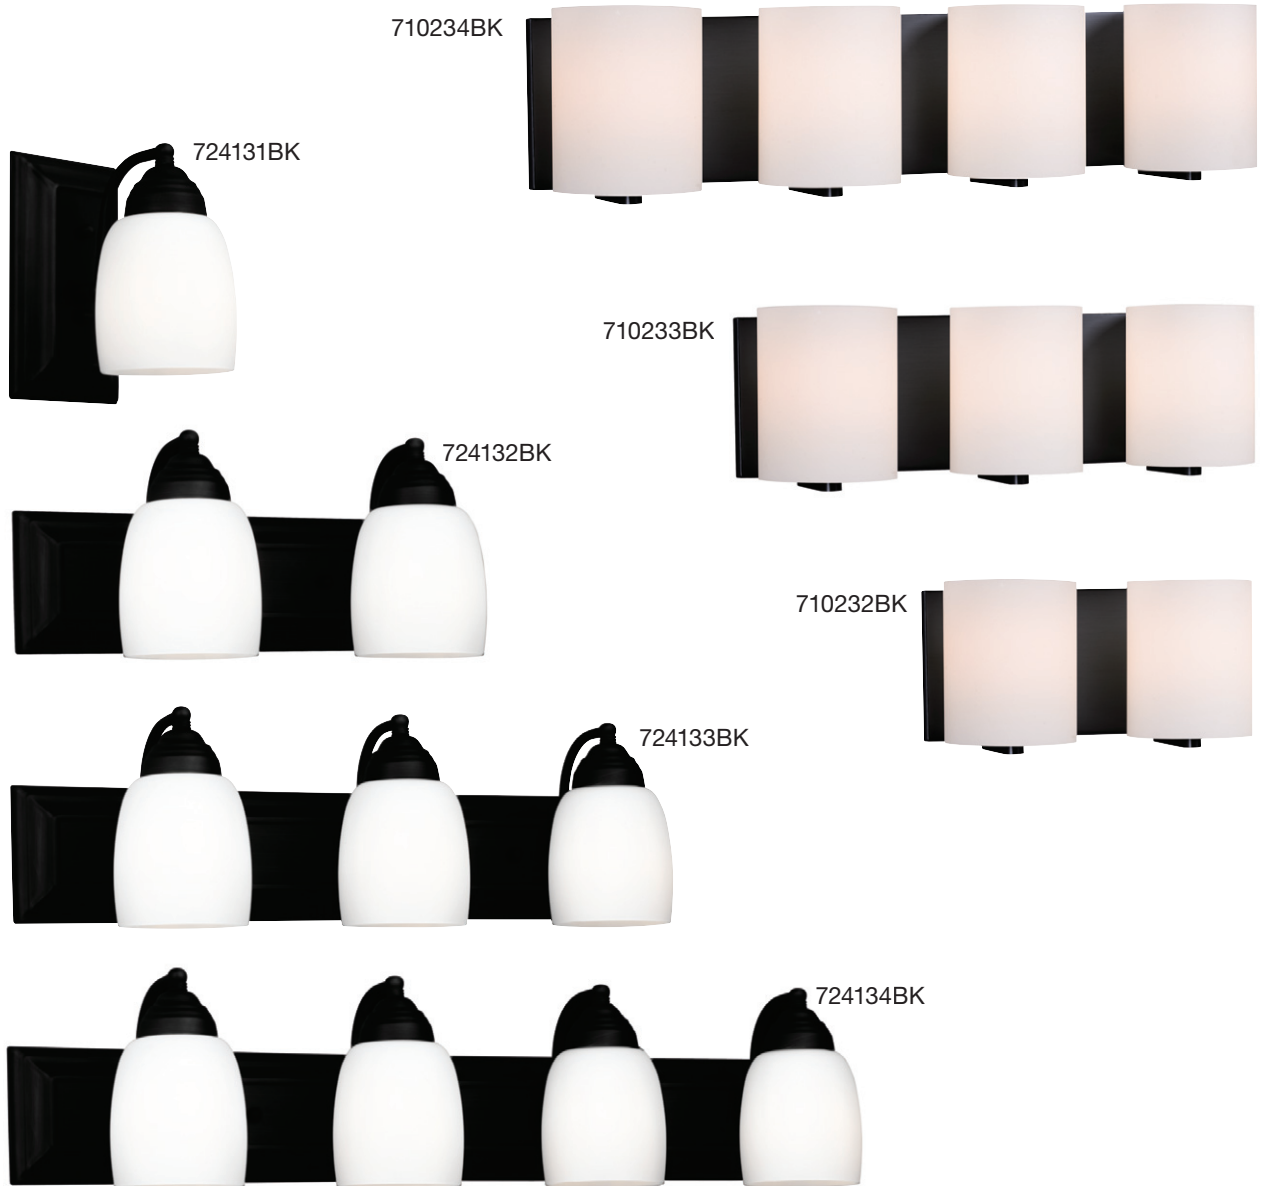

Item No.	Category	Dimensions	Details	Finishes
710232BK	Vanity Light/ Satin White Glass	11-3/4"W x 6-1/4"H x 5-1/2"E	2 x 100W Med. Base	Black
710233BK		18-3/4"W x 6-1/4"H x 5-1/2"E	3 x 100W Med. Base	
710234BK		25-1/2"W x 6-1/4"H x 5-1/2"E	4 x 100W Med. Base	
724131BK		4-5/8"W x 8"H x 6-1/2"E	1 x 100W Med. Base	
724132BK		14"W x 7"H x 6-1/2"E	2 x 100W Med. Base	
724133BK		24"W x 7"H x 6-3/4"E	3 x 100W Med. Base	
724134BK		30"W x 7"H x 6-5/8"E	4 x 100W Med. Base