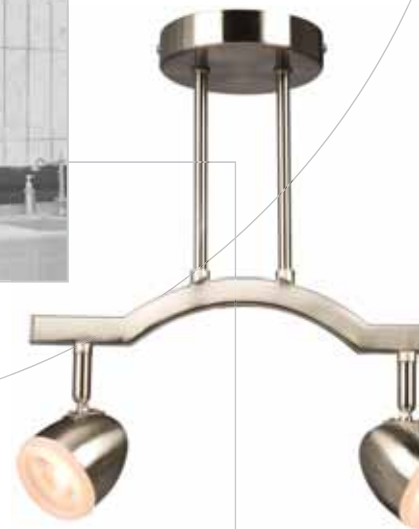

FIXED TRACK

One of the most common uses for track lighting is to emphasize a design element such as a fireplace or to showcase a work of art. Available in a wide range of styles, finishes and sizes, our track lighting selection offers many choices.