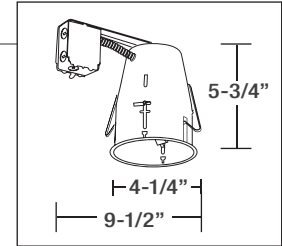

Features:

- Meets CSA/UL standards
- Thermally protected
- Adjustable socket bracket
- Accommodates ceiling up to 1" thick
- Suitable for damp location
- Optional premounting plate available for new constructions (RS2000R-PLATE)