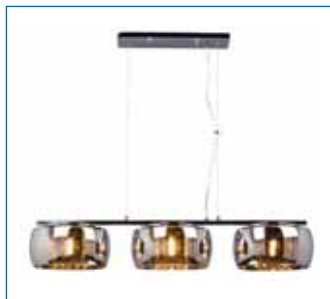

REFLECTIONS

914673CH