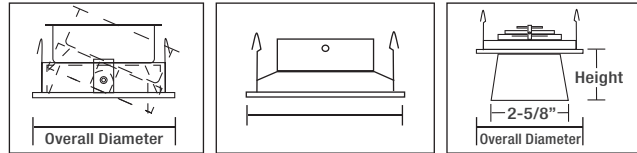

4" TRIMS

4" INTERCHANGEABLE TRIMS

• All Trims Feature Integral Gimbal Rings

All Trims Rated for 50W GU10 Lamps
Except as Noted

Item No.	Dim.	Finishes
401BK	5"D	Black
401WH		White
402BK	5"D	Black
402CH		Chrome
402PT		Pewter
407PT	5"D	Pewter
407WH		White
408WH	5"D	White
409WH	5"D	White
416WH (35W GU10)	5"D	White
432BN/AM	5"D x 1-3/4"H	Brushed Nickel
432BN/WH		Brushed Nickel
433AC	5"D	Antique Copper
433BZ		Bronze
434BN/CH	5"D x 1-5/8"H	Brushed Nickel
437BZ	5"D	Bronze