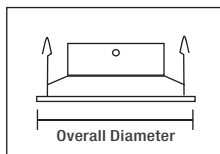

6" COMPACT FLUORESCENT HORIZONTAL LAMPING

(6" HORIZONTAL COMPACT FLUORESCENT HOUSING)

**RS5000P-2PL13
RS5000P-213EB
RS5000P-218EB
RS5000P-226EB**

Ceiling Opening: 6-1/4"

Mounting Plate:

10-3/4" L x 7-1/2" W

Height: 4-3/4"

Lamp: 2 x 13W TT, 2 x 18W DTT, or 2 x 26W TTT

Features:

- Mounting bars extend from 14" to 24"
- Meets CSA/UL standards
- Thermally protected
- Housing adjusts 1-1/2" vertically in mounting band and may be removed to access junction box after installation
- Accommodates new ceiling up to 1-1/2" thick
- Suitable for damp location

Options:

High Power Factor (HPF) or Electronic Ballast (EB), 347V

INTERCHANGEABLE TRIMS

576CH

578CL

Item No.	Trim	Dim.	Finishes
576CH	Clear Reflector	7-1/2" D	Chrome
577CH	Cross Louvre Reflector	7-1/2" D	Chrome
578CL	Reflector with Clear Lens	7-1/2" D	Chrome
579CH	Clear Reflector	7-1/2" D	Chrome
592CL	Deep Reflector	7-3/4" D	Chrome