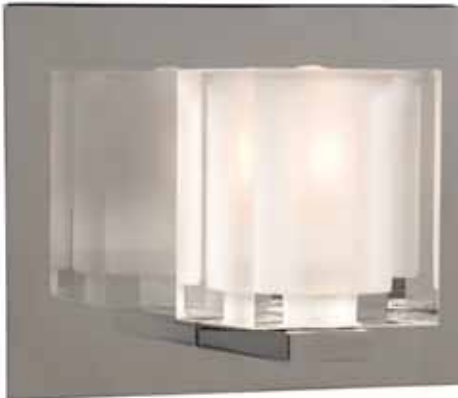

SHELBY

700671CH