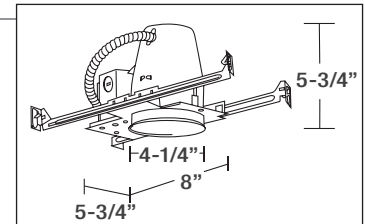

#### Features:

- Mounting bars extend from 14" to 24"
- Accommodates new ceiling up to 1-1/2" thick