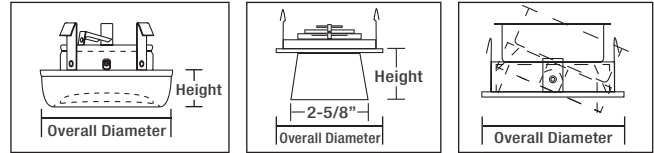

3" TRIMS

3" INTERCHANGEABLE TRIMS

- All Trims Feature Integral Gimbal Rings