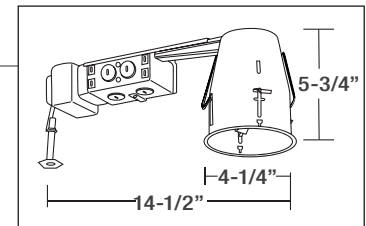

Features:

- Meets CSA/UL standards
- Thermally protected
- Accommodates ceiling up to 1" thick
- Suitable for damp location
- Optional premounting plate available for new constructions (RS2000R-PLATE)