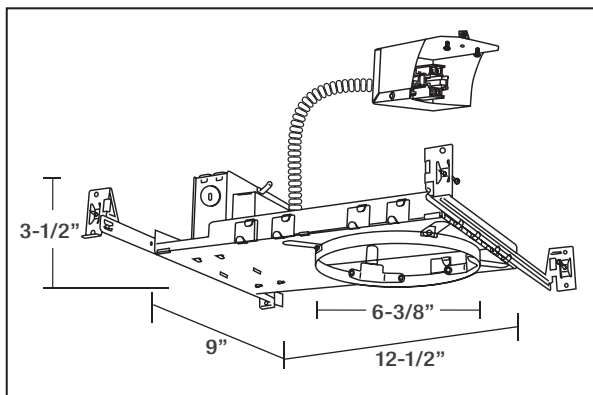

6" COMPACT FLUORESCENT HORIZONTAL LAMPING

(6" COMPACT FLUORESCENT NON IC HORIZONTAL)

RH5000-213E
RH5000-218E
RH5000-226E
Ceiling Opening: 6-3/8"
Mounting Plate:
12-1/2" L x 9"W
Height: 3-1/2"
Lamp: 2 x 13W DTT, 2 x 18W DTT, or 2 x 26W TTT

1. **Features:**
2. Mounting bars extend from 14" to 24"
   - Meets CSA/UL standards
   - Program start, HPF thermally protected ballast fused, dual voltage 120-277V
   - Accommodates new ceiling up to 1-1/2" thick
   - Suitable for damp location

600CH

Item No.	Trim	Dim.	Finishes
600CH	Open Reflector	7"D	Chrome
604CH	Cross Baffle	7"D	Chrome
622WH	Regressed Lens Approved for Showers	7"D	White