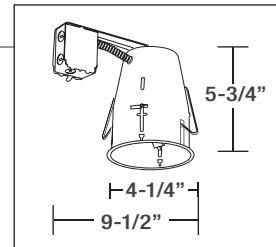

Features:

- Meets CSA/UL standards
- Thermally protected
- Use in existing or new construction
- Accommodates ceiling up to 1" thick
- Suitable for damp location