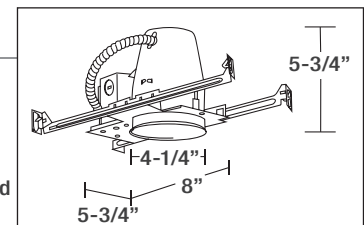

Features:

- Meets CSA/UL standards
- Thermally protected
- Housing adjusts 1-1/2" vertically in mounting band and may be removed to access junction box after installation
- Accommodates new ceiling up to 1-1/2" thick
- Suitable for damp location