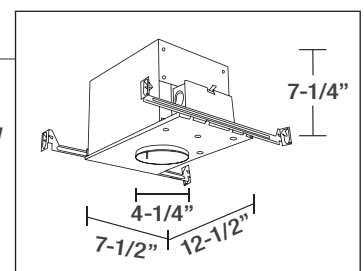

Features:

- Meets CSA/UL standards
- Thermally protected
- Meets Washington State energy code standards
- Mounting bars extend from 14" to 24"
- Housing adjusts 1-1/2" vertically in mounting band and may be removed to access junction box after installation
- Accommodates new ceiling up to 1-1/2" thick
- Suitable for damp location
- Approved for insulated ceilings