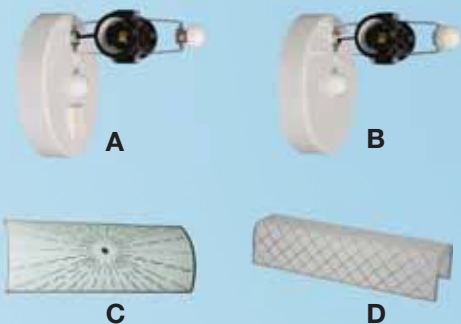

Item No.	Description	Dimensions
A: 22411-H	White (with outlet)	4-3/4"W x 4-3/4"H x 5-3/8"E
B: 22611-H	White	4-3/4"W x 4-3/4"H x 5-3/8"E
C: GL-800907	Curve Glass	11-1/2"L x 4-1/2"W
D: 22611G	U Channel Glass	14"L x 3-1/8"W x 3-7/8"H