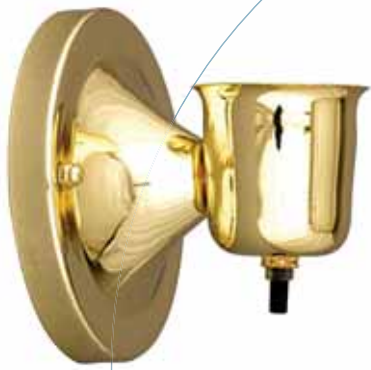

REPLACEMENT PARTS

Keeping the lights on can be a job in and of itself, as components and parts can suddenly stop working, requiring replacement. Galaxy Lighting offers a variety of replacement bulbs, holders, glass shades and other lighting accessories to help to keep things working.