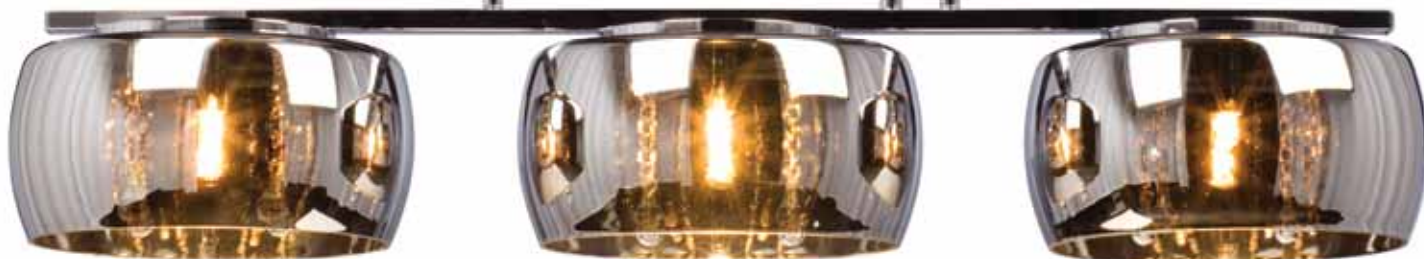

REFLECTIONS

914673CH