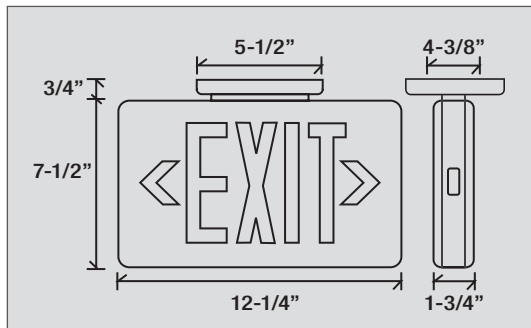

Housing Construction	Electrical	Self Powered Units
• HOUSING Injection molded from UV stabilized high impact, scratch resistant, and corrosion resistant engineering grade thermoplastic in an architecturally attractive mist white color. Designed for virtually tool free installation. Universal face plate with selectable chevrons.	• MOUNTING: Snap in canopy kit for ceiling or end mounting, 2 faces and back plate • COOL RUNNING LED: State of the art light source, which provides energy efficient, long life and even legend illumination. • POWER REQUIREMENTS: Dual voltage, input 120/277V AC, 60Hz • CIRCUITRY: Fully integrated circuitry includes a 2-wire 120-277V AC voltage input regulator, as well as an automatic, constant-current battery charger with solid-state transfer and AC-LED monitor and test switch.	• Units come with a test switch and AC on indicator • Maintenance free nickel cadmium battery (4.8V / 700mAh) • Charger driver assembly offers advanced features such as temperature compensation and superior LED performance. • High efficiency current regulated circuitry maintains equal illumination level in both the emergency and AC modes.