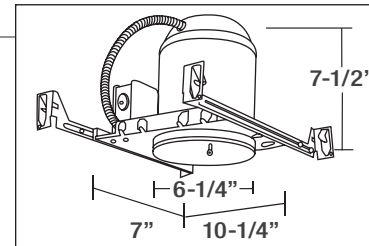

Features:

- Meets CSA/UL standards
- Thermally protected
- Adjustable socket bracket
- Mounting bars extend from 14" to 24"
- Accommodates new ceiling up to 1-1/2" thick
- Suitable for damp location