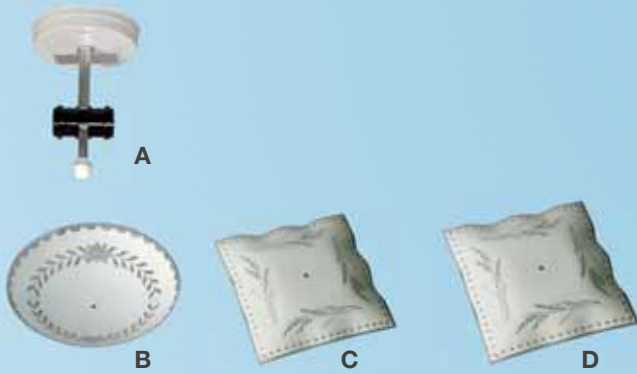

REPLACEMENT PARTS

Item No.	Description	Dimensions
A: 31288-H	White	4-5/8"D x 6-5/8"H
B: 31288-13	Round Glass	13"D
C: 31288-12 (634)	Square Glass	11-1/2"L x 11-1/2"W
D: 31288-14	Square Glass	13-1/4"L x 13-1/4"W