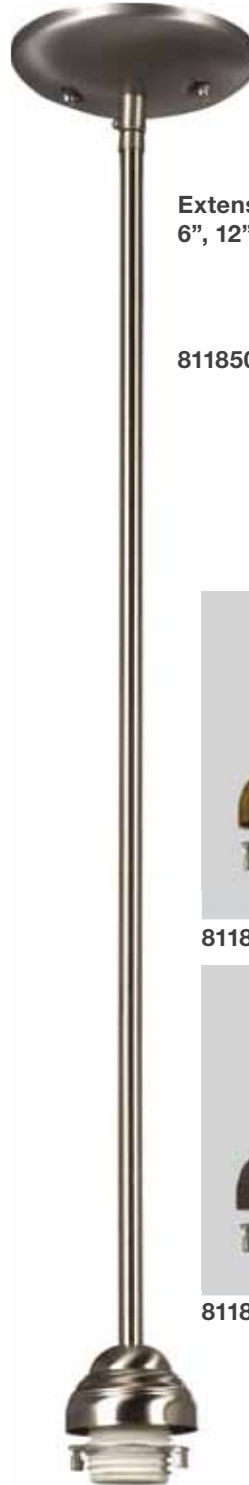

Chain Length: 36"  
Wire Length: 72"

811851OBZ

811851AB

811851BN

811851GA

811851PT

Extension Rods:  
6", 12", 18"

811850BN