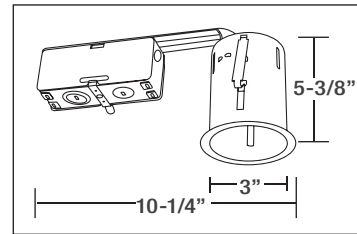

3" HOUSINGS

(50W GU10 120V)

(3" LINE VOLTAGE RETROFIT HOUSING)