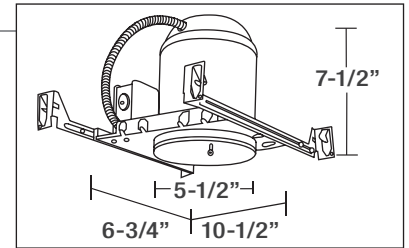

5" HOUSINGS (PAR20/30, BR30)

(5" LINE VOLTAGE NON IC HOUSING)

RS3000B

Ceiling Opening: 5-1/2"
Mounting Plate:
10-1/2" L X 6-3/4" W
Height: 7-1/2"
Lamp: 75W Max. Med. Base
PAR30 / 65W BR30

Features:

- Meets CSA/UL standards
- Thermally protected
- Adjustable socket bracket
- Mounting bars extend from 14" to 24"
- Accommodates new ceiling up to 1-1/2" thick
- Suitable for damp location

(5" LINE VOLTAGE NON IC RETROFIT HOUSING)

RS3000R

Ceiling Opening: 5-1/2"
Height: 8"
Lamp: 75W Max. Med. Base
PAR30 / 65W BR30

Features:

- Meets CSA/UL standards
- Thermally protected
- Adjustable socket bracket
- Accommodates ceiling up to 1" thick
- Suitable for damp location

(5" LINE VOLTAGE AIRTIGHT IC RETROFIT HOUSING)

RS3000R-AT

Ceiling Opening: 5-1/2"
Height: 8"
Lamp:
50W Max. Med. Base PAR30

Features:

- Meets CSA/UL standards
- Thermally protected
- Adjustable socket bracket
- Meets Washington State energy code standards
- Accommodates ceiling up to 1" thick
- Suitable for damp location
- Approved for insulated ceilings

NOTE:

SEE TRIMS ON P. 211