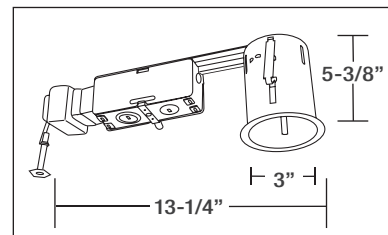

Optional Plates for 3" RS6000R and LV-6000R

New construction premounting plate for 3" Retrofit Housing.

1. Slot size offers flexibility
2. Slot Length 4-5/8" x 3/16"
3. Plate Size: 13-1/4"L x 6-1/2"W

(50W MR16 12V)

(3" LOW VOLTAGE RETROFIT HOUSING)