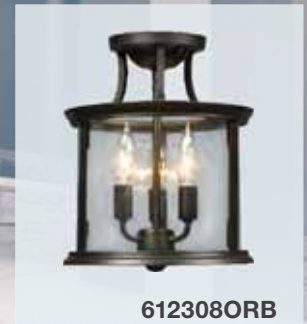

# HUNTINGTON

912300ORB

912301ORB

912302ORB

612302ORB

612308ORB

Oil Rubbed Bronze/ Clear Glass

**612302ORB**  
10"D x 6-1/4"H  
2 x 60W Med. Base