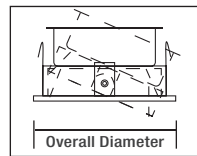

## 5" INTERCHANGEABLE TRIMS

Item No.	Trim	Non IC	Airtight IC	Dim.	Finishes
302PT	Open	75W PAR20	50W PAR20	6-1/2"D	Pewter
308PT	Gimbal Ring	75W PAR20	50W PAR20	6-1/2"D	Pewter
308WH					White
309BK	Step Baffle	75W PAR30/ 65W BR30	50W PAR30	6-1/2"D	Black
309PT					Pewter
309WH					White
310BZ	Reflector	75W PAR30/ 65W BR30	50W PAR30	6-1/2"D	Bronze
310CL					Clear
310PT					Pewter
316WH	Shower	60W A19	40W A19	6-1/2"D	White