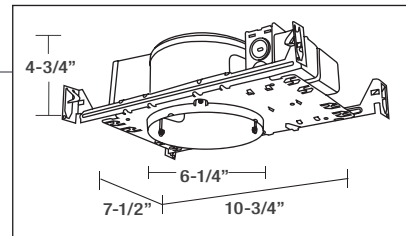

6" COMPACT FLUORESCENT HORIZONTAL LAMPING

(6" HORIZONTAL COMPACT FLUORESCENT HOUSING)

**RS5000P-2PL13
RS5000P-213EB
RS5000P-218EB
RS5000P-226EB**

Ceiling Opening: 6-1/4"

Mounting Plate:

10-3/4" L x 7-1/2" W

Height: 4-3/4"

Lamp: 2 x 13W TT, 2 x 18W DTT, or 2 x 26W TTT

Features:

- Mounting bars extend from 14" to 24"
- Meets CSA/UL standards
- Thermally protected
- Housing adjusts 1-1/2" vertically in mounting band and may be removed to access junction box after installation
- Accommodates new ceiling up to 1-1/2" thick
- Suitable for damp location

Options:

High Power Factor (HPF) or Electronic Ballast (EB), 347V

INTERCHANGEABLE TRIMS

Item No.	Trim	Dim.	Finishes
576CH	Clear Reflector	7-1/2" D	Chrome
577CH	Cross Louvre Reflector	7-1/2" D	Chrome
578CL	Reflector with Clear Lens	7-1/2" D	Chrome
579CH	Clear Reflector	7-1/2" D	Chrome
592CL	Deep Reflector	7-3/4" D	Chrome