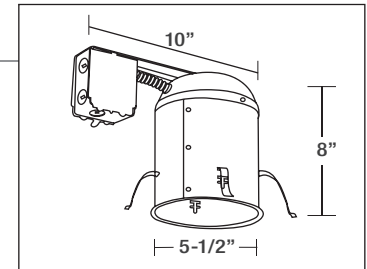

5" HOUSINGS (PAR20/30, BR30)

(5" LINE VOLTAGE NON IC HOUSING)

RS3000B

Ceiling Opening: 5-1/2"
Mounting Plate:
10-1/2" L X 6-3/4" W
Height: 7-1/2"
Lamp: 75W Max. Med. Base
PAR30 / 65W BR30

Features:

- Meets CSA/UL standards
- Thermally protected
- Adjustable socket bracket
- Mounting bars extend from 14" to 24"
- Accommodates new ceiling up to 1-1/2" thick
- Suitable for damp location

(5" LINE VOLTAGE NON IC RETROFIT HOUSING)

RS3000R

Ceiling Opening: 5-1/2"
Height: 8"
Lamp: 75W Max. Med. Base
PAR30 / 65W BR30

Features:

- Meets CSA/UL standards
- Thermally protected
- Adjustable socket bracket
- Accommodates ceiling up to 1" thick
- Suitable for damp location

(5" LINE VOLTAGE AIRTIGHT IC RETROFIT HOUSING)

RS3000R-AT

Ceiling Opening: 5-1/2"
Height: 8"
Lamp:
50W Max. Med. Base PAR30

Features:

- Meets CSA/UL standards
- Thermally protected
- Adjustable socket bracket
- Meets Washington State energy code standards
- Accommodates ceiling up to 1" thick
- Suitable for damp location
- Approved for insulated ceilings

NOTE:

SEE TRIMS ON P. 211