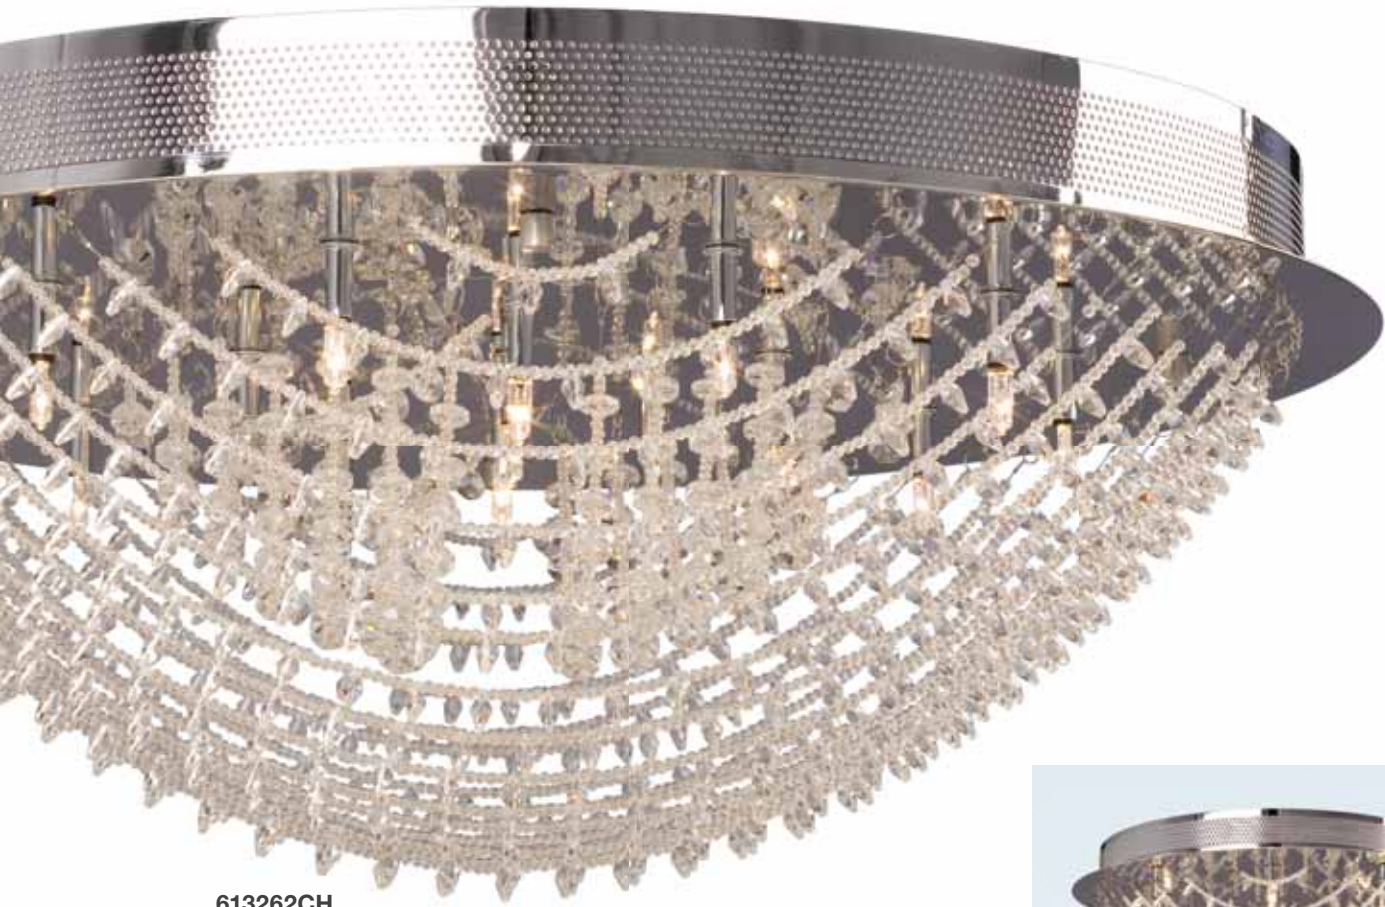

CELESTE

613262CH