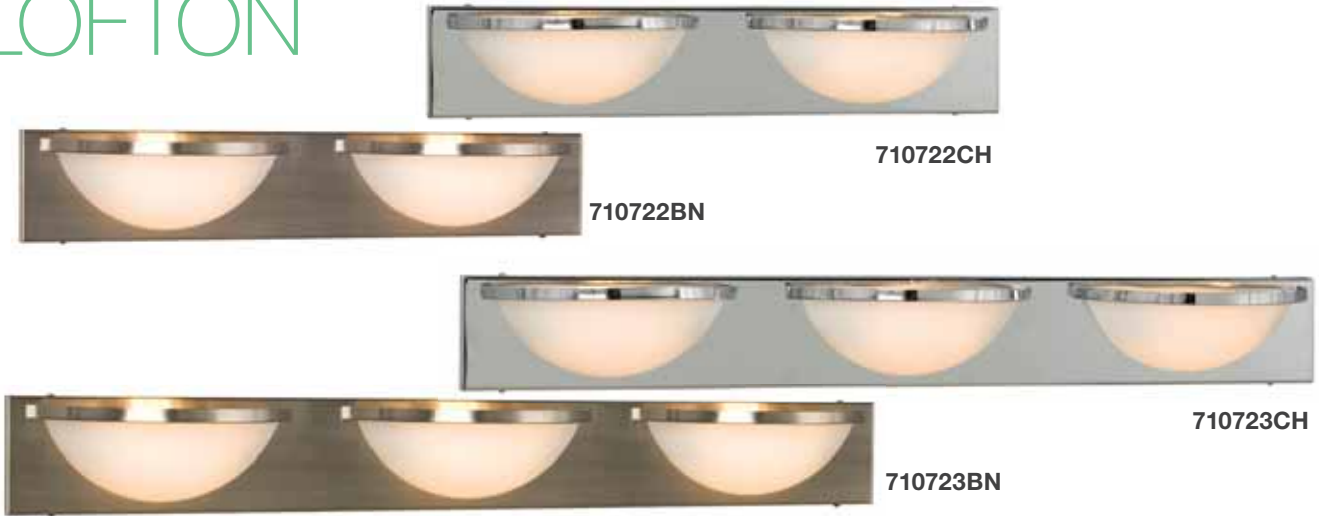

LOFTON

Item No.	Glass	Dimensions	Wattage	Finishes
710722	Satin White	23-1/8"W x 4-3/8"H x 5-1/2"E	2 x 100W T3 Halogen	Brushed Nickel, Polished Chrome
710723	Satin White	35"W x 4-3/8"H x 5-1/2"E	3 x 100W T3 Halogen	Brushed Nickel, Polished Chrome