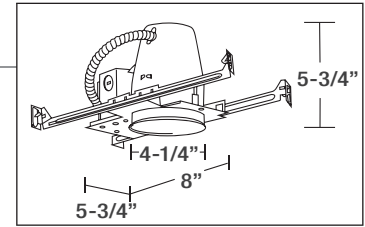

4" HOUSINGS (50W PAR20/ R20)

(4" LINE VOLTAGE NON IC RETROFIT HOUSING)

RS2000R

Ceiling Opening: 4-1/4"

Height: 5-3/4"

Lamp:

50W Max. Med. Base PAR20/ R20

Features:

- Meets CSA/UL standards
- Thermally protected
- Adjustable socket bracket
- Accommodates ceiling up to 1" thick
- Suitable for damp location
- Optional premounting plate available for new constructions (RS2000R-PLATE)

(4" LINE VOLTAGE NON IC HOUSING)

RS2000

Ceiling Opening: 4-1/4"

Mounting Plate:

8"L x 5-3/4"W

Height: 5-3/4"

Lamp:

50W Max. Med. Base PAR20/ R20

Features:

- Meets CSA/UL standards
- Thermally protected
- Adjustable socket bracket
- Mounting bars extend from 14" to 24"
- Housing adjusts 1-1/2", vertically in mounting band and may be removed to access junction box after installation
- Accommodates new ceiling up to 1-1/2" thick
- Suitable for damp location

(4" LINE VOLTAGE AIRTIGHT IC HOUSING)

RS2000IC/AT-S

Ceiling Opening: 4"

Mounting Plate:

8-1/2"L x 6"W

Height: 6"

Lamp:

50W Max. Med. Base PAR20/ R20

Features:

- Meets CSA/UL standards
- Thermally protected
- Meets Washington State energy code standards
- Adjustable socket bracket
- Mounting bars extend from 14" to 24"
- Accommodates new ceiling up to 1-1/2" thick
- Suitable for damp location
- Approved for insulated ceilings