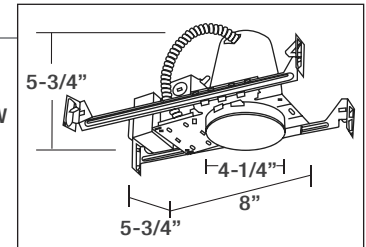

Features:

- Meets CSA/UL standards
- Thermally protected
- Mounting bars extend from 14" to 24"
- Accommodates new ceiling up to 1-1/2" thick
- Suitable for damp location