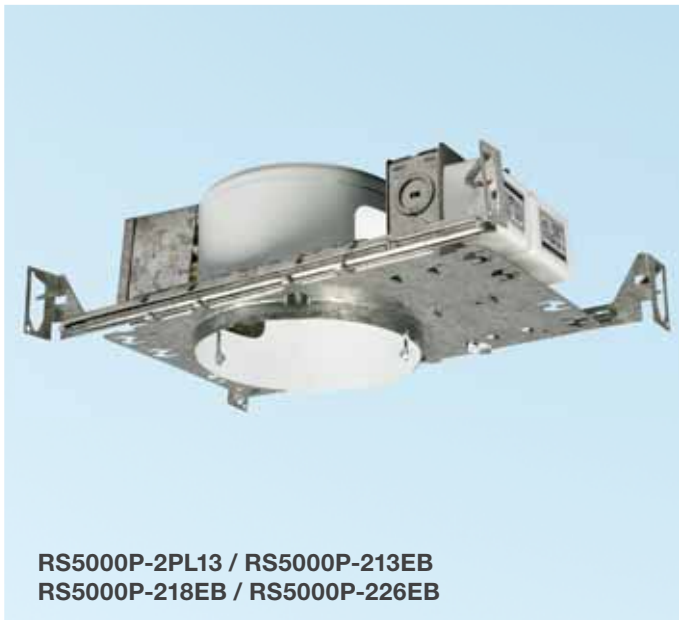

6" COMPACT FLUORESCENT HORIZONTAL LAMPING

(6" HORIZONTAL COMPACT FLUORESCENT HOUSING)

RS5000P-2PL13 / RS5000P-213EB
RS5000P-218EB / RS5000P-226EB