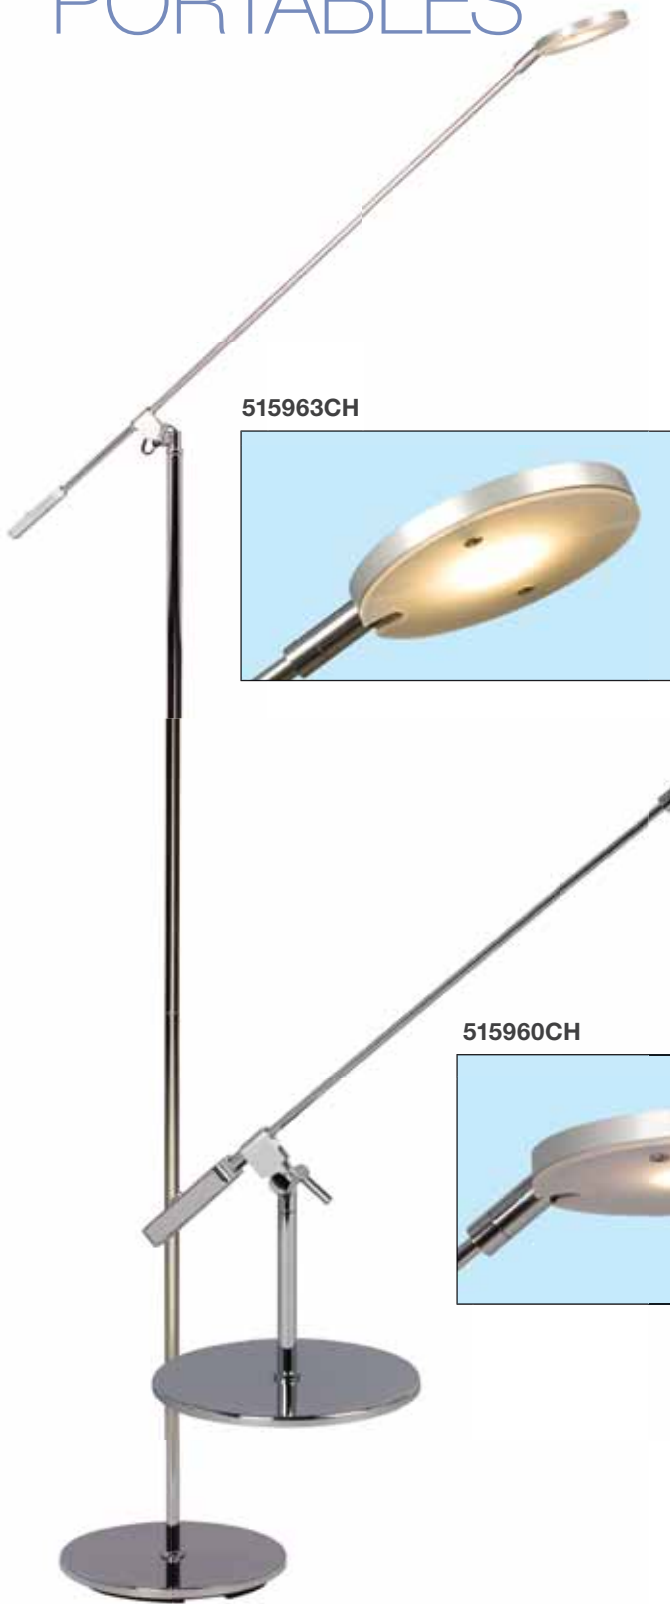

PORTABLES

Polished Chrome LED Lamps

515960CH
16"W x 15"H
5W LED
3000K, 300 Lumens

515963CH
20-3/4"W x 57-3/4"H
7W LED
3000K, 500 Lumens

515993CH
18-3/4"W x 55-1/8"H
7W LED
3000K, 500 Lumens