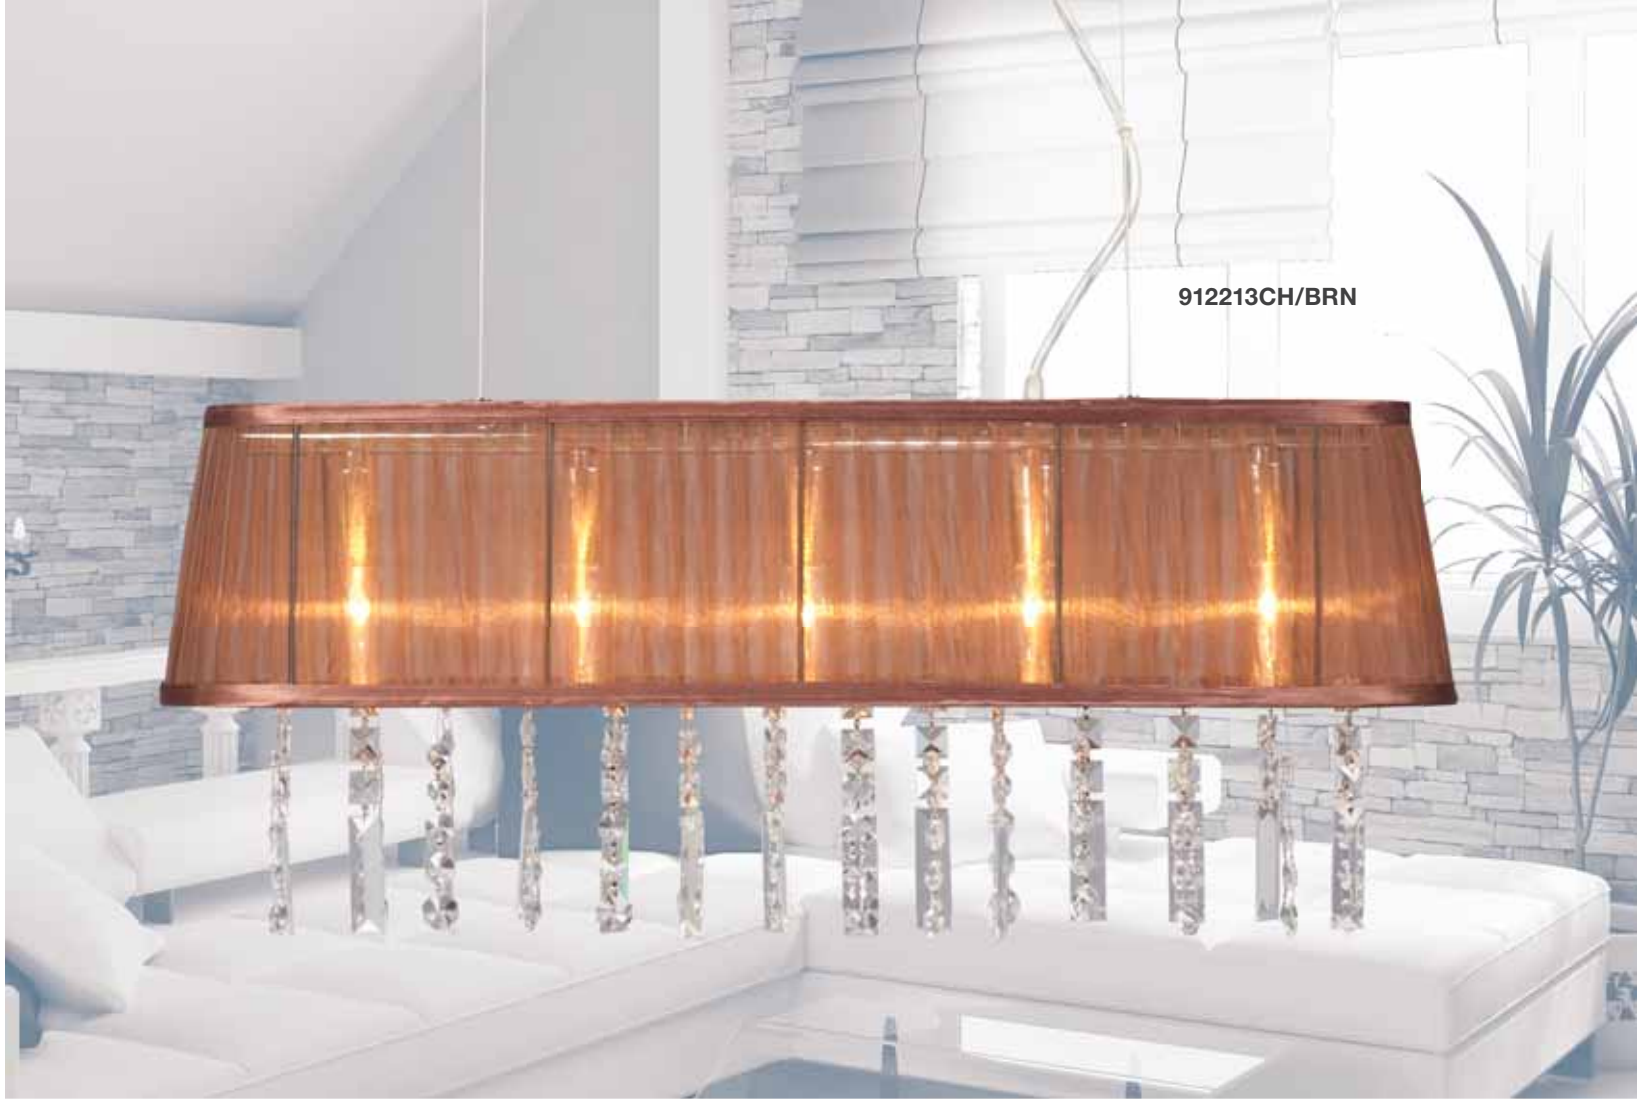

912213CH/BRN