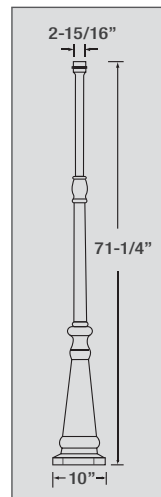

301001BK

Cast Aluminum

Item No.	Description	Dimensions	Finishes
301000	Column Adapter	5-7/8"L x 5-7/8"W x 3-1/2"H	Black (BK), White (WH)
301001BK	Post	10"D x 71-1/4"H	Black