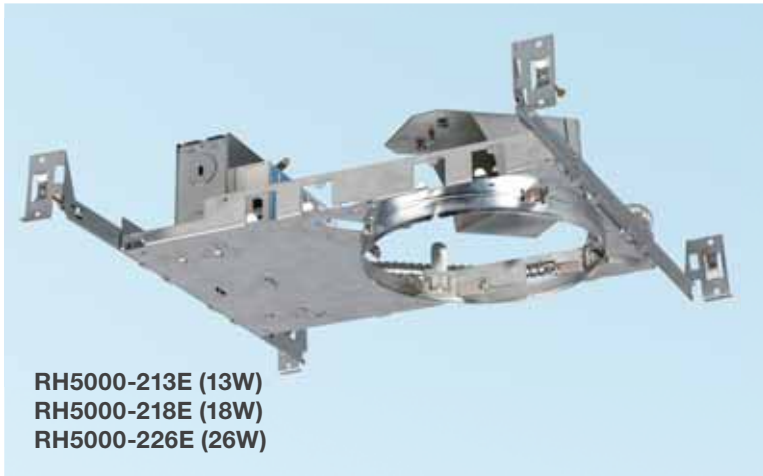

6" COMPACT FLUORESCENT HORIZONTAL LAMPING

(6" COMPACT FLUORESCENT NON IC HORIZONTAL)

RH5000-213E (13W)
RH5000-218E (18W)
RH5000-226E (26W)

RH5000-213E
RH5000-218E
RH5000-226E
Ceiling Opening: 6-3/8"
Mounting Plate:
12-1/2" L x 9"W
Height: 3-1/2"
Lamp: 2 x 13W DTT, 2 x 18W DTT, or 2 x 26W TTT

1. **Features:**
2. Mounting bars extend from 14" to 24"
   - Meets CSA/UL standards
   - Program start, HPF thermally protected ballast fused, dual voltage 120-277V
   - Accommodates new ceiling up to 1-1/2" thick
   - Suitable for damp location