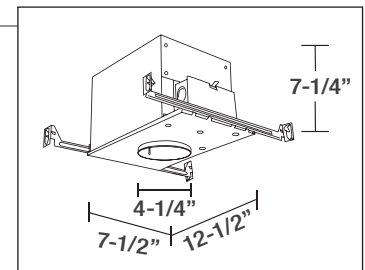

4" COMPACT FLUORESCENT

VERTICAL LAMPING

All Housing Features:

- Magnetic NPF ballast
- Thermally protect
- Meets CSA/UL standards
- Suitable for damp location

Options: High Power Factor (HPF) or Electronic Ballast (EB), 347V

(4" COMPACT FLUORESCENT RETROFIT HOUSING)

RS2000R-PL13 (1 x 13W DTT)
RS2000R-113EB (1 x 13W DTT)
RS2000R-118EB (1 x 18W TTT)
RS2000R-126EB (1 x 26W TTT)
Ceiling Opening: 4-1/4"
Height: 5-3/4"

Features:

- Accommodates ceiling up to 1" thick
- Optional premounting plate available for new constructions (RS2000R-PLATE)

(4" COMPACT FLUORESCENT NON IC HOUSING)

RS2000-PL13 (1 x 13W DTT)
RS2000-113EB (1 x 13W DTT)
RS2000-118EB (1 x 18W TTT)
RS2000-126EB (1 x 26W TTT)
Ceiling Opening: 4-1/4"
Mounting Plate: 8"L x 5-3/4"W
Height: 5-3/4"

Features:

- Mounting bars extend from 14" to 24"
- Accommodates new ceiling up to 1-1/2" thick

(4" COMPACT FLUORESCENT AIRTIGHT IC HOUSING)

RS2000AT-PL13 (1 x 13W DTT)
RS2000AT-113EB (1 x 13W DTT)
RS2000AT-118EB (1 x 18W TTT)
RS2000AT-126EB (1 x 26W TTT)
Ceiling Opening: 4-1/4"
Mounting Plate:
12-1/2"L x 7-1/2"W
Height: 7-1/4"

Features:

- For insulated ceiling
- Meets Washington State energy code standards
- Mounting bars extend from 14" to 24"
- Accommodates new ceiling up to 1-1/2" thick

INTERCHANGEABLE TRIMS

Item No.	Trim	Dim.	Finishes
201BK	Step Baffle	5"D	Black
201WH			White
202BK	Reflector	5"D	Black
202BZ			Bronze
202CH			Chrome
202PT			Pewter
216WH	Shower	5"D	White