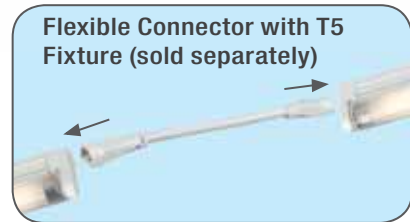

420128WH

420135WH

Link Connector (included)

Hardwire Box with Switch  
(sold separately)

Flexible Connector with T5  
Fixture (sold separately)

Item No.	Description	Dimensions	Wattage
4200WH-CON-B	Connector Box	4-3/8"L x 2-3/8"W x 1-1/2"H	-
4200WH-CORD-6	6-Foot Cord	72"L	-
4200WH-CW	Connector Cord	6" or 12" or 24" L	-
420106WH	-	9-3/8"L x 1"W x 1-3/4"	1 x 6W T5 (Included)
420108WH	On/Off Switch	12-3/8"L x 1"W x 1-3/4"	1 x 8W T5 (Included)
420114WH	On/Off Switch	22-1/2"L x 1"W x 1-3/4"H	1 x 14W T5 (Included)
420121WH	On/Off Switch	34-3/8"L x 1"W x 1-3/4"H	1 x 21W T5 (Included)
420128WH	On/Off Switch	46-1/4"L x 1"W x 1-3/4"H	1 x 28W T5 (Included)
420135WH	On/Off Switch	58"L x 1"W x 1-3/4"H	1 x 35W T5 (Included)