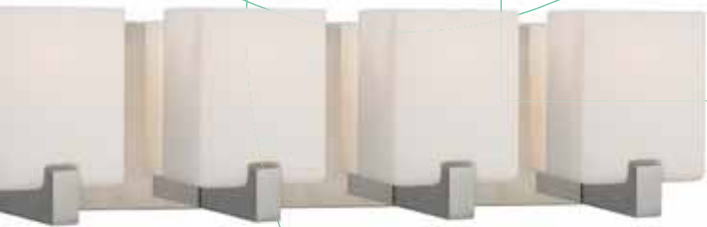

From first thing in the morning to last thing at night, good lighting in the bathroom is essential. Attractive and functional, a row of vanity lights across the top of the mirror with coordinating wall sconces will provide even illumination.