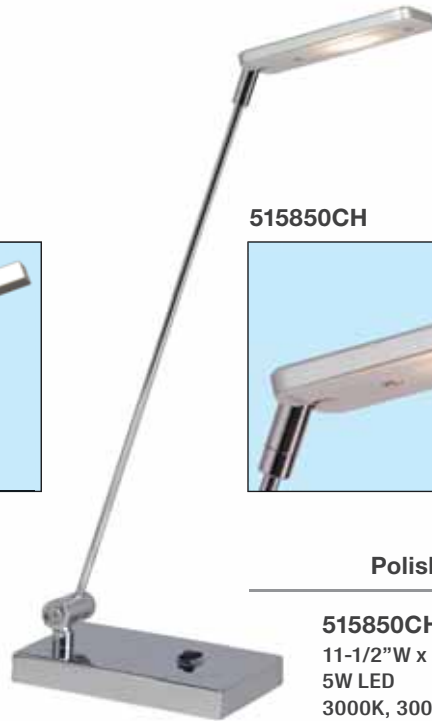

515860CH

Polished Chrome LED Lamps

515850CH
11-1/2"W x 15-5/8"H
5W LED
3000K, 300 Lumens

515860CH
13-3/4"W x 16-3/4"H
6W LED
3000K, 420 Lumens

Polished Chrome LED Lamps

515830CH
17"W x 15"H
5W LED
3000K, 300 Lumens