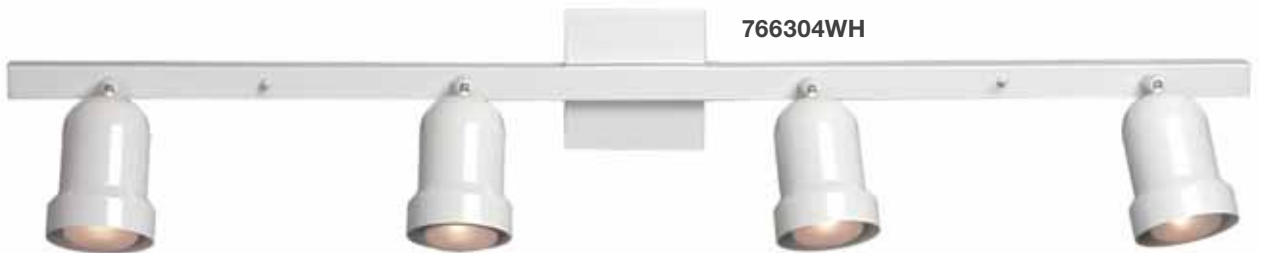

766304WH

White Finish

Item No.	Dimensions	Wattage
766101WH	5"D x 7-1/2"H	1 x 75W Med. Base R20/PAR20
766102WH	5"D x 7-1/2"H	2 x 75W Med. Base R20/PAR20
766103WH	10-1/8"D x 7-1/2"H	3 x 75W Med. Base R20/PAR20
766302WH	20"L x 5"W x 7-3/4"H	2 x 75W Med. Base R20/PAR20
766303WH	30"L x 5"W x 7-3/4"H	3 x 75W Med. Base R20/PAR20
766304WH	40"L x 5"W x 7-3/4"H	4 x 75W Med. Base R20/PAR20