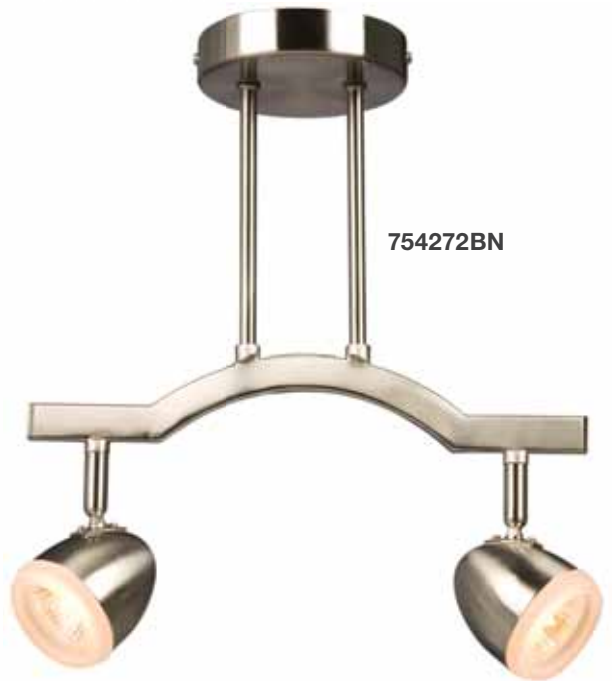

CANNA

754272BN

Included 6", 12", 18" Extension Rods

Brushed Nickel Finish with Frosted White Glass

Item No.	Dimensions	Wattage
754264BN	16"D x 48-7/8"H	4 x 50W GU10 Base Shielded
754272BN	12"L x 4-3/4"W x 14"H	2 x 50W GU10 Base Shielded
754281BN	4-3/4"D x 5-5/8"H	1 x 50W GU10 Base Shielded