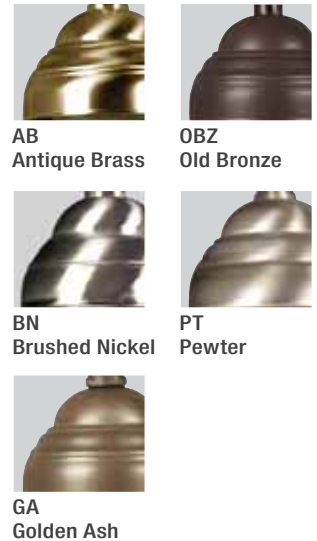

Marbled Glass

811852BN 6-3/4"D x 5-3/8"H 43-3/8"OAH 1 x 60W Med. Base Brushed Nickel	811855BN 8"D x 5-3/8"H 42-1/2"OAH 1 x 60W Med. Base Brushed Nickel	811862OBZ 6-3/4"D x 5-1/2"H 1 x 60W Med. Base Old Bronze	811865OBZ 8"D x 5-1/2"H 1 x 60W Med. Base Old Bronze