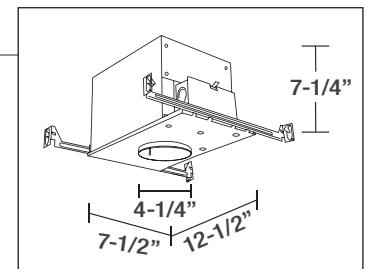

Features:

- Meets CSA/UL standards
- Meets Washington State energy code standards
- Thermally protected
- Adjustable socket bracket
- Mounting bars extend from 14" to 24"
- Accommodates new ceiling up to 1-1/2" thick
- Suitable for damp location
- Approved for insulated ceilings