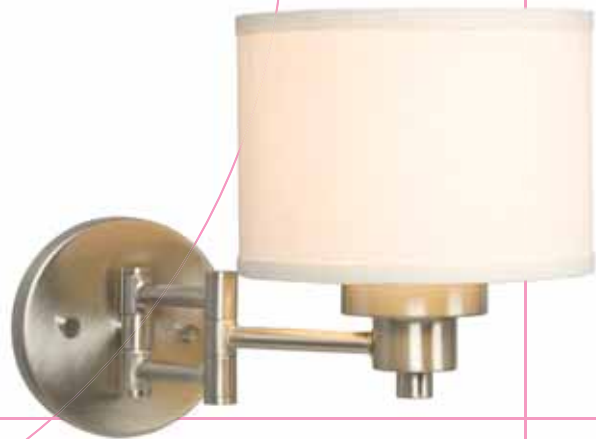

Wall sconces in a living room or dining room are a dramatic and elegant way of supplementing the illumination from a ceiling fixture or lamps. Choosing sconces to complement the ceiling fixture will lend a decorator's touch to the room.