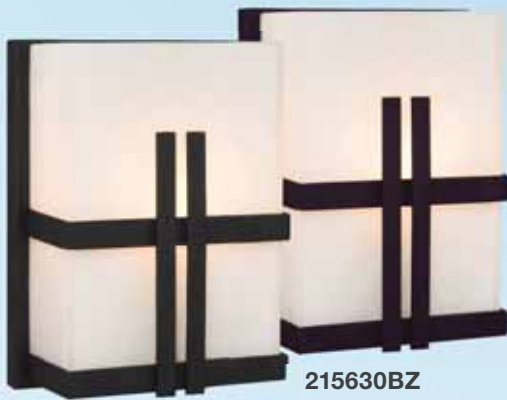

215630BK

215630BZ