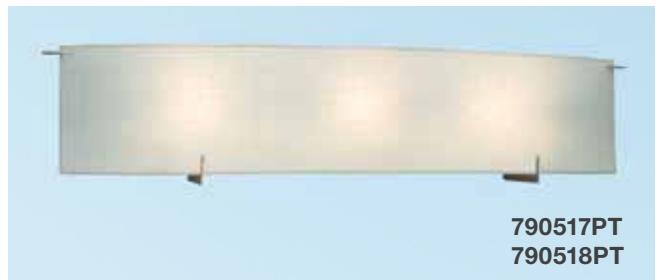

# OMNI

790501PT  
790502PT

790511PT  
790512PT

790505PT  
790506PT

790507PT  
790508PT

790515PT  
790516PT

790517PT  
790518PT

Item No.	Glass	Dimensions	Wattage	Finishes
790501PT	Frosted Checkered	15-3/4"W x 6-7/8"H x 4-3/8"E	1 x 100W T3 Halogen	Pewter
790502PT			1 x 100W Med. Base	
790505PT	Frosted Checkered	24"W x 6-3/4"H x 4-3/8"E	2 x 100W T3 Halogen	Pewter
790506PT			2 x 100W Med. Base	
790507PT	Frosted Checkered	32-5/8"W x 6-3/4"H x 4-3/8"E	3 x 100W T3 Halogen	Pewter
790508PT			3 x 100W Med. Base	
790511PT	Frosted Linen	15-3/4"W x 6-7/8"H x 4-3/8"E	1 x 100W T3 Halogen	Pewter
790512PT			1 x 100W Med. Base	
790515PT	Frosted Linen	24"W x 6-3/4"H x 4-3/8"E	2 x 100W T3 Halogen	Pewter
790516PT			2 x 100W Med. Base	
790517PT	Frosted Linen	32-5/8"W x 6-3/4"H x 4-3/8"E	3 x 100W T3 Halogen	Pewter
790518PT			3 x 100W Med. Base	