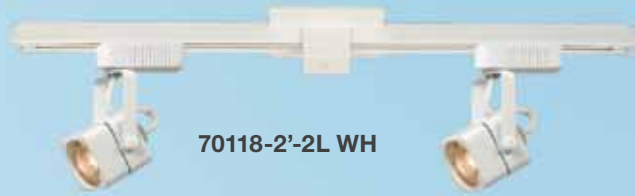

MODULAR TRACK KITS

70118-2'-2L WH