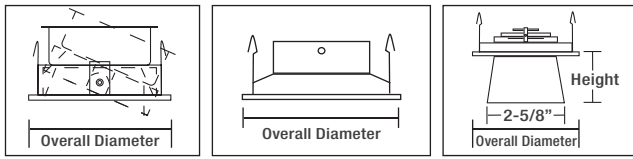

4" LOW VOLTAGE TRIMS