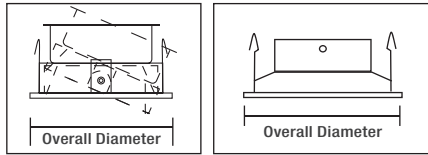

4" TRIMS

4" INTERCHANGEABLE TRIMS

201BK