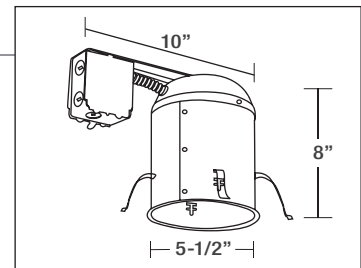

NOTE:

SEE TRIMS ON P. 211