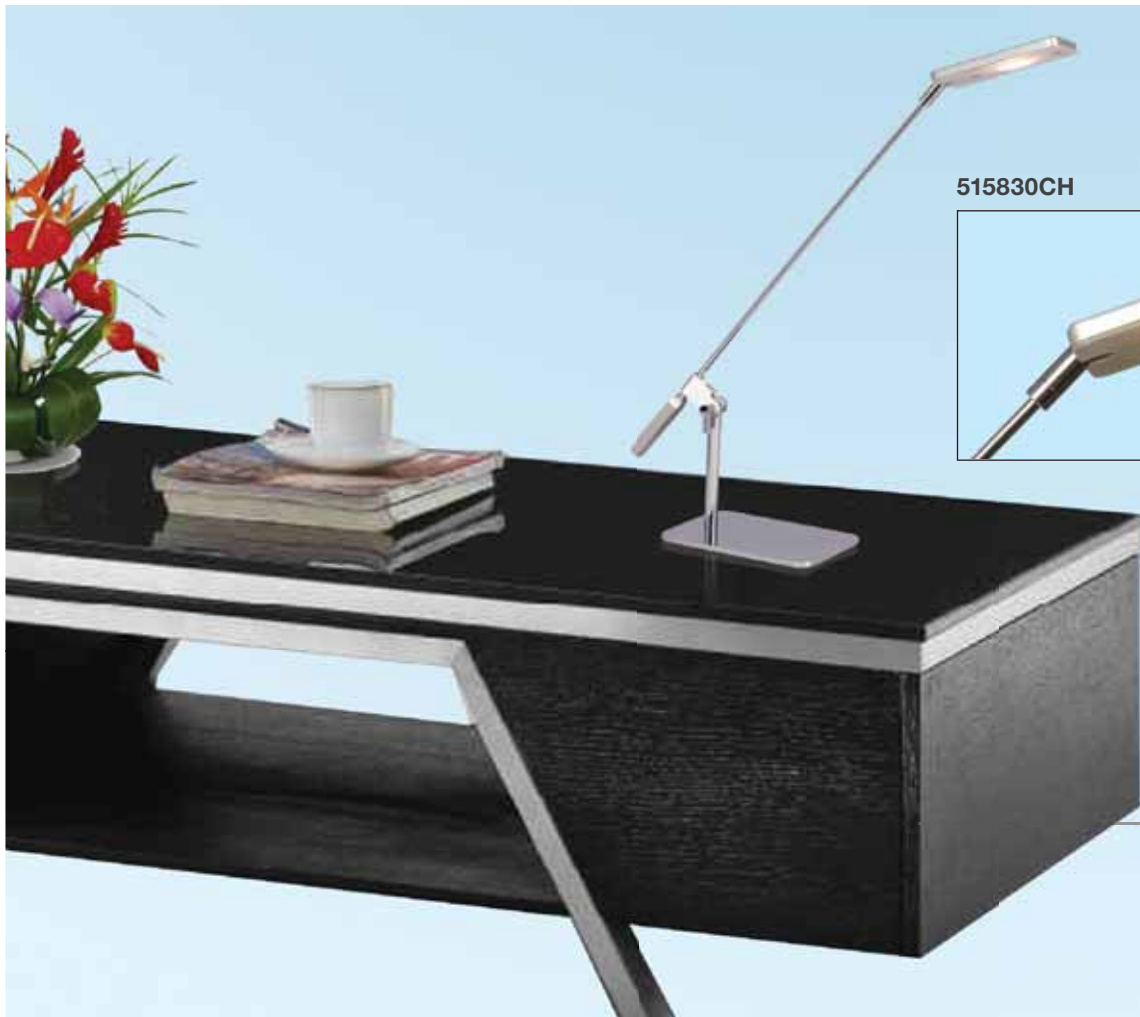

**515860CH**

**515850CH**

**Polished Chrome LED Lamps**

**515850CH**  
 11-1/2"W x 15-5/8"H  
 5W LED  
 3000K, 300 Lumens

**515860CH**  
 13-3/4"W x 16-3/4"H  
 6W LED  
 3000K, 420 Lumens

**515830CH**

**Polished Chrome LED Lamps**