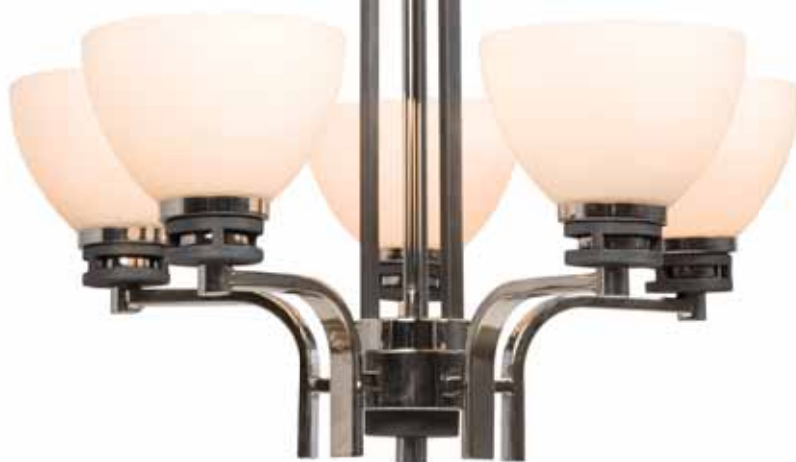

900411CH/BK

900414CH/BK

JORDON

800413CH/BK