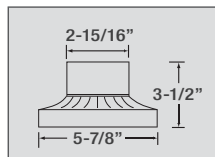

Cast Aluminum

Item No.	Description	Dimensions	Finishes
301000	Column Adapter	5-7/8"L x 5-7/8"W x 3-1/2"H	Black (BK), White (WH)
301001BK	Post	10"D x 71-1/4"H	Black