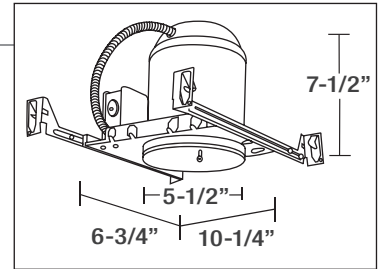

RS3000A

Ceiling Opening: 5-1/2"
Mounting Plate:
10-1/4"L x 6-3/4"W
Height: 7-1/2"
Lamp:
50W Max. Med. Base PAR30

Features:

- Meets CSA/UL standards
- Thermally protected
- Adjustable socket bracket
- Mounting bars extend from 14" to 24"
- Meets Washington State energy code standards
- Accommodates new ceiling up to 1-1/2" thick
- Suitable for damp location
- Approved for insulated ceilings