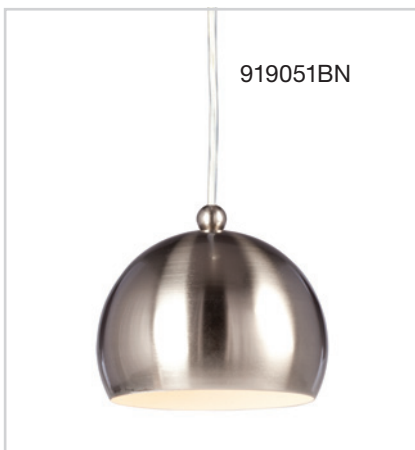

PENDANTS

Item No.	Shade	Dimensions	Details	Finishes
917870	Clear Glass	6"D x 10"H	1 x 60W Med. Base	BN (Brushed Nickel) BZ (Bronze)
917880		7"D x 7-7/8"H		
919051BN	-	6"D x 4-3/8"H	1 x 60W Cand. Base	Brushed Nickel
919052BN		16"D x 7-7/8"H	1 x 100W Med. Base	
924074ESP	Clear Glass	8"D x 8-1/4"H; 45-1/4"OAH	1 x 60W Med. Base	Espresso
924084ESP		8"D x 10-1/2"H; 48-1/2"OAH		

• All fixtures are compatible with LED equivalent lamps