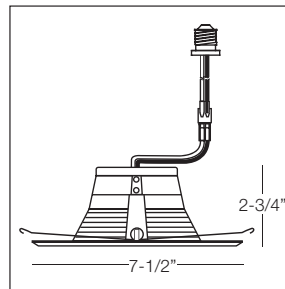

Specifications:

Item No.	Input Voltage	LED Power	CRI	Lumens (lm)	Beam Angle	Color Temp. (K)
RL-R202WH	AC 120	13W	90+	900	120°	3000
	Dimmable 4" LED Trim with Medium Base Socket Adaptor. Use with RL-RT2000AT Housing for New Construction, Compatible with Most 4" Standard Recessed Incandescent Housings.					
RL-R562WH	AC 120	15W	90+	1000	120°	3000
	This driverless LED downlight is designed to replace the existing incandescent downlight and is suitable for most existing 5" or 6" remodel or new construction housings. Mounting Hardware and Medium Base Socket Adaptor Included.					

Features & Benefits:

- Driverless LED technology has the additional benefits of being dimmable as standard and contains less components for an even longer product life.
- Samsung high quality LED chips
- Aluminum construction with satin white finish
- Suitable for indoor and damp locations
- No tools required for installation
- Reduce energy consumption up to 86%
- 10%~100% dimmable with most LED compatible dimmers
- Product includes with E26 socket adaptor
- 5 years limited warranty
- ENERGY STAR certified.