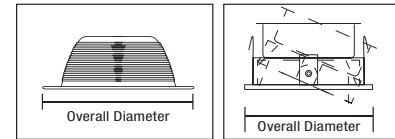

INTERCHANGEABLE TRIMS - 7-3/4" D

Item No.	Trim	Wattage	Finishes	
502WH	Open	18W PAR30/ BR30	White	
505WH	Shower Trim with Plastic Lens	18W A19	White	
508BLK	2 pcs Step Baffle	18W PAR38	Black	
508BLK-1	1 pc Step Baffle			
508WH	2 pcs Step Baffle		White	
508WH-1	1 pc Step Baffle			
509BLK	2 pcs Step Baffle	18W PAR30/ BR30	Black	
509BLK-1	1 pc Step Baffle			
509BZ	Step Baffle		Bronze	
509PT				Pewter
509WH	2 pcs Step Baffle	White		
509WH-1	1 pc Step Baffle			
510BZ	Reflector	18W PAR30/ BR30	Bronze	
510CH			Chrome	
514BLK	Step Baffle	18W PAR30/ BR30	Black	
516WH	Shower Trim with Frosted Glass	18W A19	White	
519PT	Gimbal Ring	18W PAR30	Pewter	
522CL	Deep Reflector	18W A19	Clear