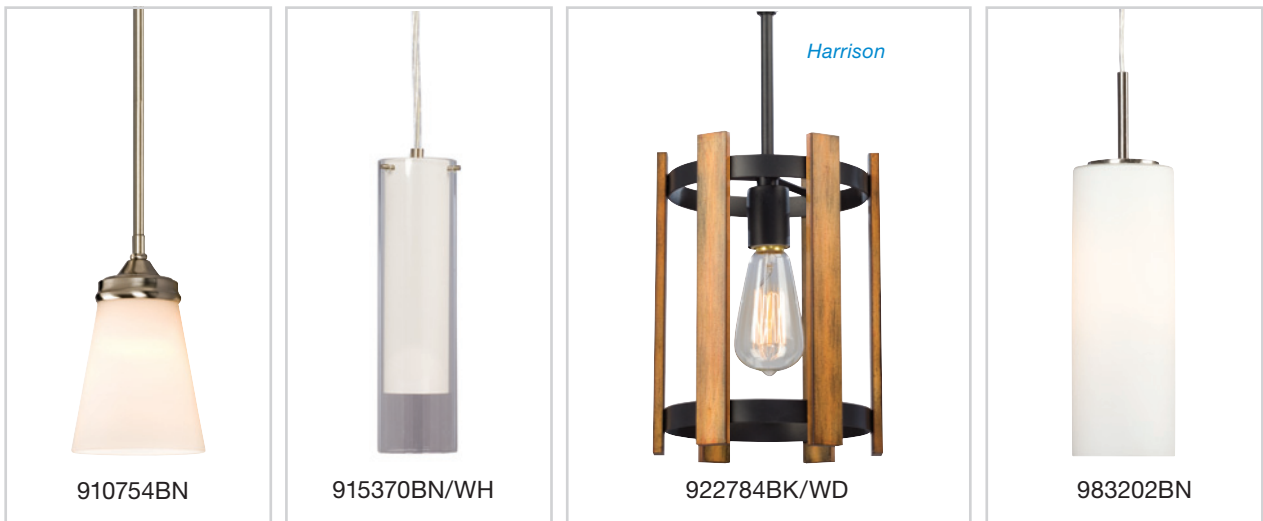

Item No.	Shade	Dimensions	Details	Finishes
910754BN	White Glass	4-1/2"D x 7"H; 45"OAH Includes 6", 12", 18" Extension Rods	1 x 60W Med. Base	Brushed Nickel
915370BN/WH	White Inner Glass / Clear Outer Glass	3-1/8"D x 11-3/4"H; 120"OAH	1 x 50W G9	Brushed Nickel
922784BK/WD	-	8"D x 18"H	1 x 60W Med. Base	Black/ Faux Wood
983202BN	Satin White Glass	4"D x 15"H	1 x 100W Med. Base	Brushed Nickel