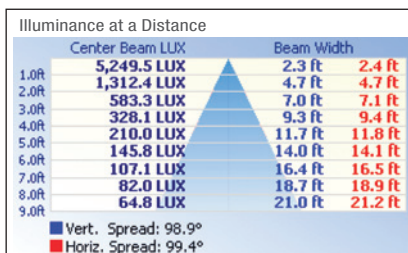

RECESSED

4" LED DOWNLIGHT

RL-RT200WH or RL-RT200BN LED retrofit trims are designed for use in 4" LED housings and are compatible with most 4" recessed standard incandescent housings.

LED Driver	Built-in/ 10W LED, 712 lumens (delivered)
	Dimmable down to 5% with standard incandescent or low voltage dimmers
	High efficiency driver with a power factor ≥ 0.90 and input power of 120V, 60Hz
Features	Long life LEDs, up to 50,000 hours at 70% lumen maintenance
	Includes medium base socket adaptor for retrofit applications
	Tested in accordance with IESNA LM79 & LM80
Electrical	Voltage: 120VAC/ Current: 350mA
	Operation Temperature: $-30^{\circ}\text{C} \sim 40^{\circ}\text{C}$ ($-22^{\circ}\text{F} \sim 140^{\circ}\text{F}$)
	Warranty: 5 year limited
Color Temp.	3000K
Listings	cULus classified/ ENERGY STAR certified
	Damp & wet location approved, Meets state of California Title 24 requirements

5" 6" LED DOWNLIGHT

RL-RT560WH or RL-RT560BN LED retrofit trims are designed for use in 5" and 6" LED housings and are compatible with most 5" and 6" recessed standard incandescent housings.