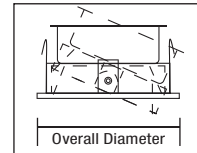

Item No.	Trim	Wattage	Finishes
201WH	Step Baffle	9W PAR20/ R20 Med. Base LED	White
202BZ	Reflector		Bronze
202CH			Chrome
202PTR			Pewter
202WH	Wall Wash		White
204BK			Black
207PT			Pewter
207WH	Gimbal Ring		White
216WH	Shower		White

• All fixtures are compatible with LED equivalent lamps