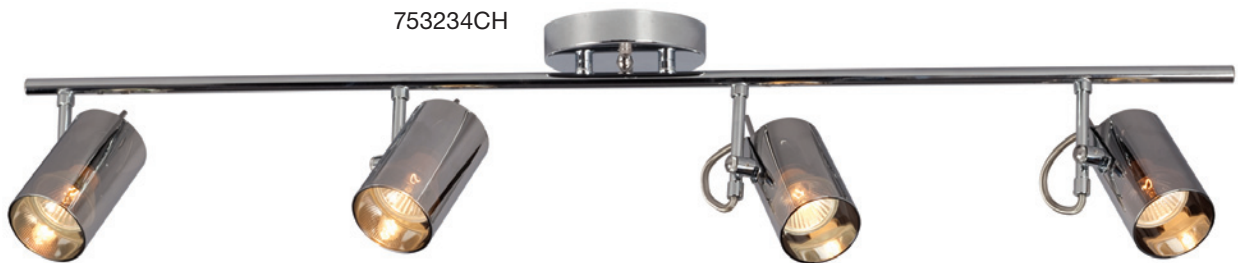

• All fixtures are compatible with LED equivalent lamps

FIXED TRACK- JAYDEN

Polished Chrome (CH) with Chrome Mirrored Glass

753237CH

753232CH

753234CH

Item No.	Dimensions	Details
753232CH	15"L x 4-3/4"W x 7-1/8"H	2 x 50W GU10 Base Shielded
753234CH	34"L x 4-3/4"W x 7-1/8"H	4 x 50W GU10 Base Shielded
753237CH	4-3/4"D x 5-7/8"H	1 x 50W GU10 Base Shielded