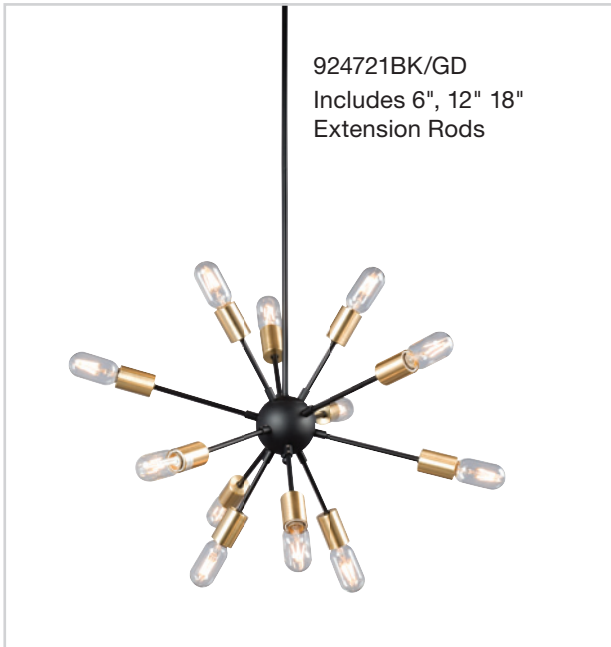

PENDANTS

ANTENA- Black/ Gold

Item No.	Dimensions	Details
924721BK/GD	29"D x 22-3/8"H; 48-3/8"OAH	12 x 60W Med. Base
924725BK/GD	38-1/8"D x 28-7/8"H x 52-1/8"OAH	18 x 60W Med. Base