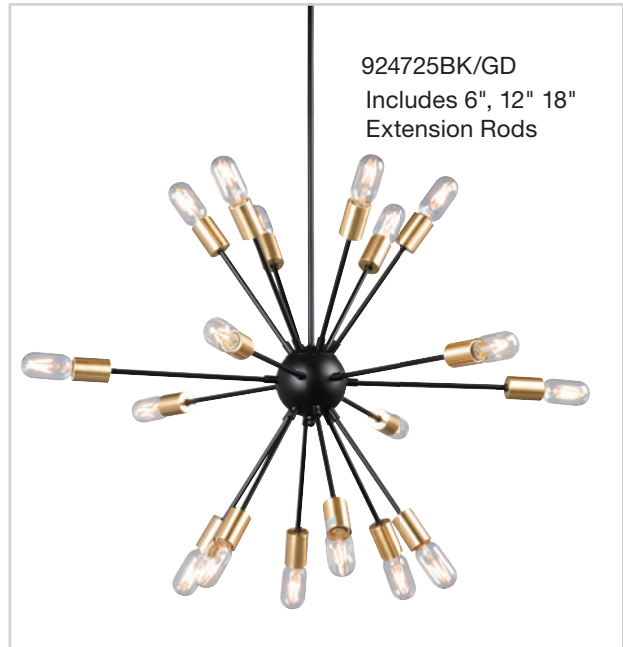

PENDANTS

ANTENA- Black/ Gold

Item No.	Dimensions	Details
924721BK/GD	29"D x 22-3/8"H; 48-3/8"OAH	12 x 60W Med. Base
924725BK/GD	38-1/8"D x 28-7/8"H x 52-1/8"OAH	18 x 60W Med. Base