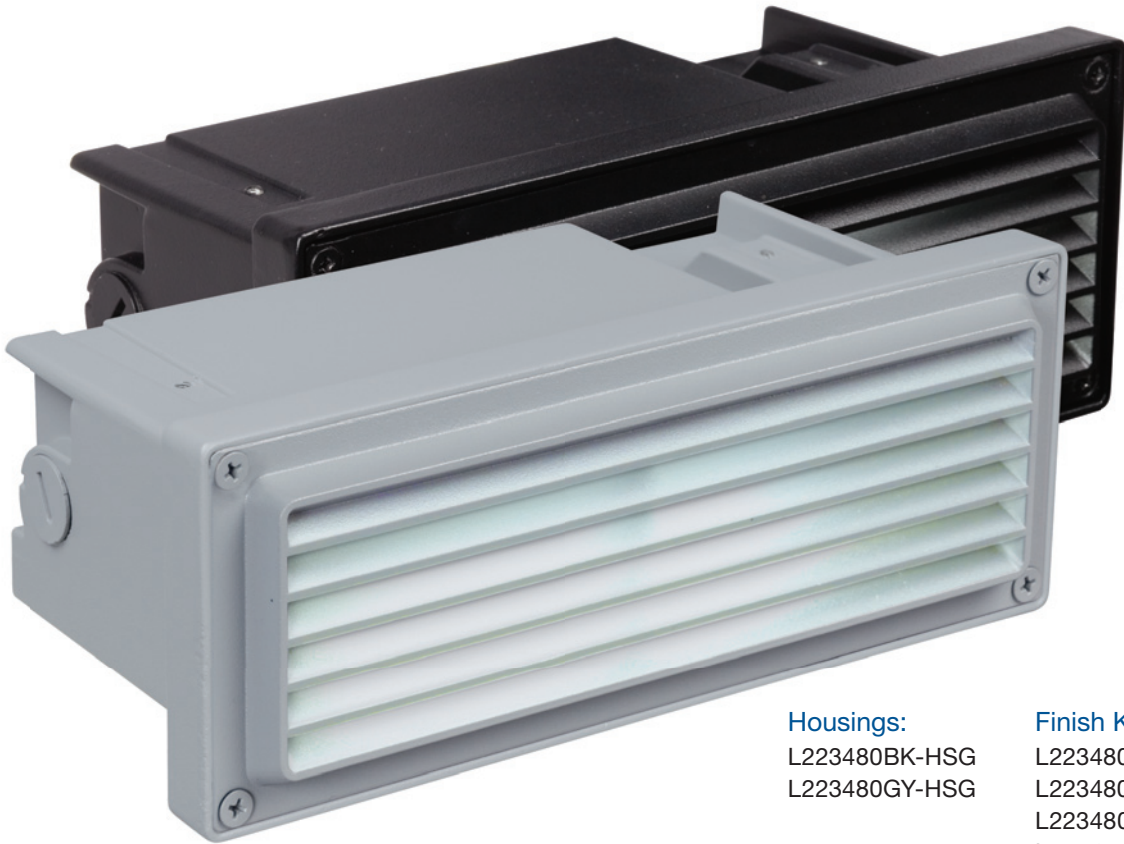

OUTDOOR

Black or Grey Step Lights - Integral LED, 3000K