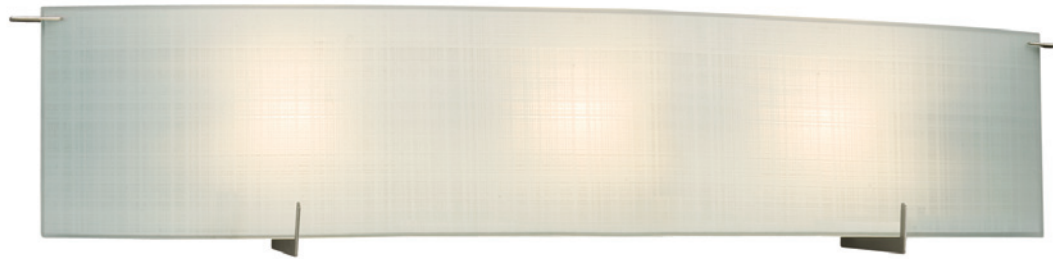

BATH & VANITY- OMNI

Pewter (PT) with Frosted Linen Glass

790511PTR
790512PTR

790515PTR
790516PTR

790517PTR
790518PTR

Item No.	Dimensions	Details	Lamp Included	
790511PTR	15-3/4"W x 6-7/8"H x 4-3/8"E	1 x 100W T3 Halogen	-	-
L790511PT012A1		12W LED, TL:1140 lm/ DL:798 lm, 3000K	✓	✓
L790511PT012AAC*		12W 120V AC LED, TL:1200 lm, 3000K	✓	-
L790511PT016AAC*		16W 120V AC LED, TL:1600 lm, 3000K	-	-
790512PTR	24"W x 6-3/4"H x 4-3/8"E	1 x 100W Med. Base	-	-
790515PTR		2 x 100W T3 Halogen	-	-
L790515PT024A1		2 x 12W LED, TL:2 x 1140 lm/ DL:2 x 798 lm, 3000K	✓	✓
790516PTR		2 x 100W Med. Base	-	-
790517PTR	32-5/8"W x 6-3/4"H x 4-3/8"E	3 x 100W T3 Halogen	-	-
L790517PT036A1		3 x 12W LED, TL:3 x 1140 lm/ DL:3 x 798 lm, 3000K	✓	✓
790518PTR		3 x 100W Med. Base	-	-