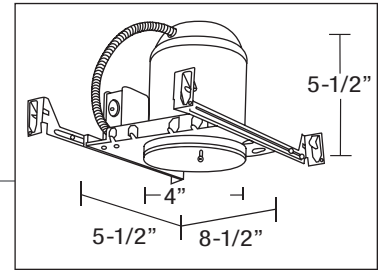

RECESSED

RS2000GAT-LED - 4" AIRTIGHT IC HOUSING/ GU10 BASE

RS2000GAT-LED

Ceiling Opening: 4"

Mounting Plate:

8-1/2" L x 5-1/2" W

Height: 5-1/2"

Lamp:

7W Max. LED, GU10 Base (Lamp not included)

Features:

- Meets CSA/UL standards
- Certified under ASTM-E283 for Airtight Construction
- Adjustable socket bracket
- Mounting bars extend from 14" to 24"
- Accommodates new ceiling up to 1-1/2" thick
- Suitable for damp location
- Approved for insulated or non insulated ceilings