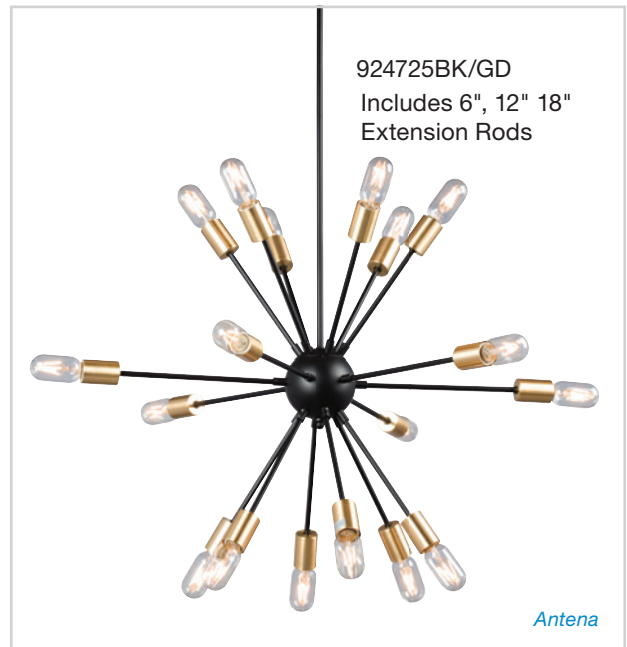

CHANDELIERS

Item No.	Dimensions	Details	Finishes
922755BN	22"D x 26-1/8"H	6 x 60W Cand. Base	Brushed Nickel
922756BN	27-7/8"D x 33-1/8"H	6 x 60W Cand. Base	
924721BK/GD	29"D x 22-3/8"H; 48-3/8"OAH	12 x 60W Med. Base	Black/ Gold
924725BK/GD	38-1/8"D x 28-7/8"H x 52-1/8"OAH	18 x 60W Med. Base	

• All fixtures are compatible with LED equivalent lamps