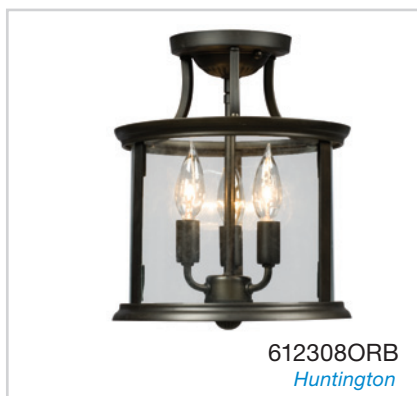

SEMI-FLUSH MOUNTS

Item No.	Shade	Dimensions	Details	Finishes
660480	Marbled Glass	14-3/4"D x 9-3/4"H	3 x 100W Med. Base	PT (Pewter) ORB (Oil Rubbed Bronze)
600498CH	White Glass	12-3/8"D x 10-1/4"H	2 x 60W Med. Base	Polished Chrome
601322BN	Frosted White Glass	13"D x 9-1/4"H	2 x 100W Med. Base	Brushed Nickel
612308	Clear Glass	10"D x 12-3/8"H	3 x 60W Cand. Base	BN (Brushed Nickel) CH (Polished Chrome) ORB (Oil Rubbed Bronze)
620958CH	White Glass	15-3/4"D x 11-1/2"H	3 x 60W Med. Base	Polished Chrome
660335PT	Marbled Glass	13"D x 9"H	2 x 60W Med. Base	Pewter