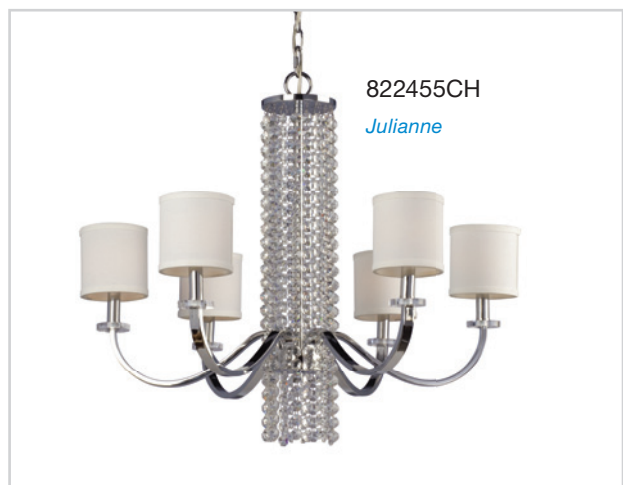

CHANDELIERS

Item No.	Description	Dimensions	Details	Finishes
819565PG	Round Iron Bands	20"D x 22-1/2"H	6 x 60W Cand. Base	Platinum Gold
819566PG		25"D x 27-3/8"H	8 x 60W Cand. Base	
822451CH	Crystal with Off-White Linen Shade	20"D x 25"H	3 x 60W Cand. Base	Polished Chrome
822455CH		29-5/8"D x 25-1/2"H	6 x 60W Cand. Base	
822463BN	Clear Crystal Beads/ Organza and Linen	22-1/4"D x 29-1/8"H	5 x 60W Cand. Base	Brushed Nickel
822465BN	Clear Crystal Beads	25"D x 25-7/8"H	5 x 60W Cand. Base