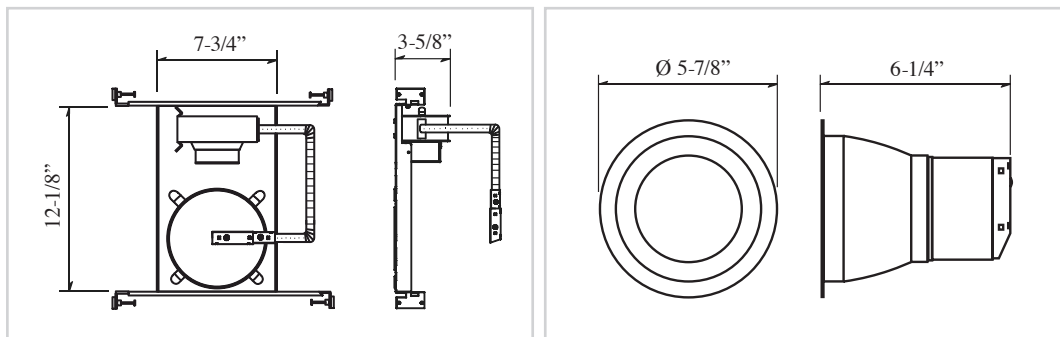

RECESSED

4" LED Downlight & Housing

4" Commercial or Residential Plaster Frame with Hanger Bars Designed for RL-C4CL-21 LED Clear Reflector Trim
Length: 12-1/8"
Width: 7-3/4"
Height: 3-5/8"

RL-C4CL-21

4" Dimmable LED Downlight with Clear Reflector and White Trim Ring, Accommodates 120V~277V Inputs
Diameter: 5-7/8"
Height: 6-1/4"
Lamp: 21W LED, 3000K
Delivered Lumens: 1540 lm
Dimming: 0~10V, most Triac Dimmers
Finish: Chrome/ White

LED