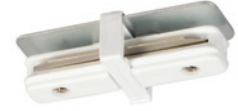

Mini Joiner - Joins two track sections end to end

A-1 BLK

A-1 BZ

A-1 PTR

A-1 WH

L-Connector - Joins track sections end to end at 90°

A-2 BLK

A-2 BZ