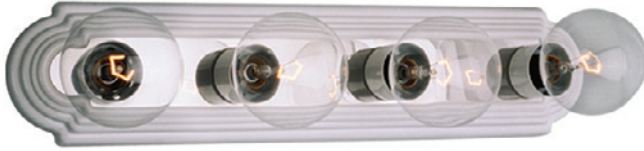

BATH & VANITY

White/Polished Chrome (WH/CH)

700224WH/CH