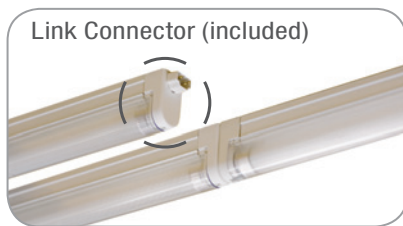

Available Accessories

Item No.	Description	Dimensions	Details	Finishes
4200WH-CON-B	Connector Box	4-3/8" L x 2-3/8" W x 1-1/2" H	-	White
4200WH-CORD-6	6-Foot Cord	72" L	-	
4200WH-CW	Connector Cord	6" or 12" or 24" L	-	
420106WH	-	9-3/8" L x 1" W x 1-3/4" H	1 x 6W T5 (Included)	
420121WH	On/Off Switch	34-1/2" L x 1" W x 1-3/4" H	1 x 21W T5 (Included)	
420128WH	On/Off Switch	46-1/4" L x 1" W x 1-3/4" H	1 x 28W T5 (Included)	
420135WH	On/Off Switch	58" L x 1" W x 1-3/4" H	1 x 35W T5 (Included)	

• All fixtures are compatible with LED equivalent lamps