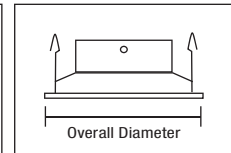

Item No.	Trim	Wattage	Finishes
201WH	Step Baffle	9W PAR20/ R20 Med. Base LED	White
202BZ	Reflector		Bronze
202CH			Chrome
202PTR			Pewter
202WH			White
204BK	Wall Wash		Black
207PT	Gimbal Ring		Pewter
207WH			White
216WH	Shower		White