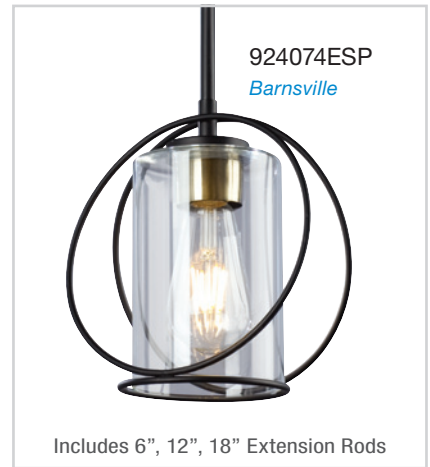

PENDANTS

Item No.	Shade	Dimensions	Details	Finishes
917870	Clear Glass	6"D x 10"H	1 x 60W Med. Base	BN (Brushed Nickel) BZ (Bronze)
917880		7"D x 7-7/8"H		
919051BN	-	6"D x 4-3/8"H	1 x 60W Cand. Base	Brushed Nickel
919052BN		16"D x 7-7/8"H	1 x 100W Med. Base	
924074ESP	Clear Glass	8"D x 8-1/4"H; 45-1/4"OAH	1 x 60W Med. Base	Espresso
924084ESP		8"D x 10-1/2"H; 48-1/2"OAH		

• All fixtures are compatible with LED equivalent lamps