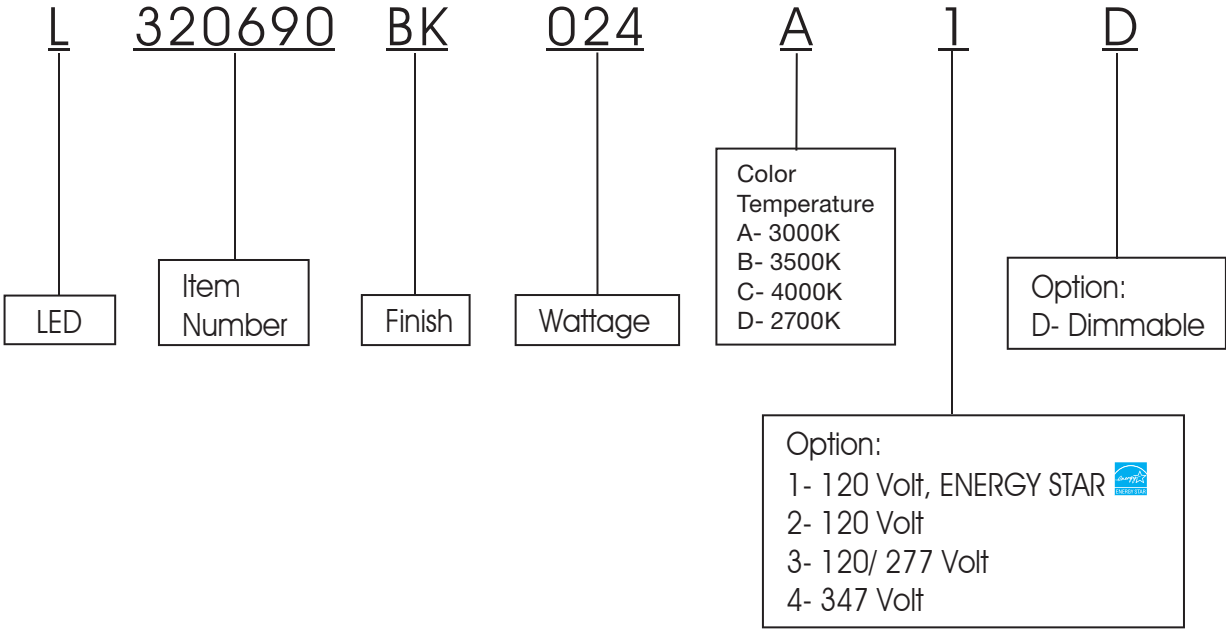

LED Item NUMBER LEGEND

eg : **L320690BK024A1D**