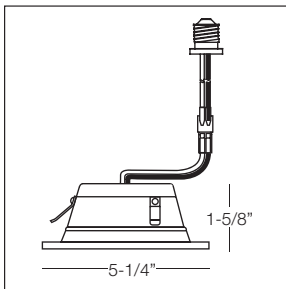

RECESSED

4" AC LED DOWNLIGHT

5"/6" AC LED DOWNLIGHT

Specifications:

Item No.	Input Voltage	LED Power	CRI	Lumens (lm)	Beam Angle	Color Temp. (K)
RL-R202WH	AC 120	13W	90+	900	120°	3000
	Dimmable 4" LED Trim with Medium Base Socket Adaptor. Use with RL-RT2000AT Housing for New Construction, Compatible with Most 4" Standard Recessed Incandescent Housings.					
RL-R562WH	AC 120	15W	90+	1000	120°	3000
	This driverless LED downlight is designed to replace the existing incandescent downlight and is suitable for most existing 5" or 6" remodel or new construction housings. Mounting Hardware and Medium Base Socket Adaptor Included.					

Features & Benefits:

- Driverless LED technology has the additional benefits of being dimmable as standard and contains less components for an even longer product life.
- Samsung high quality LED chips
- Aluminum construction with satin white finish
- Suitable for indoor and damp locations
- No tools required for installation
- Reduce energy consumption up to 86%
- 10%~100% dimmable with most LED compatible dimmers
- Product includes with E26 socket adaptor
- 5 years limited warranty
- ENERGY STAR certified.