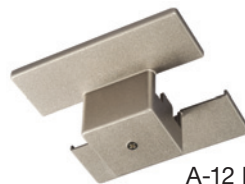

Finishes: Black (BLK), Bronze (BZ), Pewter (PTR), White (WH)

Floating Canopy - Allows for power anywhere along the length of track

A-12 BLK

A-12 BZ

A-12 PTR

A-12 WH

Mono-Point - Feeds power to single track head