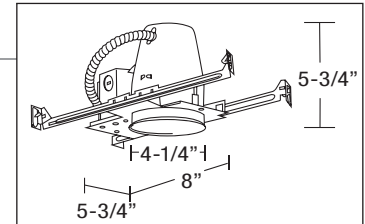

RECESSED

4" HOUSINGS 50W PAR20/R20 or LED Equivalent

4" LINE VOLTAGE NON IC RETROFIT SHALLOW HOUSING

RS2000R-S

Ceiling Opening: 4-1/8"
Height: 4-5/8"
Lamp:
50W Max. Med. Base PAR20

Features:

- Meets CSA/UL standards
- Thermally protected
- Adjustable socket bracket
- Accommodates ceiling up to 1" thick
- Suitable for damp location
- Optional premounting plate available for new constructions (RS2000R-PLATE)

Optional Plate for 4" RS2000R-G

New construction premounting plate for 4" Retrofit Housing.

1. Slot size offers flexibility
2. Slot Length 4-5/8" x 3/16"
3. Plate Size: 13-1/4"L x 6-1/2"W

4" LINE VOLTAGE NON IC HOUSING

RS2000

Ceiling Opening: 4-1/4"
Mounting Plate:
8"L x 5-3/4"W
Height: 5-3/4"
Lamp:
50W Max. Med. Base PAR20/ R20

Features:

- Meets CSA/UL standards
- Thermally protected
- Adjustable socket bracket
- Mounting bars extend from 14" to 24"
- Housing adjusts 1-1/2", vertically in mounting band and may be removed to access junction box after installation
- Accommodates new ceiling up to 1-1/2" thick
- Suitable for damp location

INTERCHANGEABLE TRIMS - 5"D

Item No.	Trim	Wattage	Finishes
201WH	Step Baffle	9W PAR20/ R20 Med. Base LED	White
202BZ	Reflector		Bronze
202CH			Chrome
202PTR			Pewter
202WH	Wall Wash		White
204BK			Black
207PT			Pewter
207WH	Gimbal Ring		White
216WH	Shower		White

• All fixtures are compatible with LED equivalent lamps