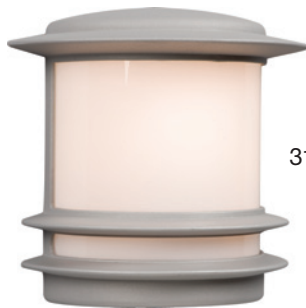

OUTDOOR

Polycarbonate Lens

312730MS

Item No.	Dimensions	Details	Lamp Included		Finishes
312730	9-3/4"W x 9-1/2"H x 5-1/2"E	1 x 60W Med. Base	-	-	BK (Black) MS (Matte Silver)
L312730XX009AAC*		9W 120V AC LED, TL:800 lm/ DL:560 lm, 3000K	-	-	
L312730XX012A1		12W LED, TL:1140 lm/ DL:798 lm, 3000K	✓	✓	
L312730XX014AAC*		14W 120V AC LED, TL:1200 lm/ DL:840 lm, 3000K	-	-	
312733BK	9"D x 30"H	1 x 100W Med. Base	-	-	Black

*Dimmable (please check our website for dimmer list) / TL: Total Lumens, DL: Delivered Lumens