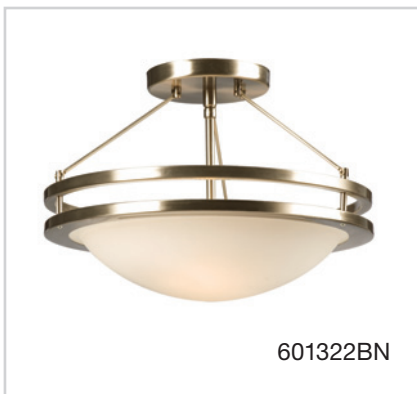

SEMI-FLUSH MOUNTS

Item No.	Shade	Dimensions	Details	Finishes
660480	Marbled Glass	14-3/4"D x 9-3/4"H	3 x 100W Med. Base	PT (Pewter) ORB (Oil Rubbed Bronze)
600498CH	White Glass	12-3/8"D x 10-1/4"H	2 x 60W Med. Base	Polished Chrome
601322BN	Frosted White Glass	13"D x 9-1/4"H	2 x 100W Med. Base	Brushed Nickel
612308	Clear Glass	10"D x 12-3/8"H	3 x 60W Cand. Base	BN (Brushed Nickel) CH (Polished Chrome) ORB (Oil Rubbed Bronze)
620958CH	White Glass	15-3/4"D x 11-1/2"H	3 x 60W Med. Base	Polished Chrome
660335PT	Marbled Glass	13"D x 9"H	2 x 60W Med. Base	Pewter