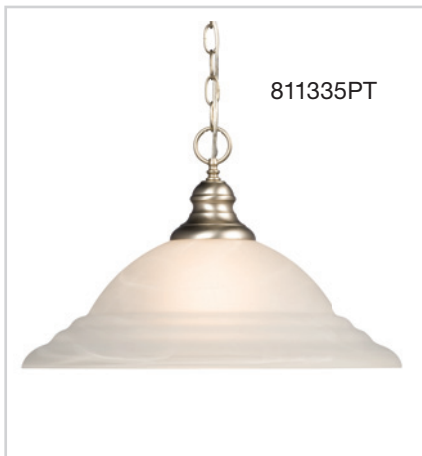

PENDANTS

Item No.	Shade	Dimensions	Details	Finishes
805849WH	Metal	15-5/8"D x 8-1/2"H	1 x 100W Med. Base	White
811331	Frosted Ribbed Glass	18"D x 9-1/2"H	1 x 100W Med. Base	PT/FR (Pewter) WH/FR (White)
	Clear Ribbed Glass			PTR (Pewter) WH (White)
811335PT	Marbled Glass	17-3/8"D x 11-1/2"H	1 x 100W Med. Base	Pewter
811871PT	Marbled Glass	16"D x 11"H	1 x 100W Med. Base	Pewter