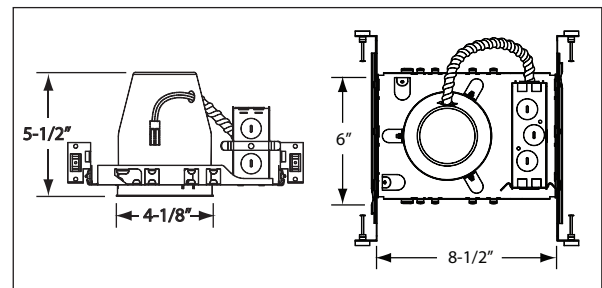

RECESSED

4" LED HOUSING

4" LED dedicated IC housing, RL-RT2000AT is designed for new construction installations and suitable for use in non-insulated or insulated ceiling applications. Air tight construction reduces energy costs by reducing the amount of air leakage through the ceiling.

Plaster Frame	Galvanized steel construction. The housing can be removed from plaster frame to provide access to the junction box.
Junction Box	Listed for through branch circuit wiring.
	Contains one 1-1/8", six 7/8" knockouts and four Romex pryouts with strain relief. Quick connect wire connectors.
Bar Hanger	Pre-installed real nail easily installs in regular lumber or engineered lumber.
	Hanger bars are adjustable from 13-5/8" to 25" and can be repositioned 90° on plaster frame.
Listings	cULus Listed for damp location/ cULus Listed for feed through
	Certified under ASTM-E283 for air tight construction
	Meets state of California Title 24 requirements

Available LED Downlight