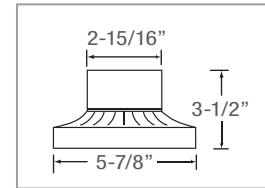

Item No.	Category	Dimensions	Finishes
301000	Column Adapter	5-7/8"L x 5-7/8"W x 3-1/2"H	BK (Black) WH (White)
301001BK	Post	10"D x 71-1/4"H	Black

• All fixtures are compatible with LED equivalent lamps