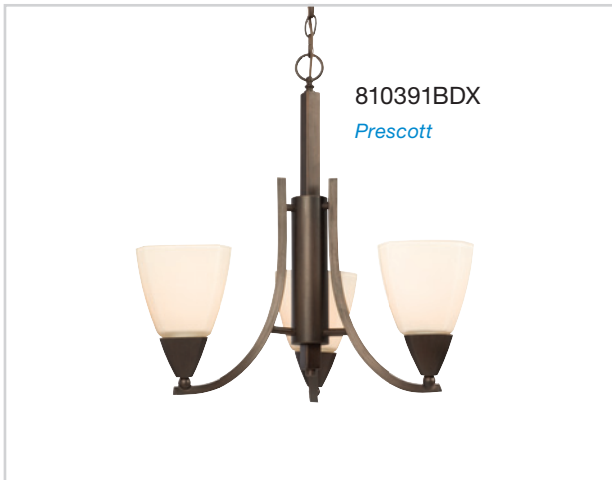

CHANDELIERS

Item No.	Shade	Dimensions	Details	Finishes
810391BDX	White Glass	21"D x 21-5/8"H	3 x 60W Med. Base	Bordeaux
810393BDX		25-3/4"D x 23-3/8"H	5 x 60W Med. Base	
810396BDX		30-1/2"D x 31-1/4"H	9 x 60W Med. Base	
812061CH	White Glass	19"D x 20"H	3 x 60W Med. Base A15	Polished Chrome
812063CH		22-3/4"D x 21"H	5 x 60W Med. Base A15	
814293CH	White Opal/ Clear Glass	22"D x 18"H	5 x 60W Med. Base	Polished Chrome

• All fixtures are compatible with LED equivalent lamps