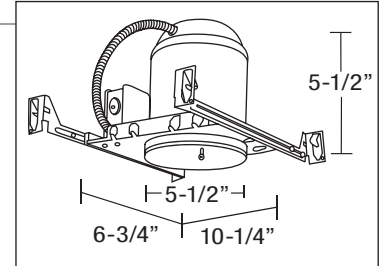

Features:

- Meets CSA/UL standards
- Thermally protected
- Adjustable socket bracket
- Mounting bars extend from 14" to 24"
- Meets Washington State energy code standards
- Accommodates new ceiling up to 1-1/2" thick
- Suitable for damp location
- Approved for insulated ceilings