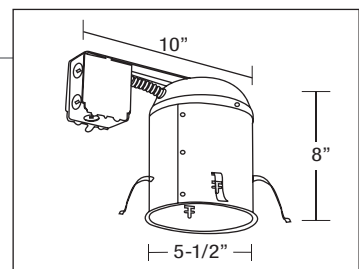

RECESSED

5" HOUSINGS & TRIMS PAR30

5" LINE VOLTAGE AIRTIGHT IC HOUSING

RS3000B-S

RS3000B-S

Ceiling Opening: 5-1/2"
 Mounting Plate:
 10-1/4" L x 6-3/4" W
 Height: 5-1/2"
 Lamp:
 50W Max. Med. Base PAR30

Features: