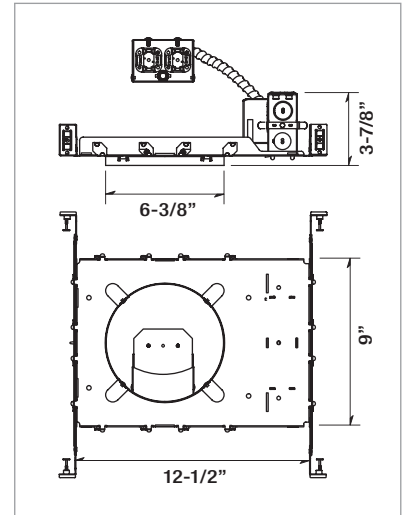

RECESSED

6" COMPACT FLUORESCENT HORIZONTAL LAMPING

6" COMPACT FLUORESCENT NON IC HORIZONTAL

Item No.	RH5000-213E (2 x 13W DTT) RH5000-226E (2 x 26W TTT)
Ceiling Opening	6-3/8"
Mounting Plate	12-1/2" L x 9" W
Height	3-1/2"
Features	Mounting bars extend from 14" to 24"
	Meets CSA/UL standards
	Program start, HPF thermally protected ballast fused, dual voltage 120-277V
	Accommodates new ceiling up to 1-1/2" thick
	Suitable for damp location
	Listed for through branch circuit wiring.