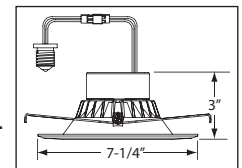

5" 6" LED DOWNLIGHT

RL-RT560WH or RL-RT560BN LED retrofit trims are designed for use in 5" and 6" LED housings and are compatible with most 5" and 6" recessed standard incandescent housings.