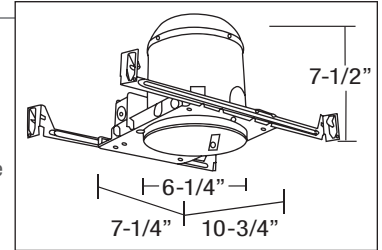

RS5000AT-LED

Ceiling Opening: 6-1/4"
Mounting Plate:
10-3/4" L x 7-1/4" W
Height: 7-1/2"
Lamp: 18W Max. LED, Med. Base
(Lamp not included)

Features:

- Meets CSA/UL standards
- Certified under ASTM-E283 for Airtight Construction
- Adjustable socket bracket
- Mounting bars extend from 14" to 24"
- 7-1/2" height allows for use in 2" x 8" joist construction or higher
- Accommodates new ceiling up to 1-1/2" thick
- Suitable for damp location
- Approved for insulated or non insulated ceilings