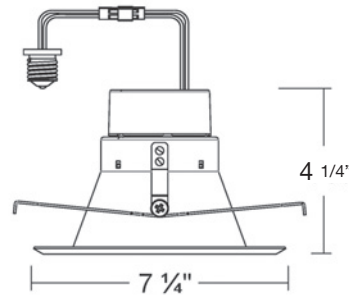

Specifications:

Item No.	LED Power	CRI	Lumens (lm)	Color Temp. (K)
RL-RT419CW	13W	90	800	3000
	Dimmable 4" LED Trim with Medium Base Socket Adaptor, Clear Reflector. Use with RL-RT2000AT Housing for New Construction, Compatible with Most 4" Standard Recessed Incandescent Housings			
RL-RT569CH	17W	90	1100	3000
	Dimmable 5"6" LED Trim with Medium Base Socket Adaptor, Clear Reflector. Use with RL-RT3000SAT Housing for New Construction, Compatible with Most 5" or 6" Standard Recessed Incandescent Housings.			

Features & Benefits:

- For new construction or retrofit applications
- Aluminum construction with clear reflector
- Suitable for indoor and damp locations
- No tools required for installation
- Reduce energy consumption up to 86%
- 10%~100% dimmable with most LED compatible dimmers
- Product includes E26 medium base socket adaptor
- 5 year limited warranty