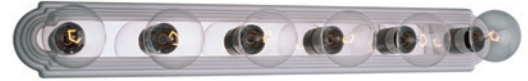

700236WH/CH

Item No.	Dimensions	Details
700224WH/CH	24"W x 4-7/8"H x 2-3/4"E	4 x 60W Med. Base
700236WH/CH	36"W x 4-7/8"H x 2-3/4"E	6 x 60W Med. Base

Polished Brass (PB)