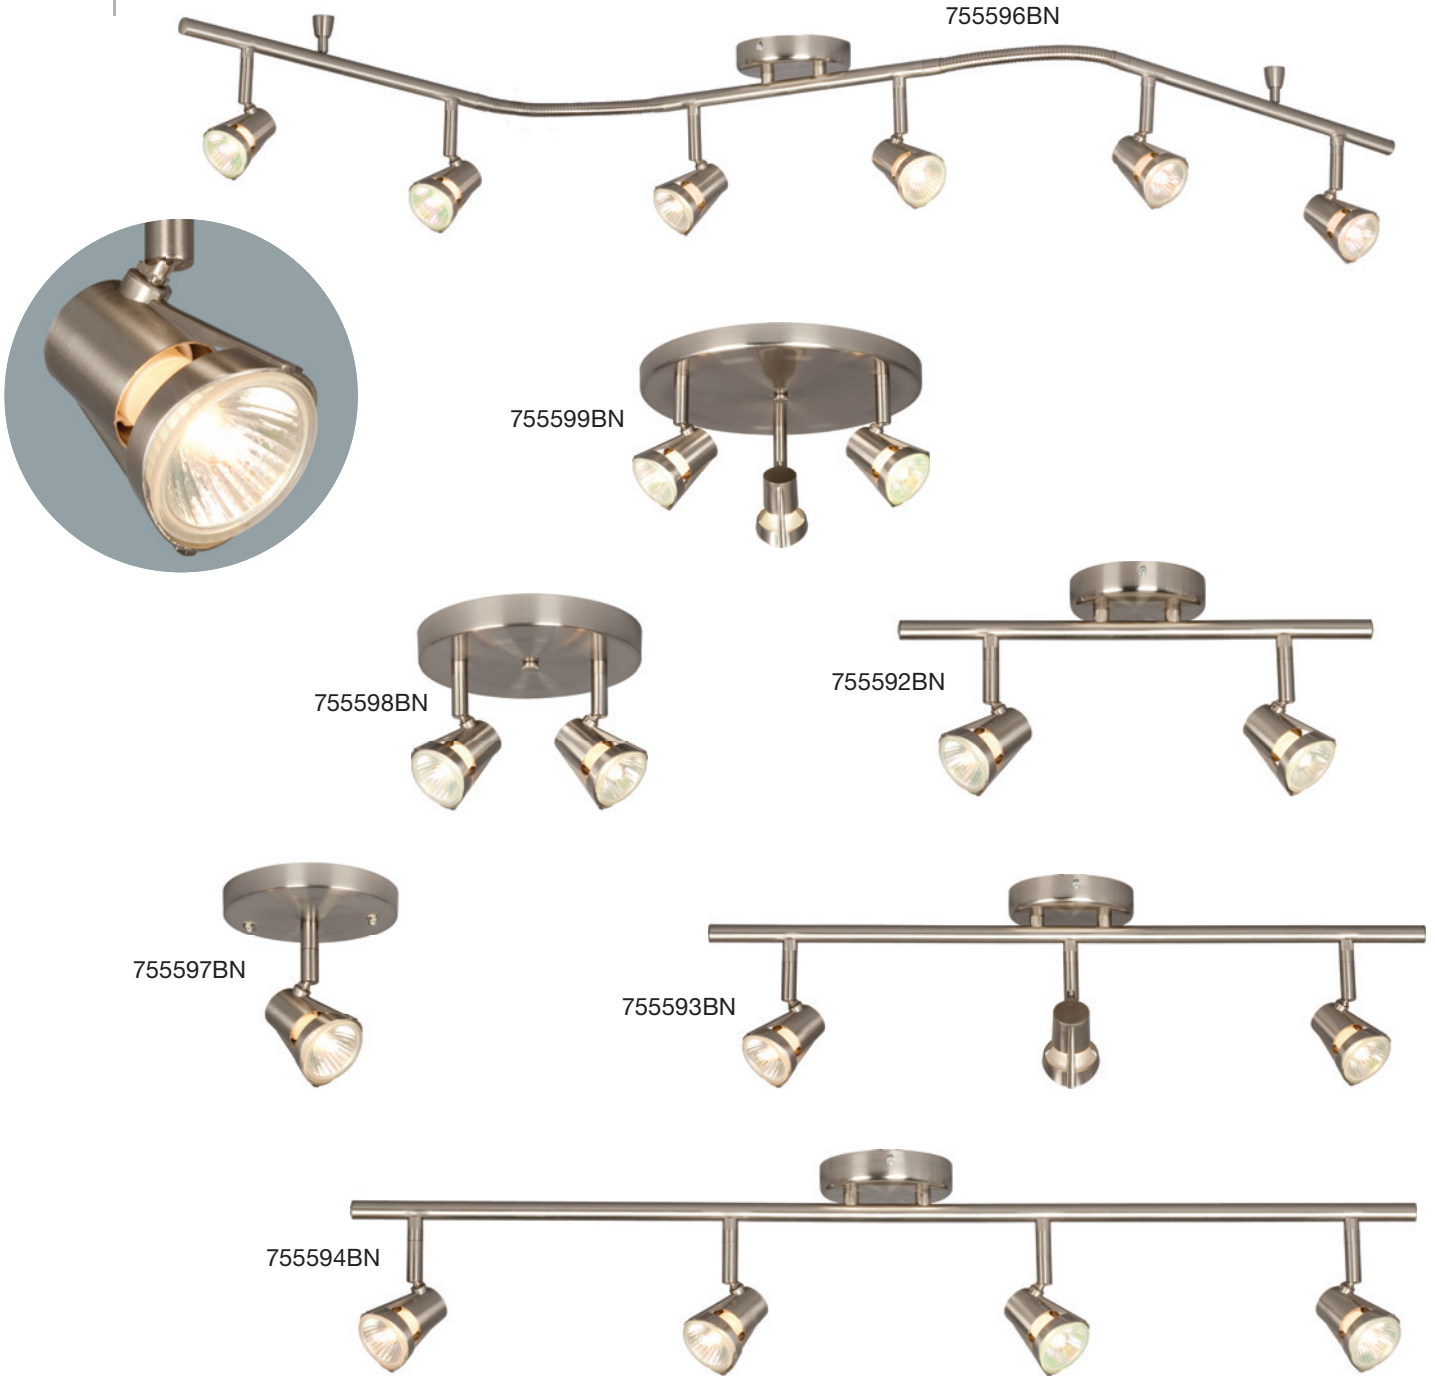

FIXED TRACK

Brushed Nickel (BN)

Item No.	Shade	Dimensions	Details	
755592BN	Metal	15" L x 4-3/4" W x 6-1/4" H	2 x 50W GU10 Base Shielded	
755593BN		25" L x 4-3/4" W x 6-1/4" H	3 x 50W GU10 Base Shielded	
755594BN		35" L x 4-3/4" W x 6-1/4" H	4 x 50W GU10 Base Shielded	
755596BN		Metal with Flexible Arms	61" L x 4-3/4" W x 6-1/4" H	6 x 50W GU10 Base Shielded
755597BN	Metal	4-3/4" D x 5" H	1 x 50W GU10 Base Shielded	
755598BN		7" D x 5" H	2 x 50W GU10 Base Shielded	
755599BN		10-1/8" D x 5" H	3 x 50W GU10 Base Shielded	

• All fixtures are compatible with LED equivalent lamps