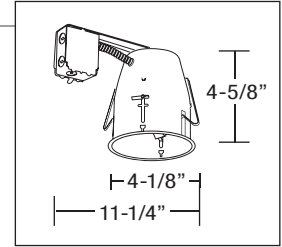

Optional Plate for 4" RS2000R-G

New construction premounting plate for 4" Retrofit Housing.

1. Slot size offers flexibility
2. Slot Length 4-5/8" x 3/16"
3. Plate Size: 13-1/4"L x 6-1/2"W