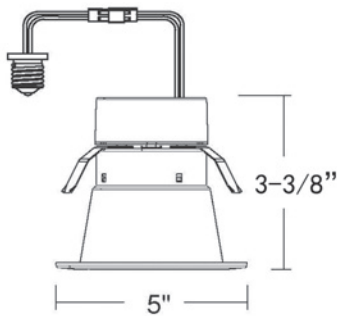

RECESSED

Recessed Trims- 4" & 5"6" LED

4" LED DOWNLIGHT

5"6" LED DOWNLIGHT

Specifications:

Item No.	LED Power	CRI	Lumens (lm)	Color Temp. (K)
RL-RT419CW	13W	90	800	3000
	Dimmable 4" LED Trim with Medium Base Socket Adaptor, Clear Reflector. Use with RL-RT2000AT Housing for New Construction, Compatible with Most 4" Standard Recessed Incandescent Housings			
RL-RT569CH	17W	90	1100	3000
	Dimmable 5"6" LED Trim with Medium Base Socket Adaptor, Clear Reflector. Use with RL-RT3000SAT Housing for New Construction, Compatible with Most 5" or 6" Standard Recessed Incandescent Housings.			

Features & Benefits:

- For new construction or retrofit applications
- Aluminum construction with clear reflector
- Suitable for indoor and damp locations
- No tools required for installation
- Reduce energy consumption up to 86%
- 10%~100% dimmable with most LED compatible dimmers
- Product includes E26 medium base socket adaptor
- 5 year limited warranty