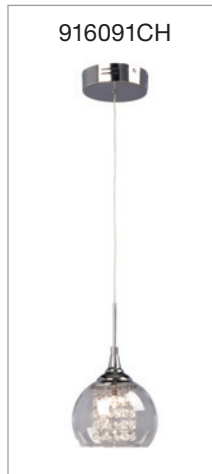

COLLECTIONS- RIHANNA

Polished Chrome (CH) with Clear Glass & Clear Crystal Jewels

916091CH