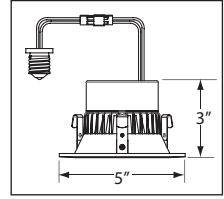

RECESSED

4" LED DOWNLIGHT

RL-RT200WH or RL-RT200BN LED retrofit trims are designed for use in 4" LED housings and are compatible with most 4" recessed standard incandescent housings.