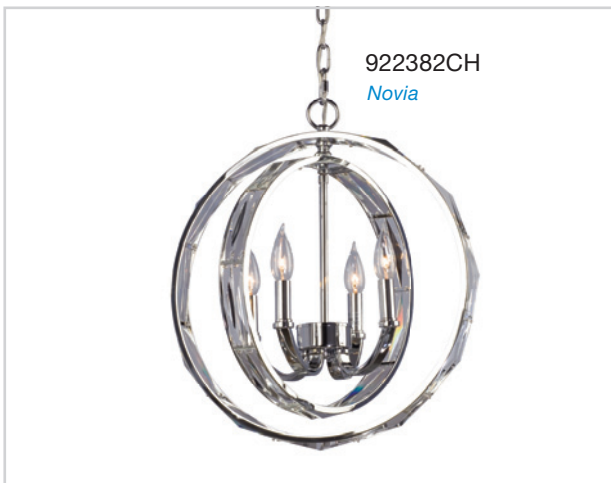

CHANDELIERS

Item No.	Shade	Dimensions	Details	Finishes
800393CH/BK	White Glass	24"D x 54-1/4"H	5 x 60W Med. Base	Chrome and Black
800413CH/BK		21-1/2"D x 22"H	5 x 60W Med. Base	
810451BDX		18-1/2"D x 22-1/8"H	3 x 60W Med. Base	Bordeaux
810453BDX		21"D x 23-1/4"H	5 x 60W Med. Base	
922382CH	-	18-1/4"D x 20-1/2"H	4 x 60W Cand. Base	Polished Chrome
922383CH	-	21-1/4"D x 23-1/4"H	6 x 60W Cand. Base