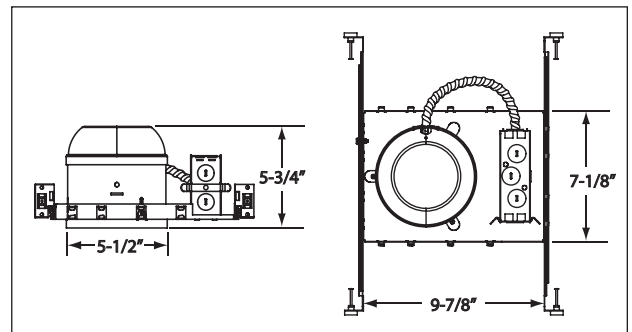

RECESSED

5" LED HOUSING

5" LED dedicated IC shallow housing, RL-RT3000SAT is designed for new construction installations and suitable for use in non-insulated or insulated ceiling applications. For use in shallow ceiling which have tighter clearances.

Plaster Frame	Galvanized steel construction. The housing can be removed from plaster frame to provide access to the junction box.
Junction Box	Listed for through branch circuit wiring.
	Contains one 1-1/8", six 7/8" knockouts and four Romex pryouts with strain relief. Quick connect wire connectors.
Bar Hanger	Pre-installed real nail easily installs in regular lumber or engineered lumber.
	Hanger bars are adjustable from 13-5/8" to 25" and can be repositioned 90° on plaster frame.
Listings	cULus Listed for damp location/ cULus Listed for feed through
	Certified under ASTM-E283 for air tight construction
	Meets state of California Title 24 requirements

Available LED Downlight