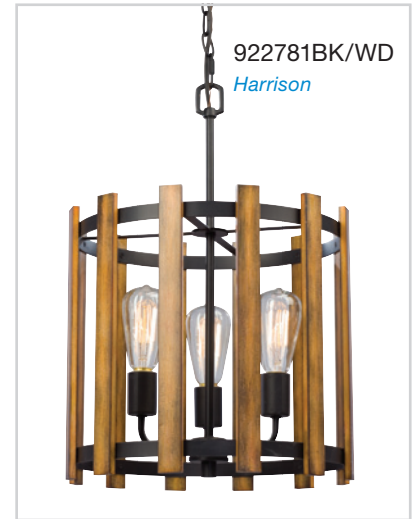

PENDANTS

Item No.	Dimensions	Details	Finishes
922770BK/WD	12"D x 19"H	4 x 60W Med. Base	Black/ Faux Wood
922771BK/WD	22"D x 21"H	6 x 60W Med. Base	
922781BK/WD	15"D x 21-3/4"H	3 x 60W Med. Base	Black/ Faux Wood

• All fixtures are compatible with LED equivalent lamps

ARITZA Polished Chrome (CH) with Clear Crystal Bubble Glass and Linear Detail, 3000K, Dimmable

Item No.	Dimensions	Details
L914703CH*	19-5/8"L x 4-3/4"W x 12-1/2"H; 120"OAH	3 x 5W LED, TL:3 x 500lm/ DL:3 x 350 lm
L914705CH*	11-3/4"D x 12-1/2"H; 120"OAH	5 x 5W LED, TL:5 x 500lm/ DL:5 x 350 lm
L914706CH*	13-3/4"D x 12-1/2"H; 120"OAH	9 x 5W LED, TL:9 x 500lm/ DL:9 x 350 lm

*Dimmable (please check our website for dimmer list) / TL: Total Lumens, DL: Delivered Lumens