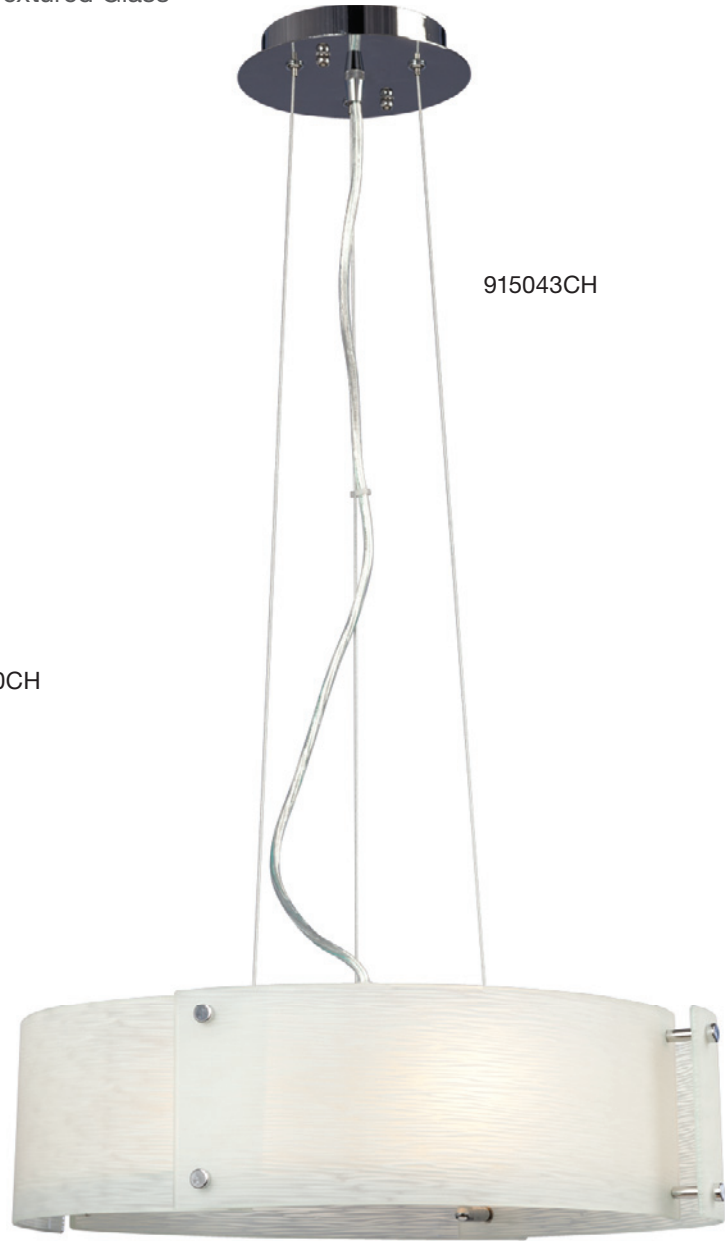

*Dimmable (please check our website for dimmer list) / TL: Total Lumens, DL: Delivered Lumens

- For other color temperatures, photometric data, dimming and voltage options, please consult factory
- All fixtures are compatible with LED equivalent lamps

COLLECTIONS- MADEO

Polished Chrome (CH) with Frosted Textured Glass

215040CH

915043CH

Item No.	Category	Dimensions	Details	Lamp Included	
215040CH	Wall Sconce	9"W x 11"H x 5-1/8"E	1 x 100W Med. Base	-	-
L215040CH012A1			12W LED, TL:1140 lm/ DL:798 lm, 3000K	✓	✓
L215040CH012AAC*			12W 120V AC LED, TL:1200 lm, 3000K	✓	-
L215040CH016AAC*			16W 120V AC LED, TL:1600 lm, 3000K	✓	-
915043CH	Pendant	18"D x 4-3/4"H; 77-3/8"OAH	3 x 60W Med. Base	-	-
L915043CH024A1			24W LED, TL:2280 lm/ DL:1596 lm, 3000K	✓	✓
L915043CH031A1			33W LED, TL:3135 lm/ DL:2195 lm, 3000K	✓	✓