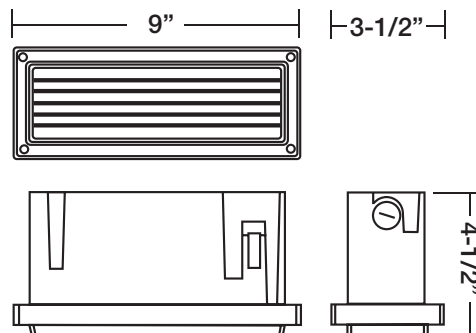

OUTDOOR

Black or Grey Step Lights - Integral LED, 3000K

Cast-aluminum housing with corrosion-resistant paint in Black or Grey finish. ADA compliant. Horizontal Louver Recessed Step Light adds additional diffusion to its energy efficient LED light source. The horizontal louvers help guide the light towards your steps and walkways, preventing any glaring hotspots while illuminating your path.

Housings:

L223480BK-HSG
L223480GY-HSG

Finish Kit:

L223480BK0830 (8W/ 3000K)
L223480BK0840 (8W/ 4000K)
L223480GY0830 (8W/ 3000K)
L223480GY0840 (8W/ 4000K)
L223480BK1230 (12W/ 3000K)
L223480BK1240 (12W/ 4000K)
L223480GY1230 (12W/ 3000K)
L223480GY1240 (12W/ 4000K)

Details:

- Material: Cast-Aluminum
- IP65 rated, suitable for interior or exterior
- Built-in enclosed driver
- 8Watt/ Total Lumens: 1107 lm/ Delivered Lumens: 107 lm
- 12Watt/ Total Lumens: 1600 lm/ Delivered Lumens: 192 lm
- Color Temp.: 3000K, 4000K optional
- CSA or Equivalent

• All fixtures are compatible with LED