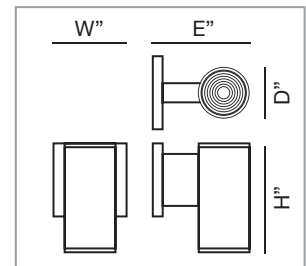

OUTDOOR

Aluminum construction, All fixtures available in Black, Dimmable, 3000K

Weather Proof Lens

L325522BK

Item No.	Dimensions	Details	Cylinder
L325521BK	4-3/8"W x 8-1/8"H x 5-3/4"E	1 x 15W 120V AC LED, TL:1500 lm/ DL:1100 lm	4"D
L325522BK	4-3/8"W x 12-1/4"H x 5-3/4"E	2 x 15W 120V AC LED, TL:2 x 1500 lm/ DL:2 x 1050 lm	4"D
L325531BK	4-3/8"W x 6"H x 4-1/4"E	1 x 10W LED, TL:1000 lm/ DL:800 lm	2-3/4"D
L325532BK	4-3/8"W x 8"H x 4-1/4"E	2 x 10W LED, TL:2 x 1000 lm/ DL:2 x 750 lm	2-3/4"D

TL: Total Lumens, DL: Delivered Lumens