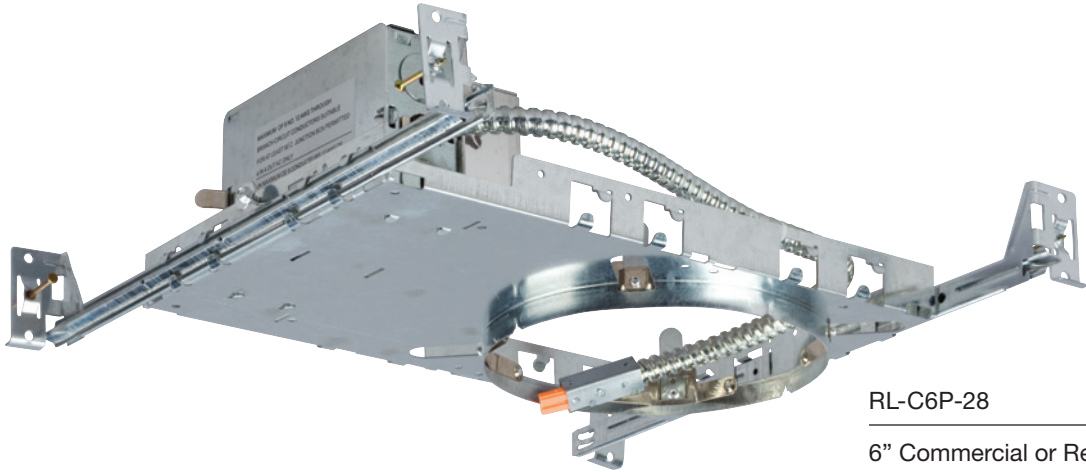

RECESSED

6" LED Downlight & Housing

RL-C6P-28

6" Commercial or Residential
Plaster Frame with Hanger Bars
Designed for RL-C6CL-28 LED
Downlight

Length: 12-1/8"

Width: 7-7/8"

Height: 3-5/8"

RL-C6CL-28