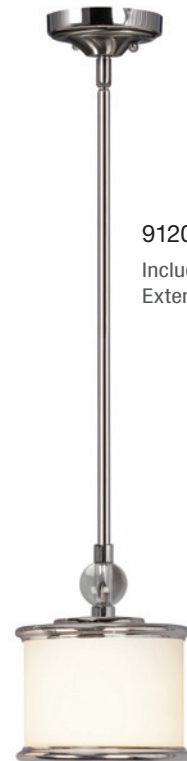

COLLECTIONS- HILTON

Polished Chrome (CH) with White Glass

612063CH

912065CH

912063CH

912064CH

Includes 6", 12", 18"
Extension Rods

Item No.	Category	Dimensions	Details
612063CH	Flush Mount	13-3/8"D x 7-7/8"H	2 x 60W Med. Base
912063CH	Pendant	36"L x 7-3/8"W x 9"H; 47-5/8"OAH	3 x 60W Med. Base
912064CH	Mini-Pendant	7-1/2"D x 9-1/8"H; 48-1/2"OAH	1 x 60W Med. Base
912065CH	Pendant	18"D x 23-3/4"H	3 x 60W Med. Base