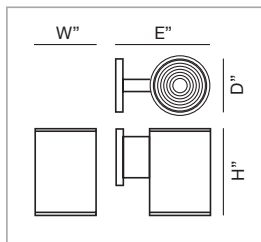

OUTDOOR

LED Outdoor Wall Light with Clear Seeded Glass, 4000K, Non-Dimmable

Item No.	Shade	Dimensions	Details	Finishes
L325541BK	Clear Seeded Glass	4-3/4"W x 10"H x 2-1/2"E	11W Integral LED, DL:550 lm, 4000K	Black
L325542BK	Clear Seeded Glass	6-1/2"W x 13-3/4"H x 2-1/2"E	11W Integral LED, DL:500 lm, 4000K	
L325622BK	Aluminum Shade	6"W x 6"H x 4"E	2W Integral LED, DL: 200 lm, 3000K	Matte Black

Aluminum construction, All fixtures available in Black (BK) or Matte Silver (MS), 3000K

5"D Cylinder

L323044BK

Item No.	Dimensions	Details	Lamp included
323041BK	5"W x 7-1/4"H x 7-3/4"E	1 x 75W Med. Base, BR 30/ PAR 30	-
L323041BK*		15W 120V AC LED, TL:1000 lm/ DL:800 lm, 3000K, Dimmable	✓
323042BK	5"W x 14-1/4"H x 7-3/4"E	2 x 75W Med. Base, BR 30/ PAR 30	-
L323042BK*		2 x 15W 120V AC LED, TL:2 x 1000 lm/ DL:2 x 800 lm, 3000K, Dimmable	✓
323044BK	5"D x 6-3/4"H	1 x 75W Med. Base, BR 30/ PAR 30	-
L323044BK*		15W 120V AC LED, TL:1000 lm/ DL:800 lm, 3000K, Dimmable	✓

*Dimmable (please check our website for dimmer list) / TL: Total Lumens, DL: Delivered Lumens

• All fixtures are compatible with LED equivalent lamps