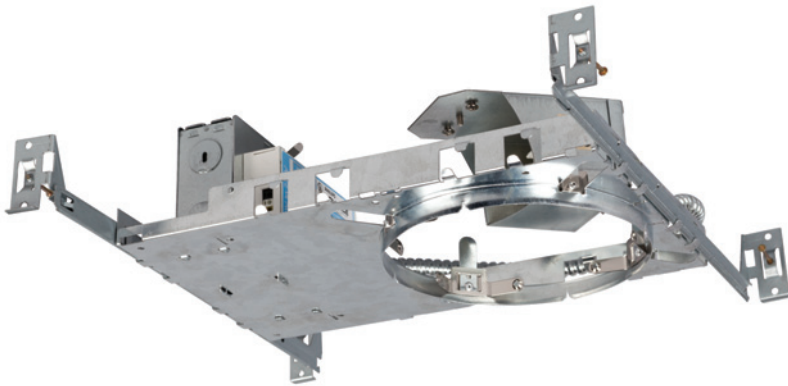

RECESSED

6" COMPACT FLUORESCENT HORIZONTAL LAMPING

6" COMPACT FLUORESCENT NON IC HORIZONTAL

Item No.	RH5000-213E (2 x 13W DTT) RH5000-226E (2 x 26W TTT)
Ceiling Opening	6-3/8"
Mounting Plate	12-1/2" L x 9" W
Height	3-1/2"
Features	Mounting bars extend from 14" to 24"
	Meets CSA/UL standards
	Program start, HPF thermally protected ballast fused, dual voltage 120-277V
	Accommodates new ceiling up to 1-1/2" thick
	Suitable for damp location
	Listed for through branch circuit wiring.