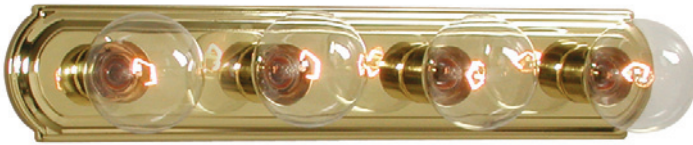

BATH & VANITY

White/Polished Chrome (WH/CH)

Item No.	Dimensions	Details
700224WH/CH	24"W x 4-7/8"H x 2-3/4"E	4 x 60W Med. Base
700236WH/CH	36"W x 4-7/8"H x 2-3/4"E	6 x 60W Med. Base

Polished Brass (PB)

730524PB

Item No.	Dimensions	Details
730524PB	24"W x 4-1/2"H x 2"E	4 x 60W Med. Base
730536PB	36"W x 4-1/4"H x 2"E	6 x 60W Med. Base
730548PB	48"W x 4-1/2"H x 2"E	8 x 60W Med. Base

White (WH)

Item No.	Glass	Dimensions	Details
600907	Curve/Outlet	11-1/2"W x 6"H x 5"E	2 x 60W Med. Base