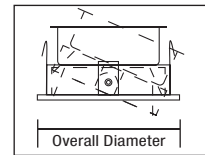

INTERCHANGEABLE TRIMS - 6-1/2"D

302PT