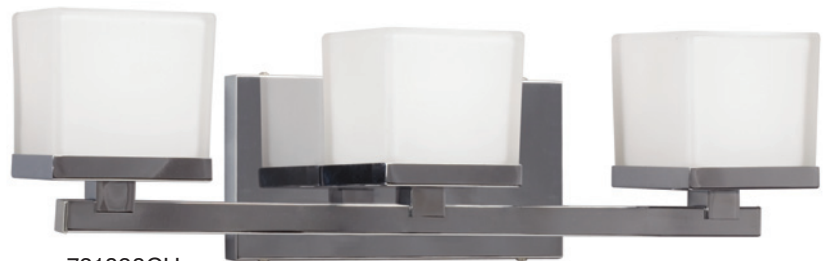

BATH & VANITY- DILLON

Polished Chrome (CH) with Satin White Blown Glass

721096CH

721097CH

721098CH

721099CH

Item No.	Dimensions	Details
721096CH	4-3/4"W x 5-7/8"H x 5-1/4"E	1 x 50W G9
721097CH	12"W x 5-7/8"H x 5-1/4"E	2 x 50W G9
721098CH	20"W x 5-7/8"H x 5-1/4"E	3 x 50W G9
721099CH	30"W x 5-7/8"H x 5-1/4"E	4 x 50W G9