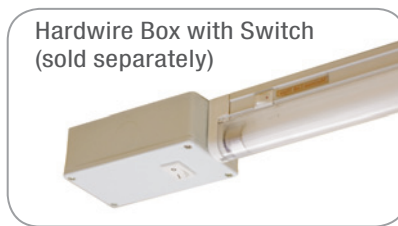

Available Accessories

Item No.	Description	Dimensions	Details	Finishes
4200WH-CON-B	Connector Box	4-3/8" L x 2-3/8" W x 1-1/2" H	-	White
4200WH-CORD-6	6-Foot Cord	72" L	-	
4200WH-CW	Connector Cord	6" or 12" or 24" L	-	
420106WH	-	9-3/8" L x 1" W x 1-3/4" H	1 x 6W T5 (Included)	
420121WH	On/Off Switch	34-1/2" L x 1" W x 1-3/4" H	1 x 21W T5 (Included)	
420128WH	On/Off Switch	46-1/4" L x 1" W x 1-3/4" H	1 x 28W T5 (Included)	
420135WH	On/Off Switch	58" L x 1" W x 1-3/4" H	1 x 35W T5 (Included)	

• All fixtures are compatible with LED equivalent lamps