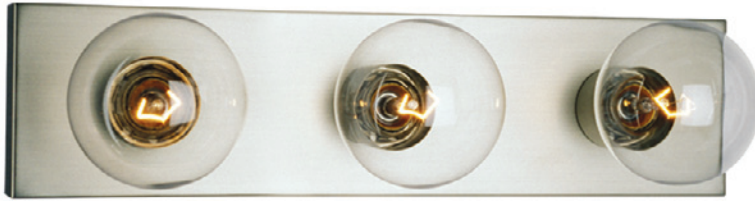

BATH & VANITY

Pewter (PT)

713318PTR