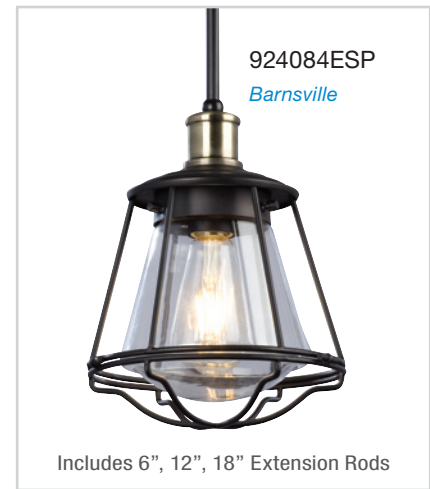

PENDANTS

Item No.	Shade	Dimensions	Details	Finishes
917870	Clear Glass	6"D x 10"H	1 x 60W Med. Base	BN (Brushed Nickel) BZ (Bronze)
917880		7"D x 7-7/8"H		
919051BN	-	6"D x 4-3/8"H	1 x 60W Cand. Base	Brushed Nickel
919052BN		16"D x 7-7/8"H	1 x 100W Med. Base	
924074ESP	Clear Glass	8"D x 8-1/4"H; 45-1/4"OAH	1 x 60W Med. Base	Espresso
924084ESP		8"D x 10-1/2"H; 48-1/2"OAH		

• All fixtures are compatible with LED equivalent lamps