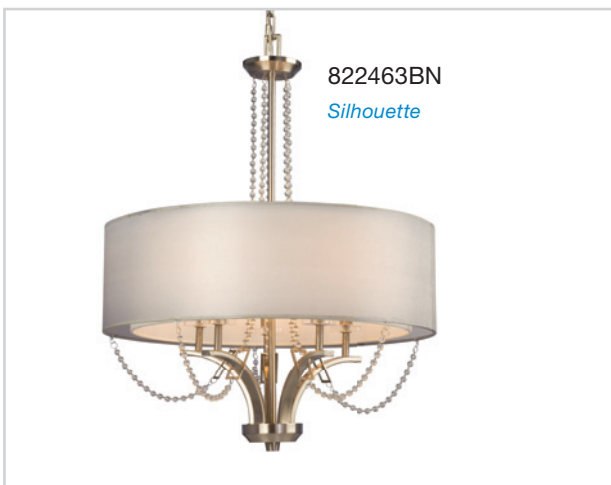

CHANDELIERS

Item No.	Description	Dimensions	Details	Finishes
819565PG	Round Iron Bands	20"D x 22-1/2"H	6 x 60W Cand. Base	Platinum Gold
819566PG		25"D x 27-3/8"H	8 x 60W Cand. Base	
822451CH	Crystal with Off-White Linen Shade	20"D x 25"H	3 x 60W Cand. Base	Polished Chrome
822455CH		29-5/8"D x 25-1/2"H	6 x 60W Cand. Base	
822463BN	Clear Crystal Beads/ Organza and Linen	22-1/4"D x 29-1/8"H	5 x 60W Cand. Base	Brushed Nickel
822465BN	Clear Crystal Beads	25"D x 25-7/8"H	5 x 60W Cand. Base