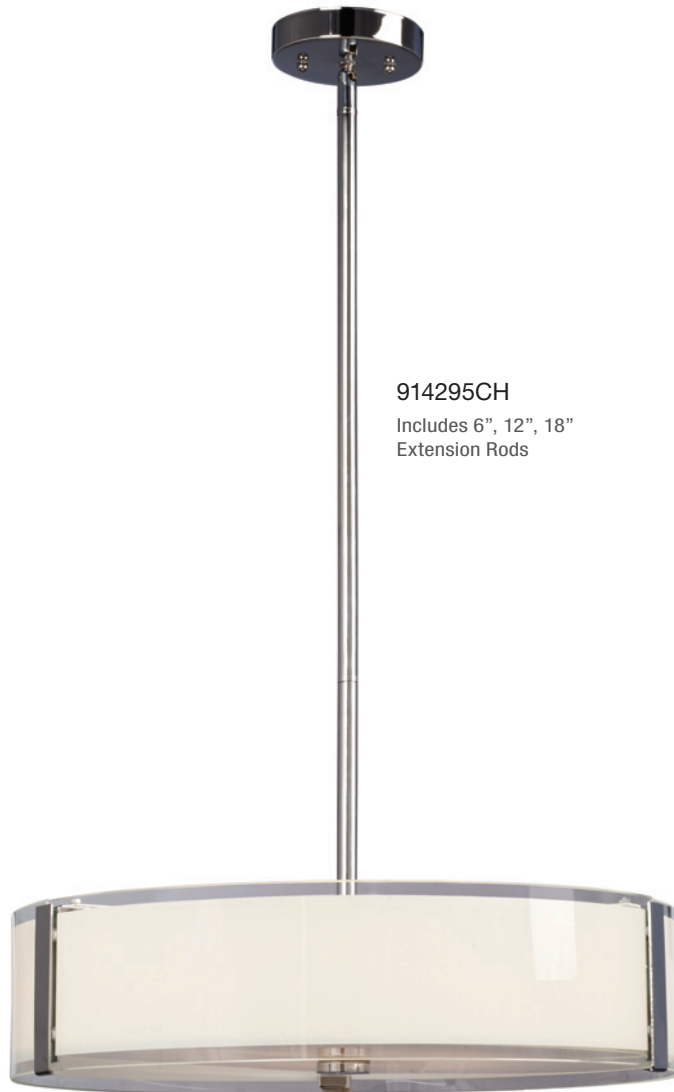

COLLECTIONS- NORA

Polished Chrome (CH) with White Opal/Clear Glass

914295CH
Includes 6", 12", 18"
Extension Rods