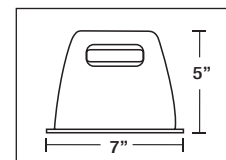

Item No.	Trim	Dim.	Finishes
600CH	Open Reflector	7"D x 5"H	Chrome
604CH	Cross Baffle	7"D x 5"H	Chrome
622WH	Regressed Lens Approved for Showers	7"D x 5"H	White