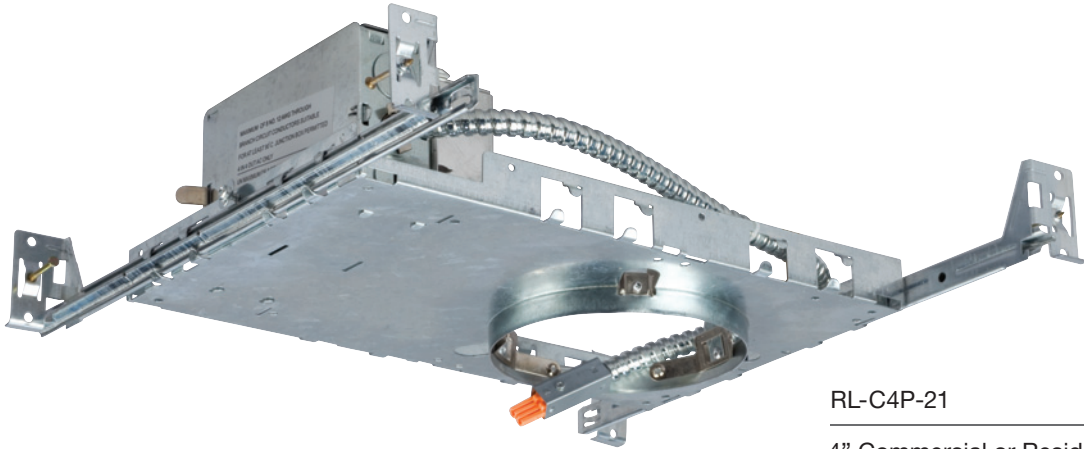

RECESSED

4" LED Downlight & Housing

RL-C4P-21