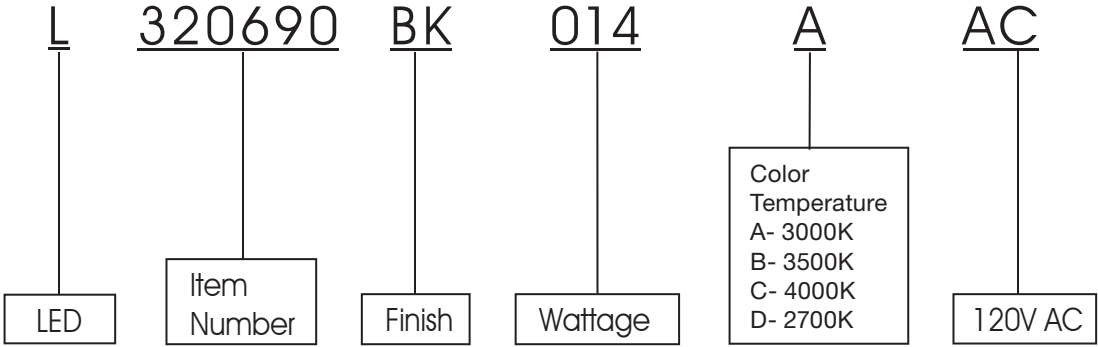

eg : **L320690BK014AAC**