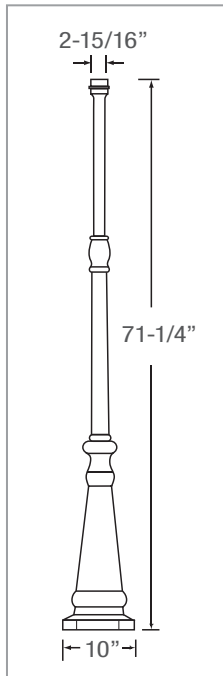

Item No.	Category	Dimensions	Finishes
301000	Column Adapter	5-7/8"L x 5-7/8"W x 3-1/2"H	BK (Black) WH (White)
301001BK	Post	10"D x 71-1/4"H	Black

• All fixtures are compatible with LED equivalent lamps