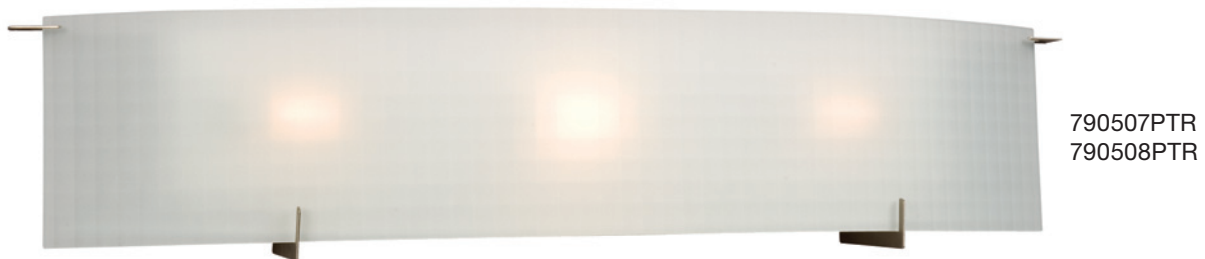

BATH & VANITY- OMNI

Pewter (PT) with Frosted Checkered Glass

Item No.	Dimensions	Details	Lamp Included	
790501PTR	15-3/4"W x 6-7/8"H x 4-3/8"E	1 x 100W T3 Halogen	-	-
L790501PT012A1		12W LED, TL:1140 lm/ DL:798 lm, 3000K	✓	✓
L790501PT012AAC*		12W 120V AC LED, TL:1200 lm, 3000K	✓	-
L790501PT016AAC*		16W 120V AC LED, TL:1600 lm, 3000K		
790502PT		1 x 100W Med. Base	-	-
790505PTR	24"W x 6-3/4"H x 4-3/8"E	2 x 100W T3 Halogen	-	-
L790505PT024A1		2 x 12W LED, TL:2 x 1140 lm/ DL:2 x 798 lm, 3000K	✓	✓
790506PTR		2 x 100W Med. Base	-	-
790507PTR	32-5/8"W x 6-3/4"H x 4-3/8"E	3 x 100W T3 Halogen	-	-
L790507PT036A1		3 x 12W LED, TL:3 x 1140 lm/ DL:3 x 798 lm, 3000K	✓	✓
790508PTR		3 x 100W Med. Base	-	-

*Dimmable (please check our website for dimmer list) / TL: Total Lumens, DL: Delivered Lumens

- For other color temperatures, photometric data, dimming and voltage options, please consult factory
- All fixtures are compatible with LED equivalent lamps