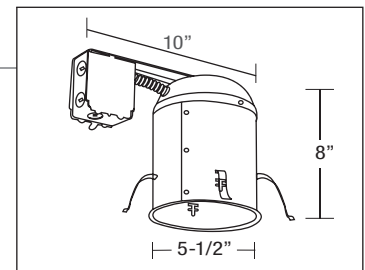

Features:

- Meets CSA/UL standards
- Thermally protected
- Adjustable socket bracket
- Accommodates ceiling up to 1" thick
- Suitable for damp location