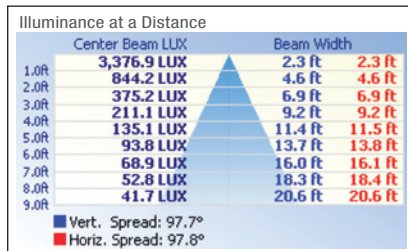

RECESSED

4" LED DOWNLIGHT

RL-RT200WH or RL-RT200BN LED retrofit trims are designed for use in 4" LED housings and are compatible with most 4" recessed standard incandescent housings.

LED Driver	Built-in/ 10W LED, 712 lumens (delivered)
	Dimmable down to 5% with standard incandescent or low voltage dimmers
	High efficiency driver with a power factor ≥ 0.90 and input power of 120V, 60Hz
Features	Long life LEDs, up to 50,000 hours at 70% lumen maintenance
	Includes medium base socket adaptor for retrofit applications
	Tested in accordance with IESNA LM79 & LM80
Electrical	Voltage: 120VAC/ Current: 350mA
	Operation Temperature: $-30^{\circ}\text{C} \sim 40^{\circ}\text{C}$ ($-22^{\circ}\text{F} \sim 140^{\circ}\text{F}$)
	Warranty: 5 year limited
Color Temp.	3000K
Listings	cULus classified/ ENERGY STAR certified
	Damp & wet location approved, Meets state of California Title 24 requirements

5" 6" LED DOWNLIGHT

RL-RT560WH or RL-RT560BN LED retrofit trims are designed for use in 5" and 6" LED housings and are compatible with most 5" and 6" recessed standard incandescent housings.