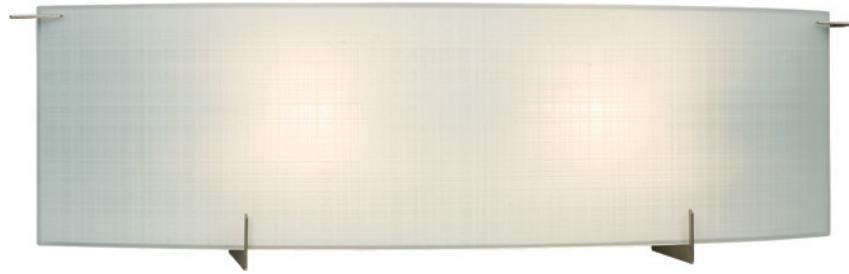

790515PTR
790516PTR