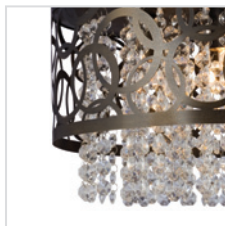

COLLECTIONS

Amelia 13