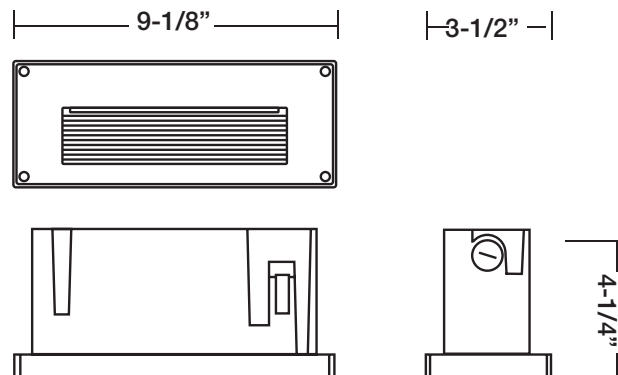

OUTDOOR

Black Recessed Step Light

Housings:

L223480BK-HSG

Finish Kit:

L223481BK0830 (8W/ 3000K)
L223481BK0840 (8W/ 4000K)
L223481BK1230 (12W/ 3000K)
L223481BK1240 (12W/ 4000K)

Cast-aluminum housing with corrosion-resistant paint in black finish. ADA compliant. Ribbed interior design adds additional diffusion to its energy efficient LED light source, and help guide the light towards your steps and walkways, preventing any glaring hotspots while illuminating your path.

Details:

- Material: Cast-Aluminum
- IP66 rated, suitable for interior or exterior
- Built-in enclosed driver
- 8Watt/ Total Lumens: 1107 lm (3000K, 4000K)
  Delivered Lumens: 188 lm (3000K), 198 lm (4000K)
- 12Watt/ Total Lumens: 1600 lm/ Delivered Lumens: 296 lm
- CSA or Equivalent

Photometrics available upon request