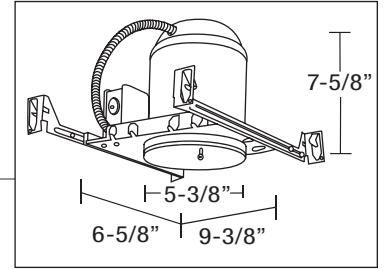

RECESSED

RS3000AT-LED - 5" AIRTIGHT IC HOUSING/ MED. BASE

RS3000AT-LED
Ceiling Opening: 5-3/8"
Mounting Plate:
9-3/8" L x 6-5/8" W
Height: 7-5/8"

Lamp:
15W Max. LED, Med. Base (Lamp not included)

Features:

- Meets CSA/UL standards
- Certified under ASTM-E283 for Airtight Construction
- Adjustable socket bracket
- Mounting bars extend from 14" to 24"
- Accommodates new ceiling up to 1-1/2" thick
- Suitable for damp location
- Approved for insulated or non insulated ceilings

INTERCHANGEABLE TRIMS - 6-1/2"D

Item No.	Trim	Wattage	Finishes
302PT	Open	15W LED Med. Base, PAR20	Pewter
308	Gimbal Ring	15W LED Med. Base, PAR20	WH- White
309	Step Baffle	15W LED Med. Base, PAR30/ BR30	WH- White
310	Reflector	15W LED Med. Base, PAR30/ BR30	BZ- Bronze CL- Chrome PT- Pewter
316WH	Shower Trim with Frosted Glass	15W LED Med. Base, A19	White

• All fixtures are compatible with LED equivalent lamps