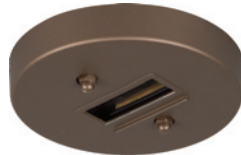

6-MONO POINT-BZ