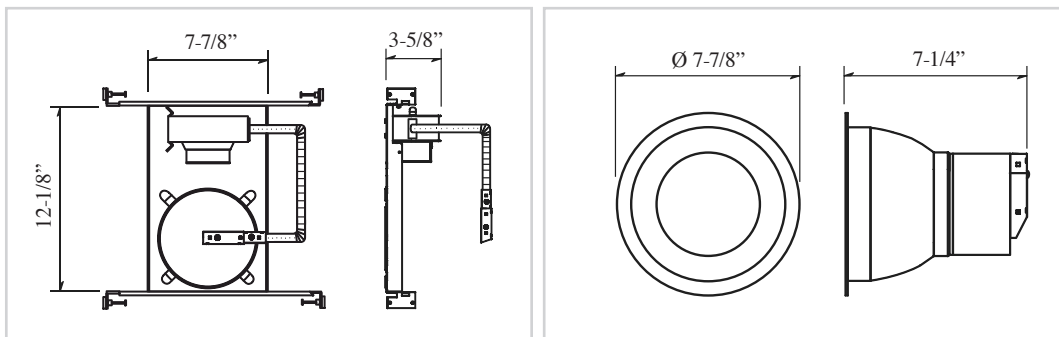

RECESSED

6" LED Downlight & Housing

6" Commercial or Residential
Plaster Frame with Hanger Bars
Designed for RL-C6CL-28 LED
Downlight

Length: 12-1/8"

Width: 7-7/8"

Height: 3-5/8"

RL-C6CL-28

6" Dimmable LED Downlight with Clear
Reflector and White Trim Ring,
Accommodates 120V~277V Inputs
Diameter: 7-7/8"
Height: 7-1/4"
Lamp: 28W LED, 3000K
Delivered Lumens: 2440 lm
Dimming: 0~10V, most Triac Dimmers
Finish: Chrome/ White

LED