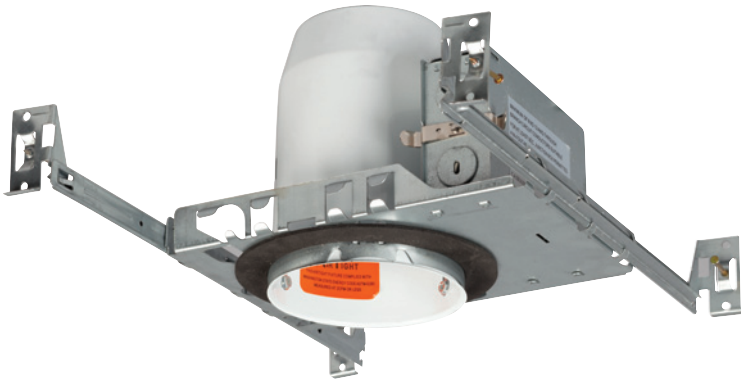

RECESSED

RS2000GAT-LED - 4" AIRTIGHT IC HOUSING/ GU10 BASE

RS2000GAT-LED

Ceiling Opening: 4"

Mounting Plate:

8-1/2" L x 5-1/2" W

Height: 5-1/2"

Lamp:

7W Max. LED, GU10 Base (Lamp not included)

Features:

- Meets CSA/UL standards
- Certified under ASTM-E283 for Airtight Construction
- Adjustable socket bracket
- Mounting bars extend from 14" to 24"
- Accommodates new ceiling up to 1-1/2" thick
- Suitable for damp location
- Approved for insulated or non insulated ceilings