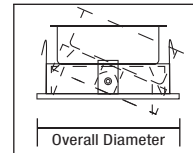

Item No.	Trim	Wattage	Finishes
201WH	Step Baffle	9W PAR20/ R20 Med. Base LED	White
202BZ	Reflector		Bronze
202CH			Chrome
202PTR			Pewter
202WH			White
204BK	Wall Wash		Black
207PT	Gimbal Ring		Pewter
207WH			White
216WH	Shower		White