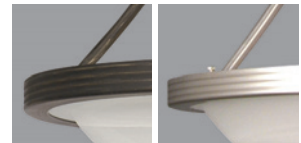

Available Finishes

Oil Rubbed Bronze (ORB)

Pewter (PT)

Item No.	Category	Dimensions	Details	Finishes
250480	Wall Sconce	13-3/8"W x 5-1/8"H x 6-1/2"E	1 x 100W Med. Base	ORB, PT
660480	Semi-Flush Mount	14-3/4"D x 9-3/4"H	3 x 100W Med. Base	
811480	Pendant	14-3/4"D x 18"H	3 x 100W Med. Base ,	
811481	Pendant	18-7/8"D x 20-1/2"H	3 x 100W Med. Base ,