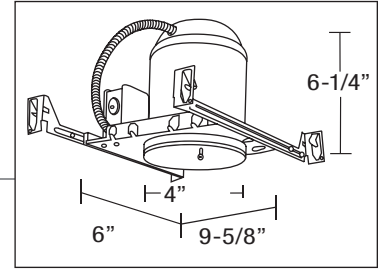

RECESSED

RS2000AT-LED - 4" AIRTIGHT IC HOUSING/ MED. BASE)

RS2000AT-LED

Ceiling Opening: 4"

Mounting Plate:

9-5/8" L x 6" W

Height: 6-1/4"

Lamp:

9W Max. LED, Med. Base (Lamp not included)

Features:

- Meets CSA/UL standards
- Certified under ASTM-E283 for Airtight Construction
- Adjustable socket bracket
- Mounting bars extend from 14" to 24"
- Accommodates new ceiling up to 1-1/2" thick
- Suitable for damp location
- Approved for insulated or non insulated ceilings

INTERCHANGEABLE TRIMS - 5"D

Item No.	Trim	Wattage	Finishes
201WH	Step Baffle	9W PAR20/ R20 Med. Base LED	White
202BZ	Reflector		Bronze
202CH			Chrome
202PTR			Pewter
202WH			White
204BK	Wall Wash		Black
207PT	Gimbal Ring		Pewter
207WH			White
216WH	Shower		White