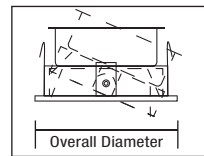

INTERCHANGEABLE TRIMS - 6-1/2"D

302PT