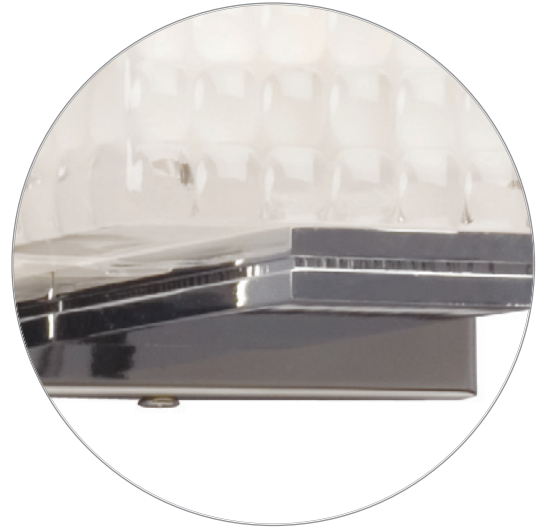

BATH & VANITY- MASON

Polished Chrome (CH) with Frosted Square Bubble Glass, 50W G9 Bulbs

721427CH

Item No.	Dimensions	Details
721426CH	4-1/2"W x 4-1/2"H x 4-1/4"E	1 x 50W G9
721427CH	12-1/2"W x 4-1/2"H x 4-1/4"E	2 x 50W G9
721428CH	20-3/8"W x 4-1/2"H x 4-1/4"E	3 x 50W G9
721429CH	28-1/4"W x 4-1/2"H x 4-1/4"E	4 x 50W G9