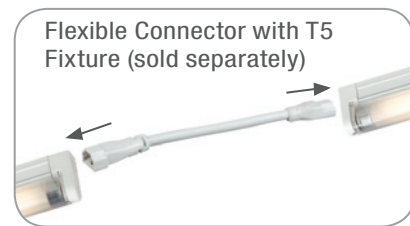

Available Accessories

Item No.	Description	Dimensions	Details	Finishes
4200WH-CON-B	Connector Box	4-3/8" L x 2-3/8" W x 1-1/2" H	-	White
4200WH-CORD-6	6-Foot Cord	72" L	-	
4200WH-CW	Connector Cord	6" or 12" or 24" L	-	
420106WH	-	9-3/8" L x 1" W x 1-3/4" H	1 x 6W T5 (Included)	
420121WH	On/Off Switch	34-1/2" L x 1" W x 1-3/4" H	1 x 21W T5 (Included)	
420128WH	On/Off Switch	46-1/4" L x 1" W x 1-3/4" H	1 x 28W T5 (Included)	
420135WH	On/Off Switch	58" L x 1" W x 1-3/4" H	1 x 35W T5 (Included)	

• All fixtures are compatible with LED equivalent lamps