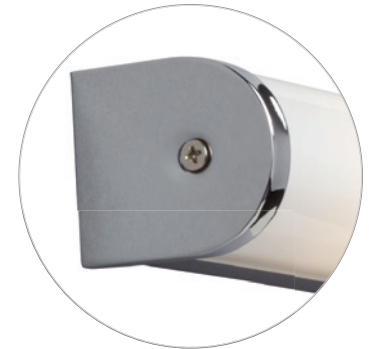

Item No.	Dimensions	Details
L722842CH*	24-5/8"W x 4-1/2"H x 2"E	26.5W AC LED, TL:2400 lm
L722843CH*	36-3/4"W x 4-1/2"H x 2"E	29W AC LED, TL:3600 lm

*Dimmable (please check our website for dimmer list) / TL: Total Lumens, DL: Delivered Lumens

NOLAN- 120V AC LED, Polished Chrome (CH) with White Acrylic, 3000K, Dimmable