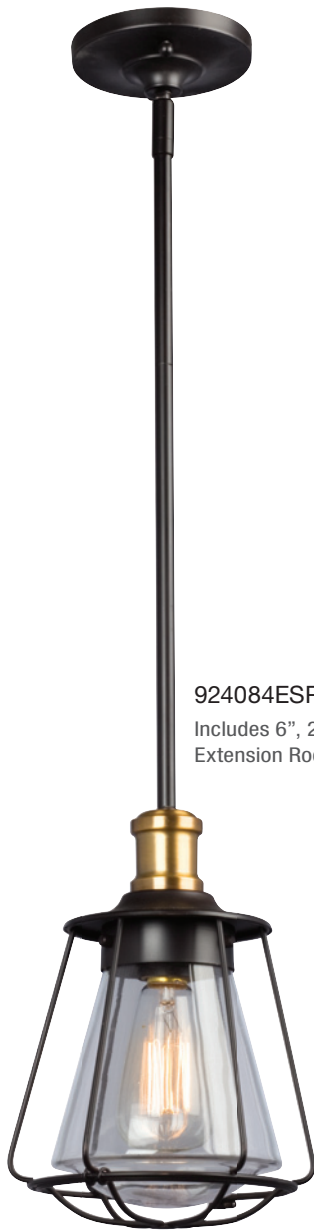

COLLECTIONS- BARNSVILLE

Espresso (ESP) with Clear Glass

924084ESP
Includes 6", 2 x 12", 18"
Extension Rods