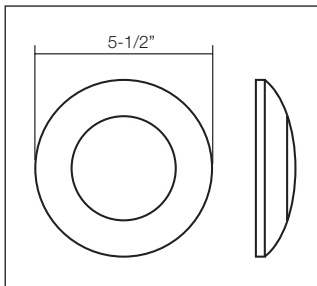

RECESSED

4" AC LED DISK LIGHT

5"/6" AC LED DISK LIGHT

Can be mounted on 4" junction box or most recessed housings.

RL-C561WH

Specifications:

Item No.	Input Voltage	LED Power	CRI	Lumens (lm)	Beam Angle	Color Temp (K)
RL-C200WH	120V AC	10W	90+	690	110°	3000
	Dimmable 120V AC 4" LED Downlight for Most 4" Recessed Housings or Direct Install into 4" Standard Junction Boxes. Mounting Hardware and Medium Base Socket Adaptor Included. Suitable for Damp Location & Shower Lighting. ENERGY STAR certified.					
RL-C561WH	120V AC	16W	90	950	110°	3000
	Dimmable 120V AC LED Downlight for Most 5" or 6" Recessed Housings or Direct Install into 4" Standard Junction Boxes. Mounting Hardware and Medium Base Socket Adaptor Included. Suitable for Damp Location & Shower Lighting.					

Compatible Dimmers:

RL-C200WH

LEVITON: 6161/ 6672/ 6615-P/ IPI06/ VPI06

LUTRON: CT-600P/ CTCL-153PD/ DV-603PS-600P/ S-600P/ SCL-153PR -WH/ SELVB-300P/ SELV-300P

RL-C561WH

LEVITON: 6672/ 6674

LUTRON: CTCL-153P/ DSL06/ DVCL-153P/ MAC2-153M/ PD-6WCL/ TGCL-153P