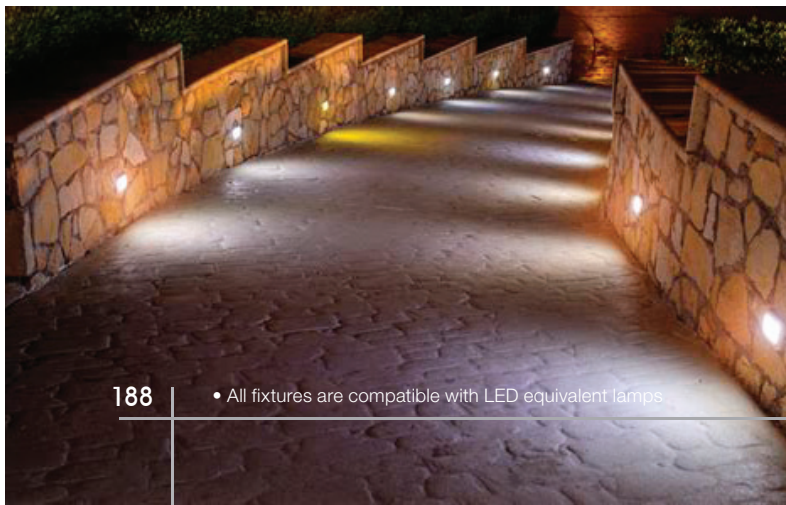

OUTDOOR

Black Recessed Step Light

Housings:

L223480BK-HSG

Finish Kit:

L223481BK0830 (8W/ 3000K)
L223481BK0840 (8W/ 4000K)
L223481BK1230 (12W/ 3000K)
L223481BK1240 (12W/ 4000K)

Cast-aluminum housing with corrosion-resistant paint in black finish. ADA compliant. Ribbed interior design adds additional diffusion to its energy efficient LED light source, and help guide the light towards your steps and walkways, preventing any glaring hotspots while illuminating your path.

Details:

- Material: Cast-Aluminum
- IP66 rated, suitable for interior or exterior
- Built-in enclosed driver
- 8Watt/ Total Lumens: 1107 lm (3000K, 4000K)
  Delivered Lumens: 188 lm (3000K), 198 lm (4000K)
- 12Watt/ Total Lumens: 1600 lm/ Delivered Lumens: 296 lm
- CSA or Equivalent

Photometrics available upon request