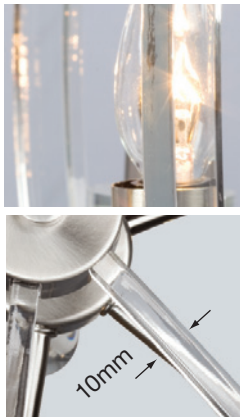

PENDANTS- CONTEMPRA

Brushed Nickel (BN) with Thick Panes of Clear Acrylic, 60W Candelabra Base

Item No.	Dimensions	Details
922751BN	17"D x 32-1/4"H	3 x 60W Cand. Base
922752BN	19-7/8"D x 40"H	6 x 60W Cand. Base
922755BN	22"D x 26-1/8"H	6 x 60W Cand. Base
922756BN	27-7/8"D x 33-1/8"H	6 x 60W Cand. Base