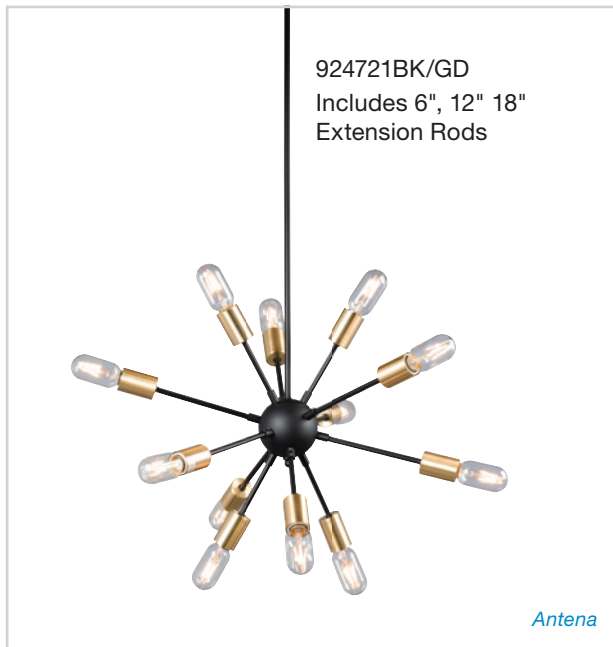

CHANDELIERS

Item No.	Dimensions	Details	Finishes
922755BN	22"D x 26-1/8"H	6 x 60W Cand. Base	Brushed Nickel
922756BN	27-7/8"D x 33-1/8"H	6 x 60W Cand. Base	
924721BK/GD	29"D x 22-3/8"H; 48-3/8"OAH	12 x 60W Med. Base	Black/ Gold
924725BK/GD	38-1/8"D x 28-7/8"H x 52-1/8"OAH	18 x 60W Med. Base	

• All fixtures are compatible with LED equivalent lamps