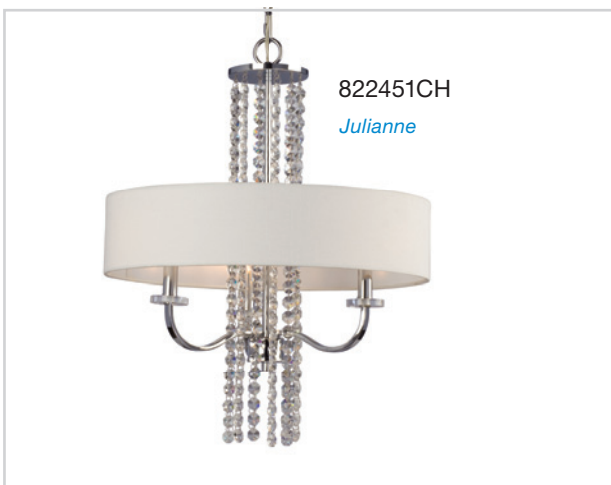

CHANDELIERS

Item No.	Description	Dimensions	Details	Finishes
819565PG	Round Iron Bands	20"D x 22-1/2"H	6 x 60W Cand. Base	Platinum Gold
819566PG		25"D x 27-3/8"H	8 x 60W Cand. Base	
822451CH	Crystal with Off-White Linen Shade	20"D x 25"H	3 x 60W Cand. Base	Polished Chrome
822455CH		29-5/8"D x 25-1/2"H	6 x 60W Cand. Base	
822463BN	Clear Crystal Beads/ Organza and Linen	22-1/4"D x 29-1/8"H	5 x 60W Cand. Base	Brushed Nickel
822465BN	Clear Crystal Beads	25"D x 25-7/8"H	5 x 60W Cand. Base