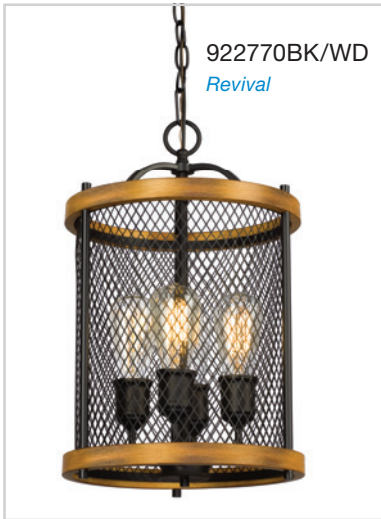

PENDANTS

Item No.	Dimensions	Details	Finishes
922770BK/WD	12"D x 19"H	4 x 60W Med. Base	Black/ Faux Wood
922771BK/WD	22"D x 21"H	6 x 60W Med. Base	
922781BK/WD	15"D x 21-3/4"H	3 x 60W Med. Base	Black/ Faux Wood

• All fixtures are compatible with LED equivalent lamps

ARITZA Polished Chrome (CH) with Clear Crystal Bubble Glass and Linear Detail, 3000K, Dimmable

Item No.	Dimensions	Details
L914703CH*	19-5/8"L x 4-3/4"W x 12-1/2"H; 120"OAH	3 x 5W LED, TL:3 x 500lm/ DL:3 x 350 lm
L914705CH*	11-3/4"D x 12-1/2"H; 120"OAH	5 x 5W LED, TL:5 x 500lm/ DL:5 x 350 lm
L914706CH*	13-3/4"D x 12-1/2"H; 120"OAH	9 x 5W LED, TL:9 x 500lm/ DL:9 x 350 lm

*Dimmable (please check our website for dimmer list) / TL: Total Lumens, DL: Delivered Lumens