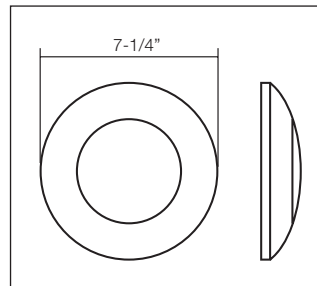

Specifications:

Item No.	Input Voltage	LED Power	CRI	Lumens (lm)	Beam Angle	Color Temp (K)
RL-C200WH	120V AC	10W	90+	690	110°	3000
	Dimmable 120V AC 4" LED Downlight for Most 4" Recessed Housings or Direct Install into 4" Standard Junction Boxes. Mounting Hardware and Medium Base Socket Adaptor Included. Suitable for Damp Location & Shower Lighting. ENERGY STAR certified.					
RL-C561WH	120V AC	16W	90	950	110°	3000
	Dimmable 120V AC LED Downlight for Most 5" or 6" Recessed Housings or Direct Install into 4" Standard Junction Boxes. Mounting Hardware and Medium Base Socket Adaptor Included. Suitable for Damp Location & Shower Lighting.					

Compatible Dimmers:

RL-C200WH

LEVITON: 6161/ 6672/ 6615-P/ IPI06/ VPI06

LUTRON: CT-600P/ CTCL-153PD/ DV-603PS-600P/ S-600P/ SCL-153PR -WH/ SELVB-300P/ SELV-300P

RL-C561WH

LEVITON: 6672/ 6674

LUTRON: CTCL-153P/ DSL06/ DVCL-153P/ MAC2-153M/ PD-6WCL/ TGCL-153P