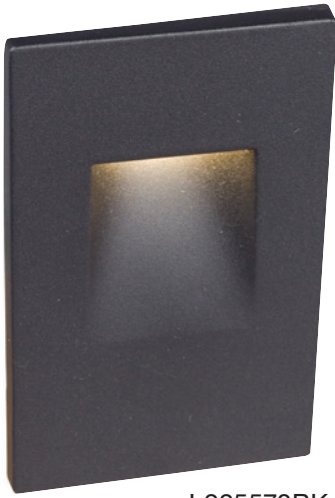

OUTDOOR

Dimmable LED Outdoor Aluminum Recessed Step Light - Mounts to Standard Switch Box

L225570BK