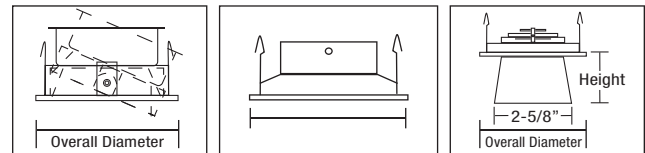

INTERCHANGEABLE TRIMS

Item No.	Trim	Wattage	Dim.	Finishes
401WH	Step Baffle	7W MR16 GU10 Base LED	5" D	White
402BLK	Reflector			Black
402CH				Chrome
407WH	Gimble Ring			White
416WH	Shower		White	
432BN/AM	Decorative		5" D x 1-3/4" H	Brushed Nickel
433AC	Gimbal Ring	5" D	Antique Copper	
433BZ			Bronze	
437BZ	Regressed Gimbal Ring		Bronze