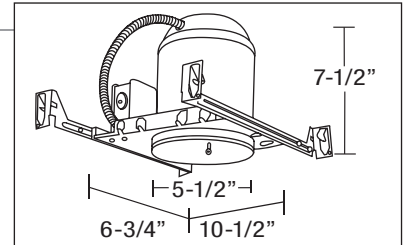

RECESSED

5" HOUSINGS PAR20/30, BR30 or LED Equivalent

5" LINE VOLTAGE NON IC HOUSING

RS3000B

Ceiling Opening: 5-1/2"
Mounting Plate:
10-1/2" L X 6-3/4" W
Height: 7-1/2"
Lamp: 75W Max. Med. Base
PAR30 / 65W BR30

Features:

- Meets CSA/UL standards
- Thermally protected
- Adjustable socket bracket
- Mounting bars extend from 14" to 24"
- Accommodates new ceiling up to 1-1/2" thick
- Suitable for damp location

5" LINE VOLTAGE NON IC RETROFIT HOUSING

RS3000R

Ceiling Opening: 5-1/2"
Height: 8"
Lamp: 75W Max. Med. Base
PAR30 / 65W BR30

Features:

- Meets CSA/UL standards
- Thermally protected
- Adjustable socket bracket
- Accommodates ceiling up to 1" thick
- Suitable for damp location

5" LINE VOLTAGE AIRTIGHT IC RETROFIT HOUSING

RS3000R-AT

Ceiling Opening: 5-1/2"
Height: 8"
Lamp:
50W Max. Med. Base PAR30

Features:

- Meets CSA/UL standards
- Thermally protected
- Adjustable socket bracket
- Meets Washington State energy code standards
- Accommodates ceiling up to 1" thick
- Suitable for damp location
- Approved for insulated ceilings