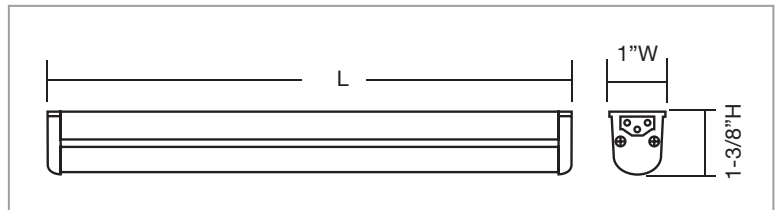

UNDERCABINET

White LED Mini Strip Light, with On/Off Switch