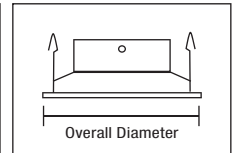

Item No.	Trim	Wattage	Finishes
201WH	Step Baffle	9W PAR20/ R20 Med. Base LED	White
202BZ	Reflector		Bronze
202CH			Chrome
202PTR			Pewter
202WH	Wall Wash		White
204BK			Black
207PT			Pewter
207WH	Gimbal Ring		White
216WH	Shower		White

• All fixtures are compatible with LED equivalent lamps