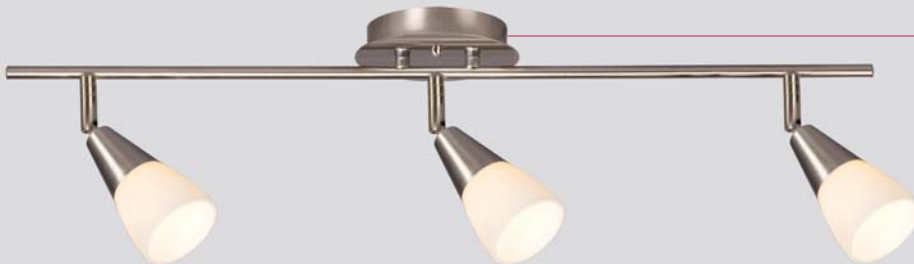

L753193BN
Three-light Track
• 32-1/4"L x 6-1/4"W x 8-7/8"H
• 3 x 3.5W LED