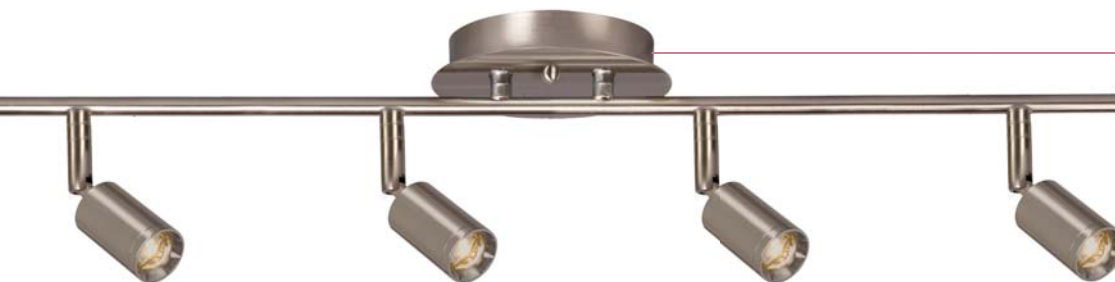

L753154BN
Four-light Track
• 29-1/8"L x 6-1/4"W x 6-1/4"H
• 4 x 3.5W LED