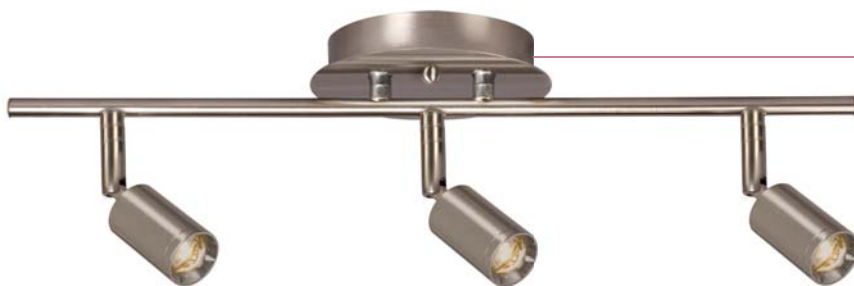

L753153BN
Three-light Track
• 21-1/4"L x 6-1/4"W x 6-1/4"H
• 3 x 3.5W LED