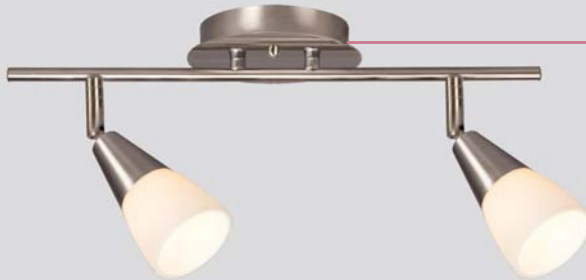

# Newburn

**L753197BN**  
Single Monopoint  
• 5-1/8"D x 8-1/8"H  
• 1 x 3.5W LED

**L753198BN**  
Two-light Ceiling Pan  
• 8-1/4"D x 7-7/8"H  
• 2 x 3.5W LED

**L753199BN**  
Three-light Ceiling Pan  
• 9"D x 7-7/8"H  
• 3 x 3.5W LED