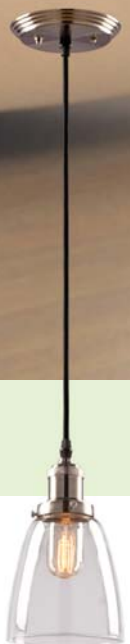

# Vintage

Pendant  
Available in Brushed Nickel (BN), Bronze (BZ)

917791BN

917791BZ/MR

17-3/4"D x 7-1/2"H 3 x 60W Med. Base (lamps not included)/ 6' cable

- 917791BN
- 917791BN/MR
- 917791BZ
- 917791BZ/MR

- Brushed Nickel
- Brushed Nickel with Mirrored Shade
- Bronze
- Bronze with Mirrored Shade

# Vintage

917890BN

917880BN

917890BZ

917880BZ

Mini-Pendant with Clear Glass  
Available in Brushed Nickel (BN), Bronze (BZ)

- 917880** • 6-3/4"D x 7-1/4"H • 1 x 60W Med. Base (lamp not included)/ 6' cable
- 917890** • 7-7/8"D x 11-1/4"H • 1 x 60W Med. Base (lamp not included)/ 6' cable

# Vintage

Mini-Pendant with Clear Glass  
Available in Brushed Nickel (BN), Bronze (BZ)

917970BN

917980BZ

917970BZ

917980BN

- 917970** • 10-3/4"D x 10"H • 1 x 60W Med. Base (lamp not included)/ 6' cable
- 917980** • 10-3/4"D x 7-5/8"H • 1 x 60W Med. Base (lamp not included)/ 6' cable

# Vintage

917870BZ

917990BZ

917870BN

917990BN

Mini-Pendant with Clear Glass  
Available in Brushed Nickel (BN), Bronze (BZ)

- 917870** • 5-1/2"D x 9-3/4"H • 1 x 60W Med. Base (lamp not included)/ 6' cable
- 917990** • 6-3/4"D x 13-3/8"H • 1 x 60W Med. Base (lamp not included)/ 6' cable