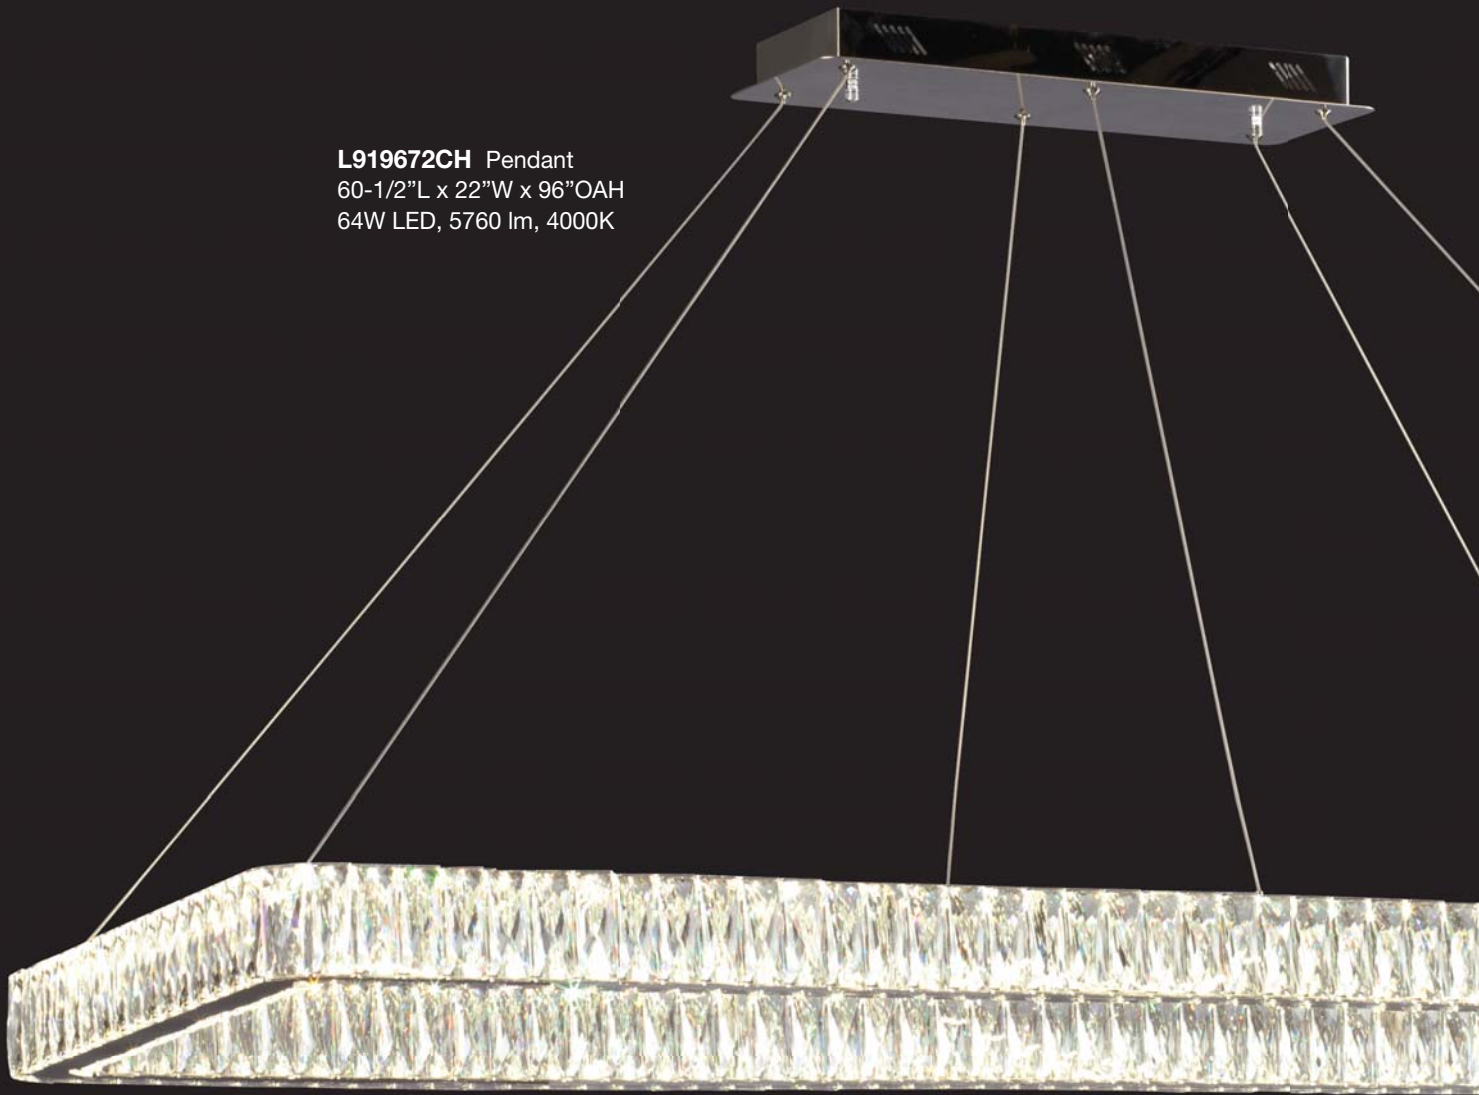

ESTELLA LED Pendant, Polished Chrome finish with
K9 Crystals, dimmable*, 4000K

L919672CH Pendant
60-1/2"L x 22"W x 96"OAH
64W LED, 5760 lm, 4000K