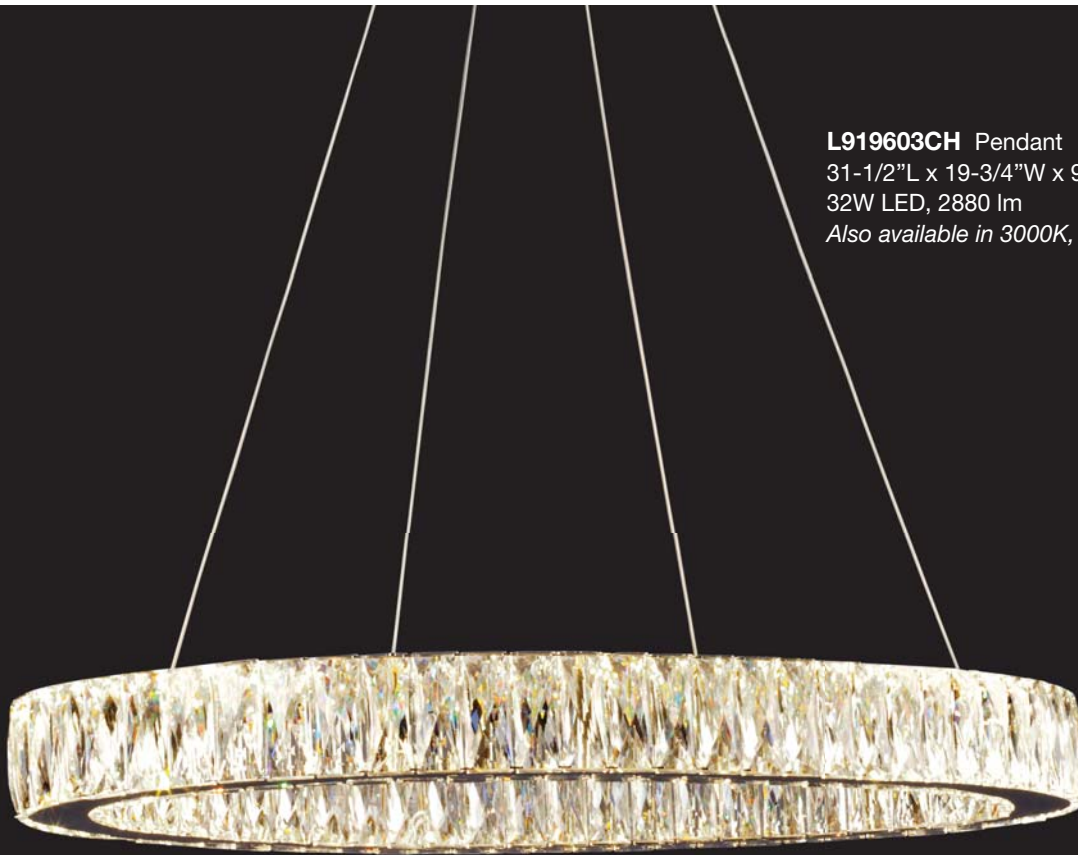

819566PG Chandelier
25"D x 27-3/8"H
Included 6 ft chain
8 x 60W Cand. Base

ESTELLA LED Chandelier, Polished Chrome finish with
K9 Crystals, dimmable*, 4000K

L919607CH Chandelier
23-5/8"D x 144"OAH
96W LED, 8640 lm
Polished Chrome

* Dimmable with most Triac Dimmers

ESTELLA LED Pendant, Polished Chrome finish with
K9 Crystals, dimmable*, 4000K

L919603CH Pendant
31-1/2"L x 19-3/4"W x 96"OAH
32W LED, 2880 lm
Also available in 3000K, as shown