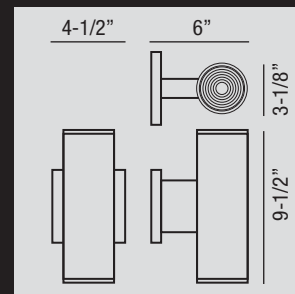

L320882BZ
4-1/2"W x 9-1/2"H x 6"E 2 x 9W LED, 2 x 657 lm