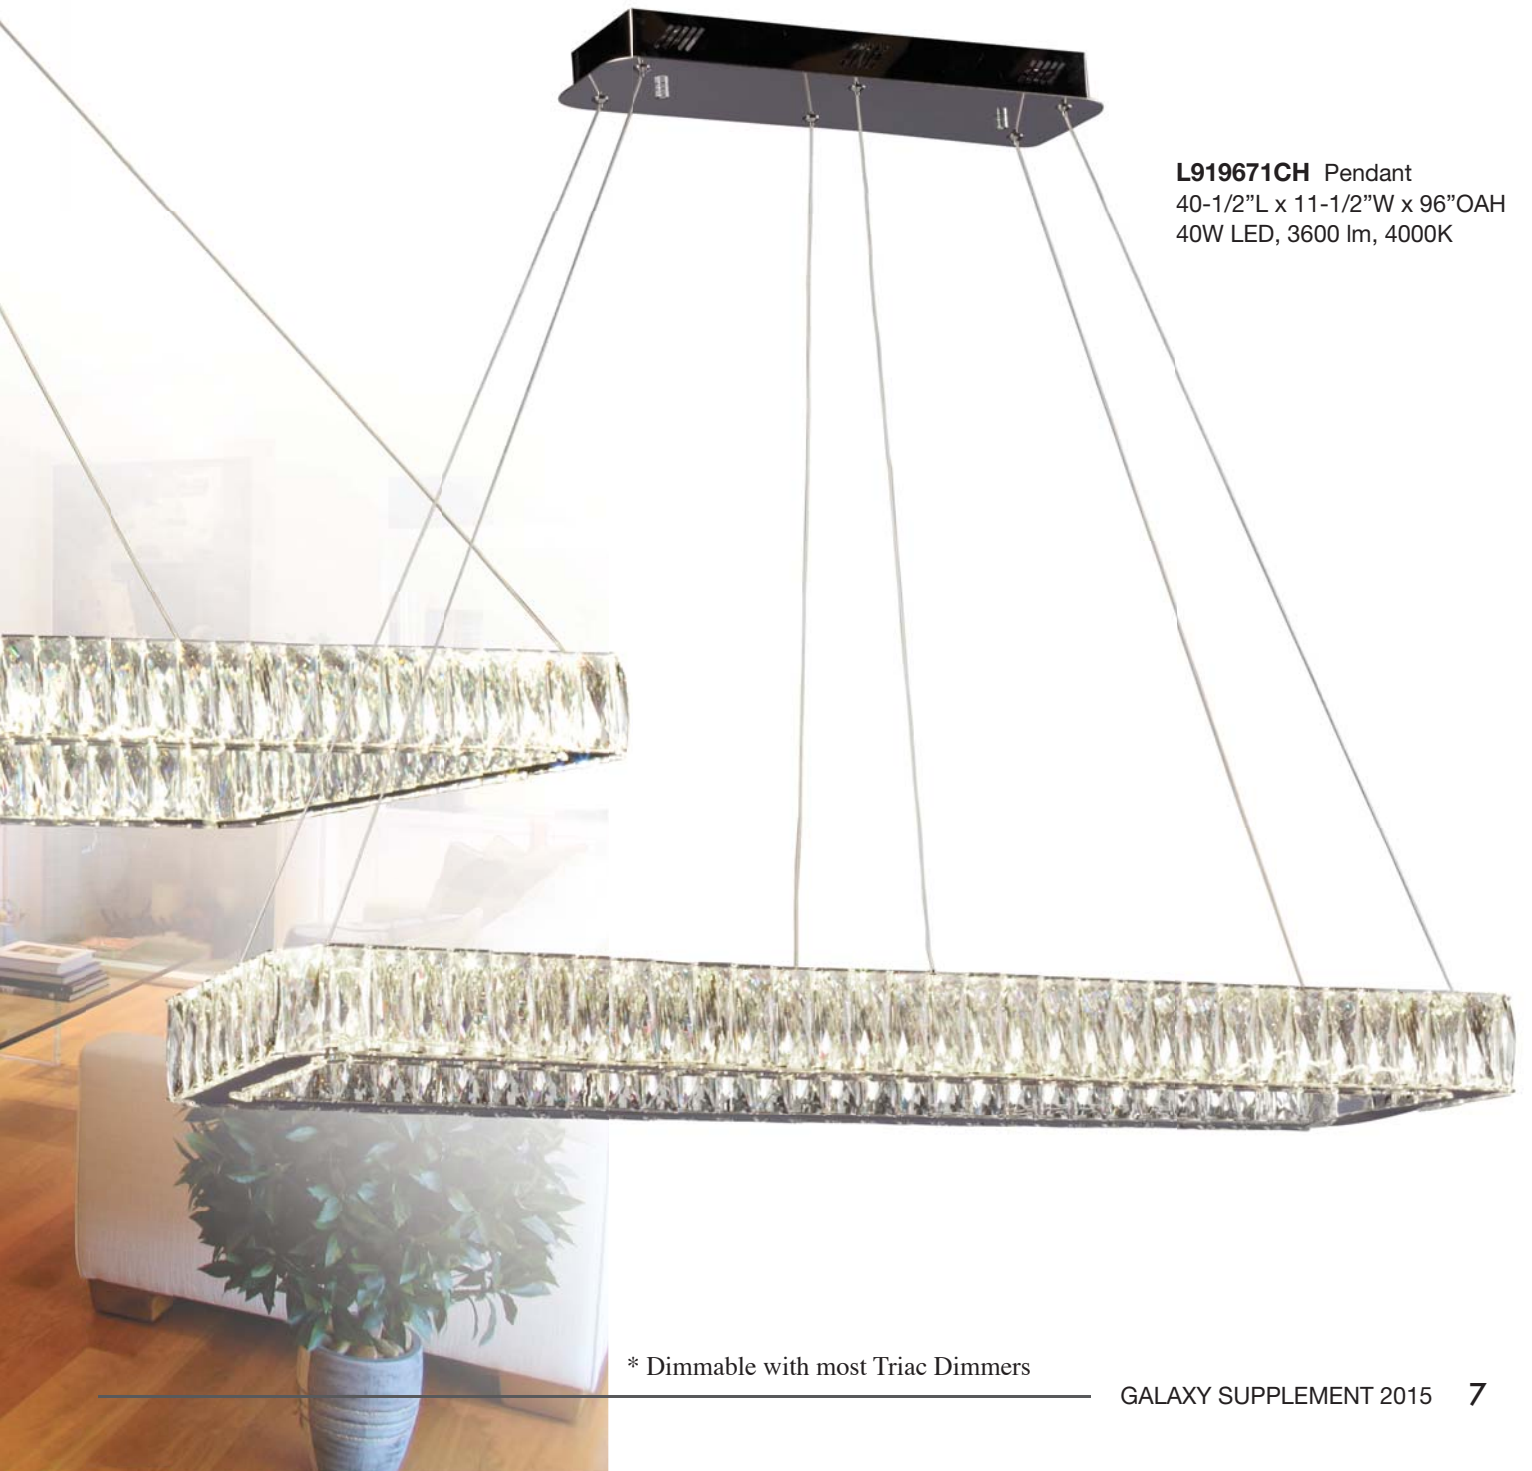

ESTELLA LED Pendant, Polished Chrome finish with
K9 Crystals, dimmable*, 4000K

L919671CH Pendant
40-1/2"L x 11-1/2"W x 96"OAH
40W LED, 3600 lm, 4000K

* Dimmable with most Triac Dimmers