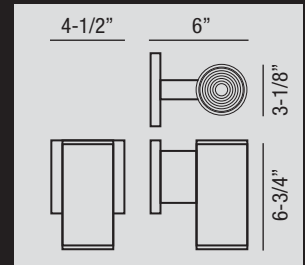

L320892BZ
4-1/2"W x 6-3/4"H x 6"E 9W LED, 639 lm