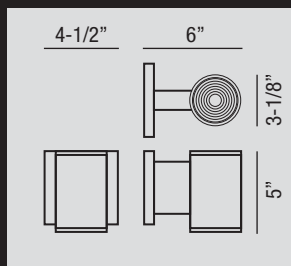

LED Cast Aluminum Outdoor Wall Fixture, non-dimmable, 3000K
Available in Black (BK) or Bronze (BZ) finishes