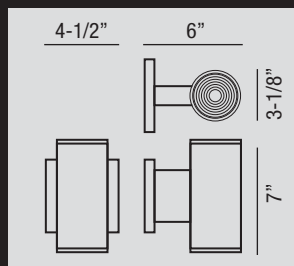

L320882BZ
4-1/2"W x 9-1/2"H x 6"E 2 x 9W LED, 2 x 657 lm