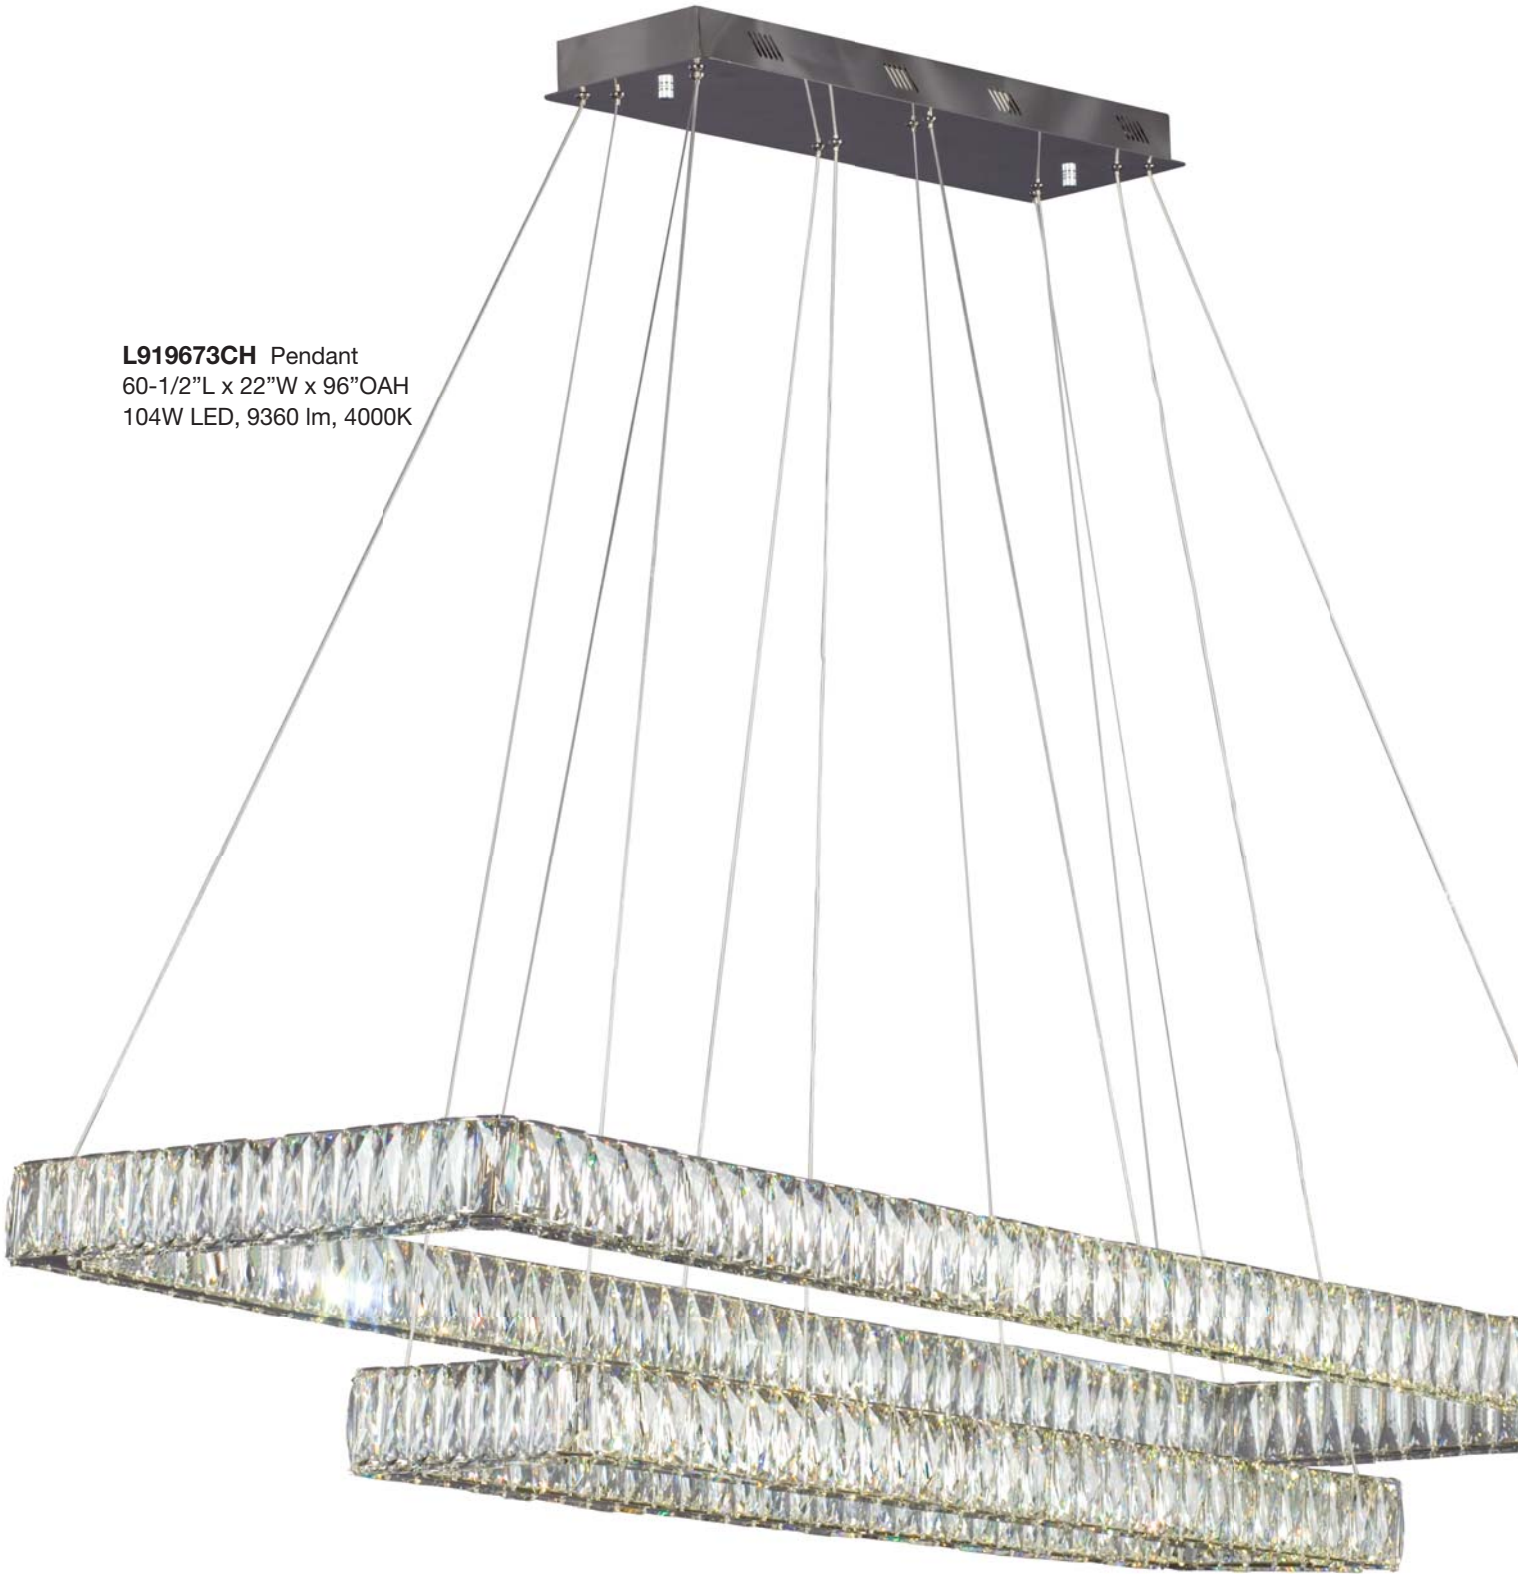

ESTELLA LED Pendant, Polished Chrome finish with K9 Crystals, dimmable*, 4000K

L919673CH Pendant
60-1/2"L x 22"W x 96"OAH
104W LED, 9360 lm, 4000K

* Dimmable with most Triac Dimmers