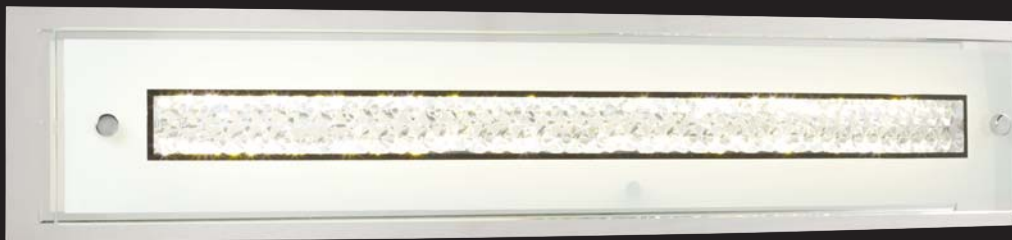

L719543CH

22-7/8"W x 4-3/8"H x 3-1/8"E
22W LED, 1320 lm, 3000K